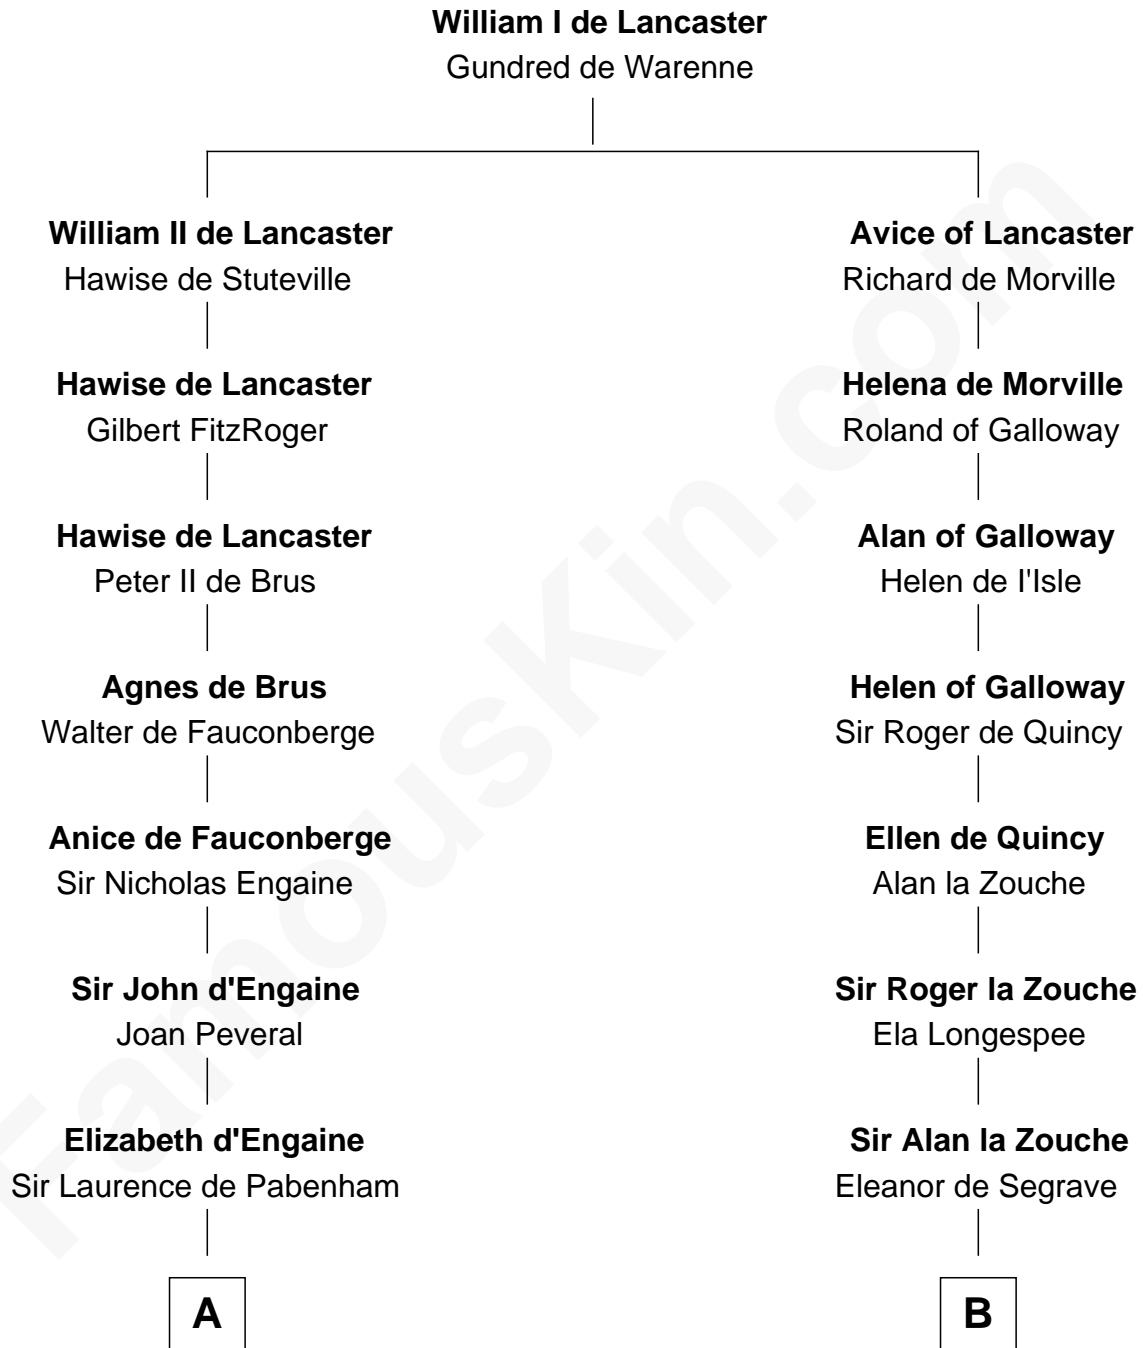

FamousKin.com

Relationship Chart of

Robert Treat Paine

Signer of the Declaration of Independence

18th cousin 2 times removed of

Rev. John Whittingham

(c1616 - 1639) Great Migration Immigrant 1637

C

Abigail Sherman
Rev. Samuel Willard

Abigail Willard
Rev. Samuel Treat

Eunice Treat
Thomas Paine

Robert Treat Paine
Signer of Declaration of Independence

D

Elizabeth Bulkeley
Richard Whittingham

Rev. John Whittingham
Great Migration Immigrant 1637