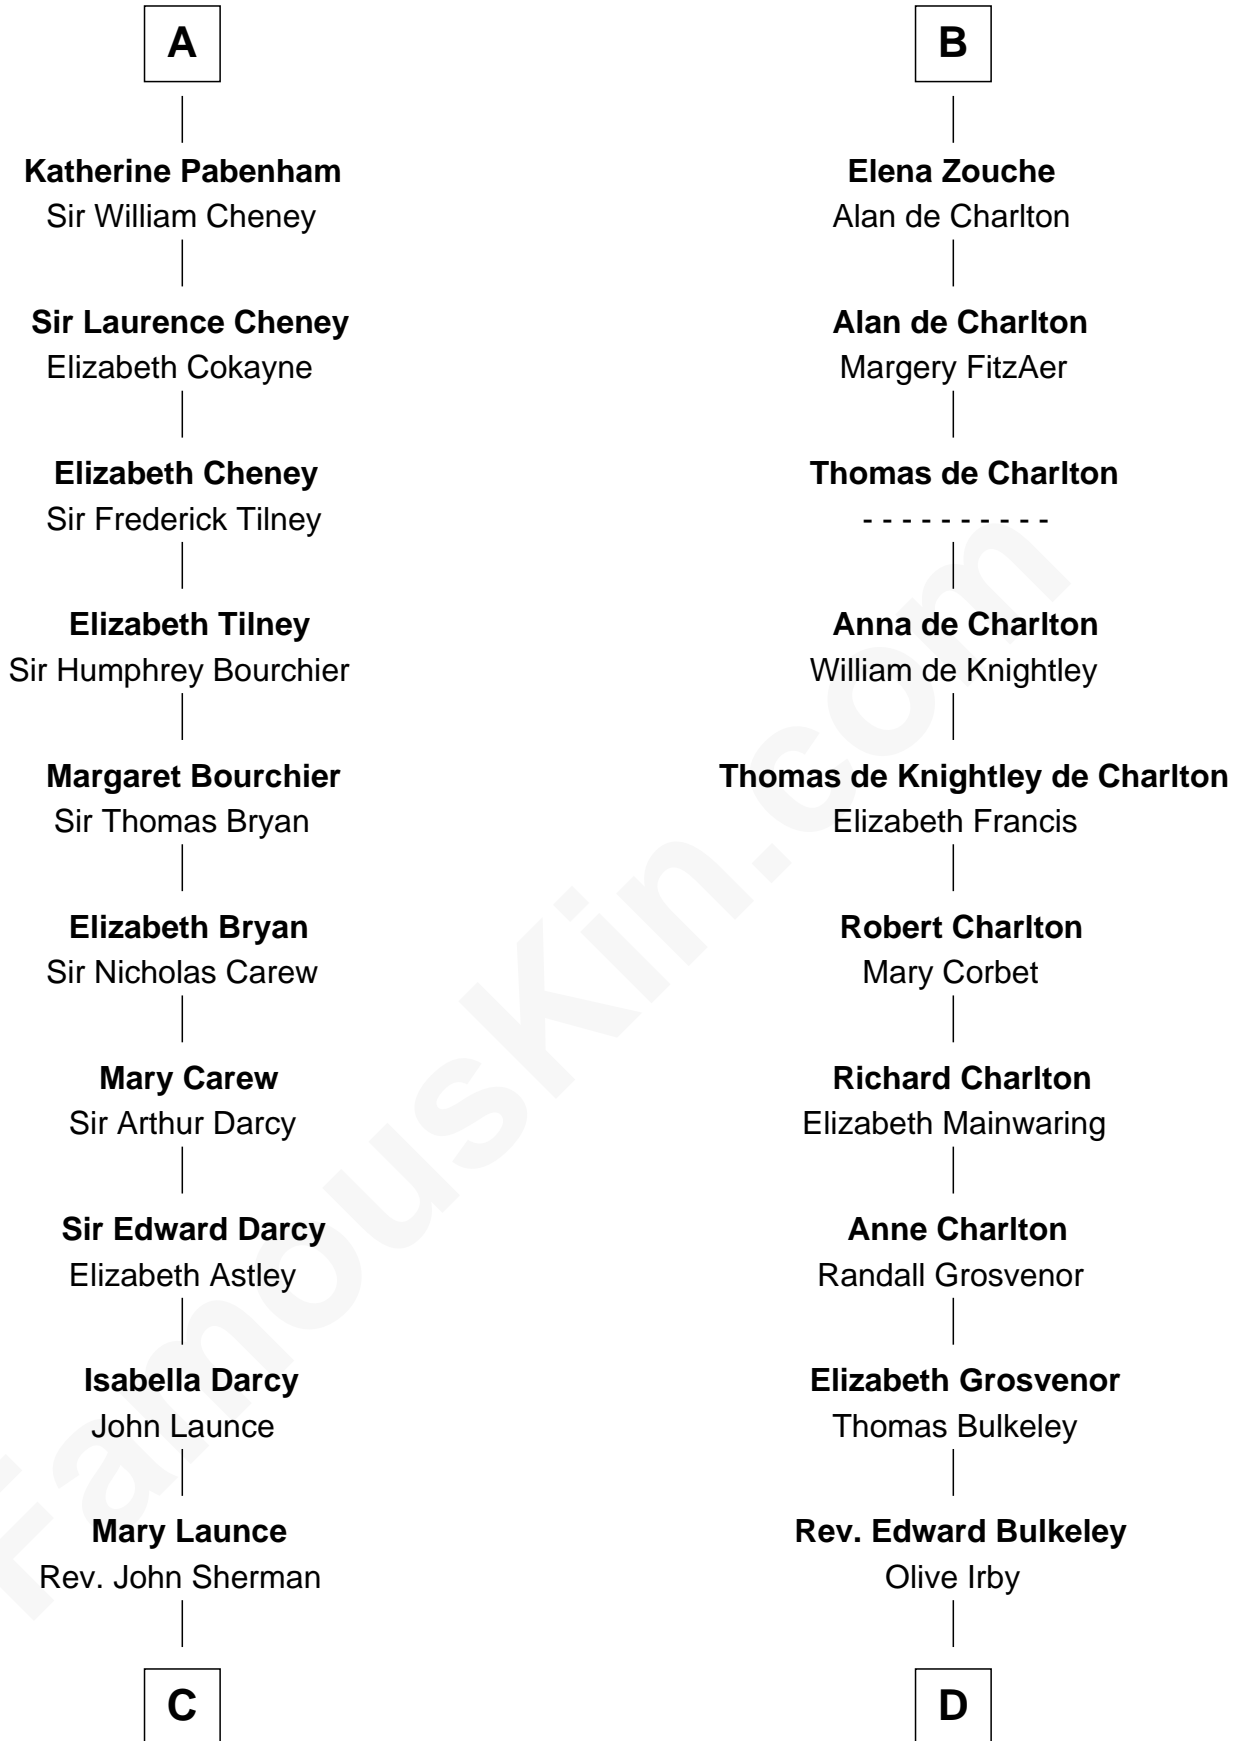

FamousKin.com

Relationship Chart of

Robert Treat Paine

Signer of the Declaration of Independence

18th cousin 2 times removed of

Rev. John Whittingham

(c1616 - 1639) Great Migration Immigrant 1637

C

Abigail Sherman
Rev. Samuel Willard

Abigail Willard
Rev. Samuel Treat

Eunice Treat
Thomas Paine

Robert Treat Paine
Signer of Declaration of Independence

D

Elizabeth Bulkeley
Richard Whittingham

Rev. John Whittingham
Great Migration Immigrant 1637