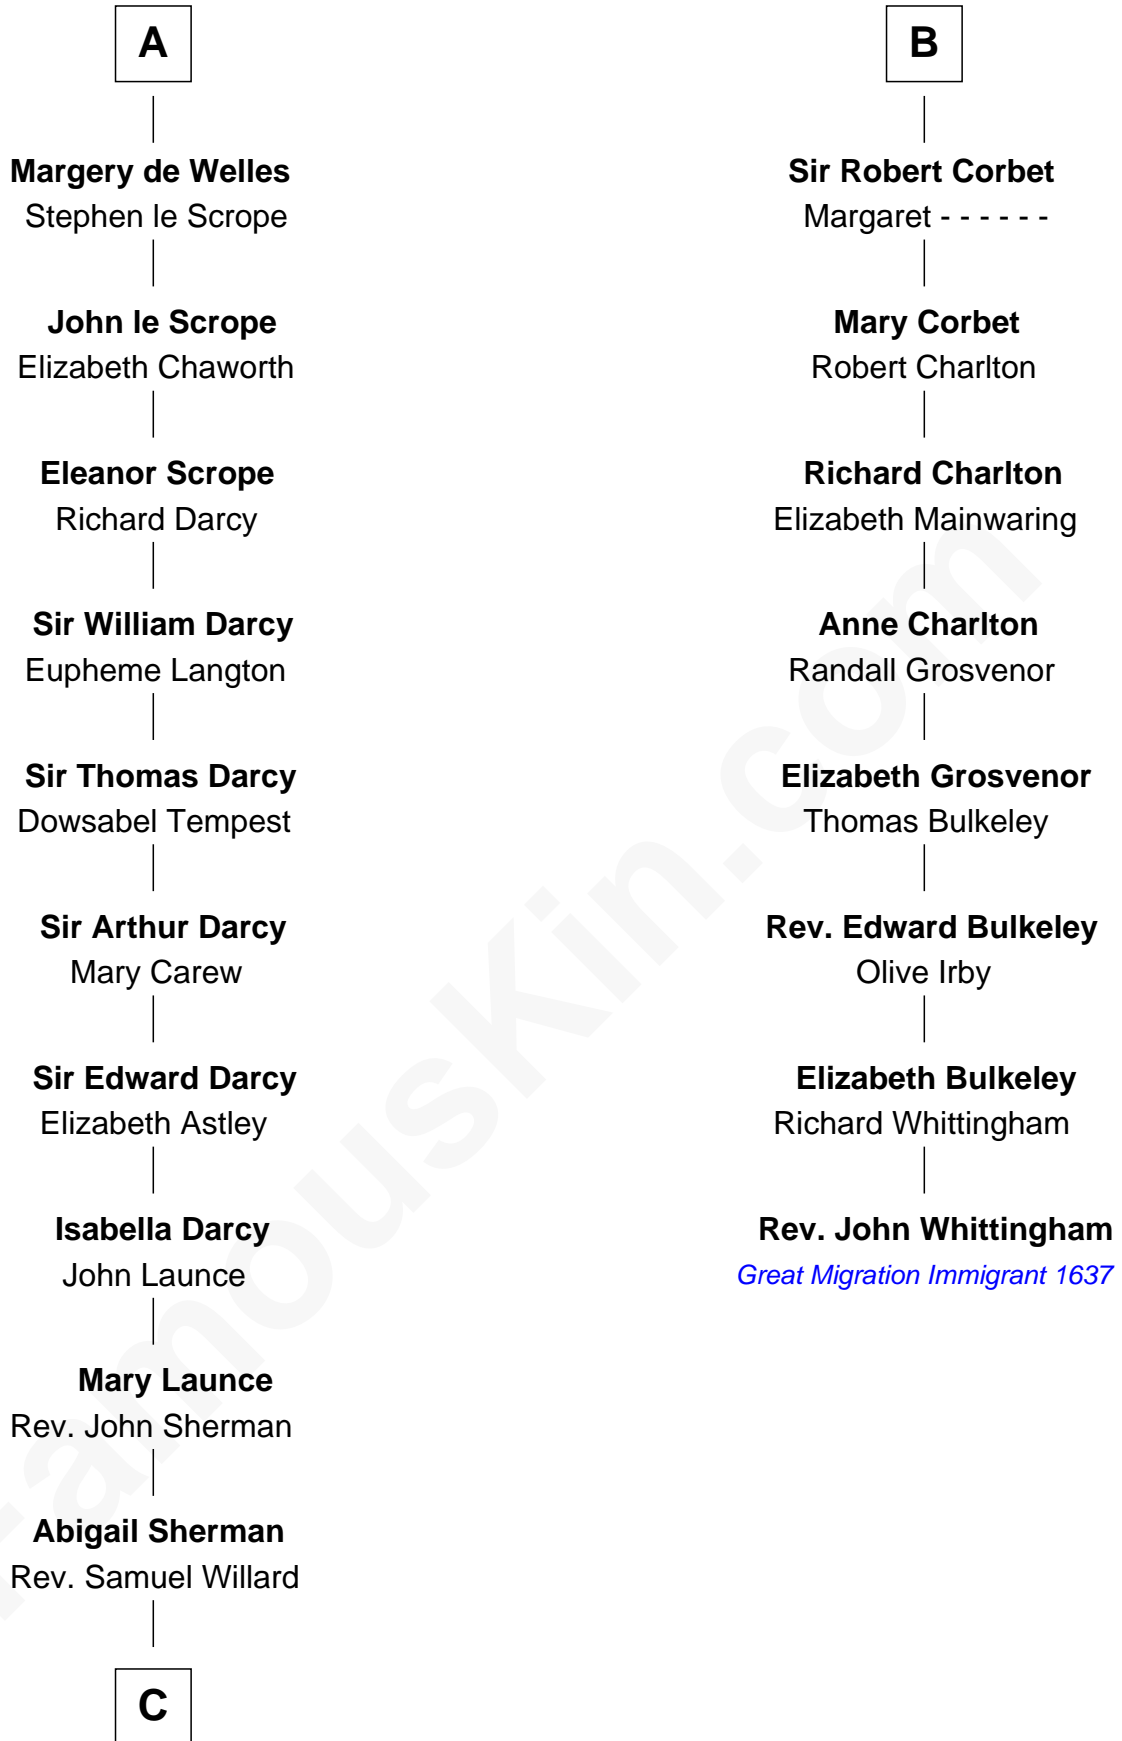

FamousKin.com

Relationship Chart of

Robert Treat Paine

Signer of the Declaration of Independence

14th cousin 5 times removed of

Rev. John Whittingham

(c1616 - 1639) Great Migration Immigrant 1637

C

—
Abigail Willard
Rev. Samuel Treat

—
Eunice Treat
Thomas Paine

—
Robert Treat Paine
Signer of Declaration of Independence

FamousKin.com