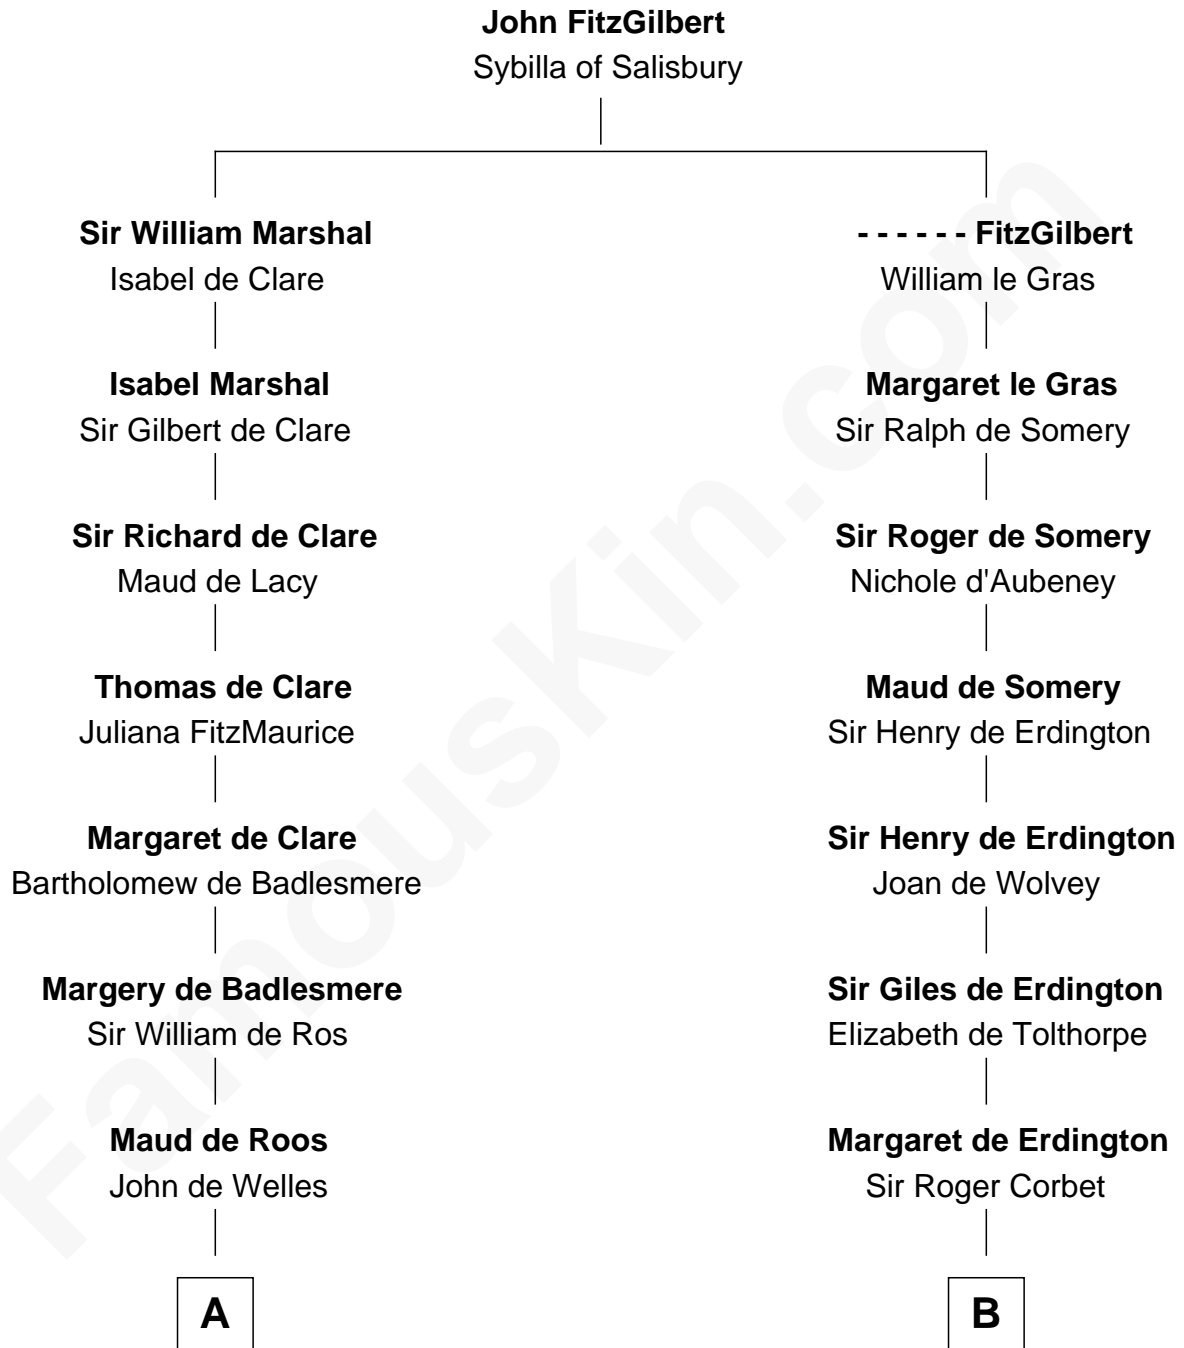

FamousKin.com

Relationship Chart of

Robert Treat Paine

Signer of the Declaration of Independence

14th cousin 5 times removed of

Rev. John Whittingham

(c1616 - 1639) Great Migration Immigrant 1637

C

—
Abigail Willard
Rev. Samuel Treat

—
Eunice Treat
Thomas Paine

—
Robert Treat Paine
Signer of Declaration of Independence

FamousKin.com