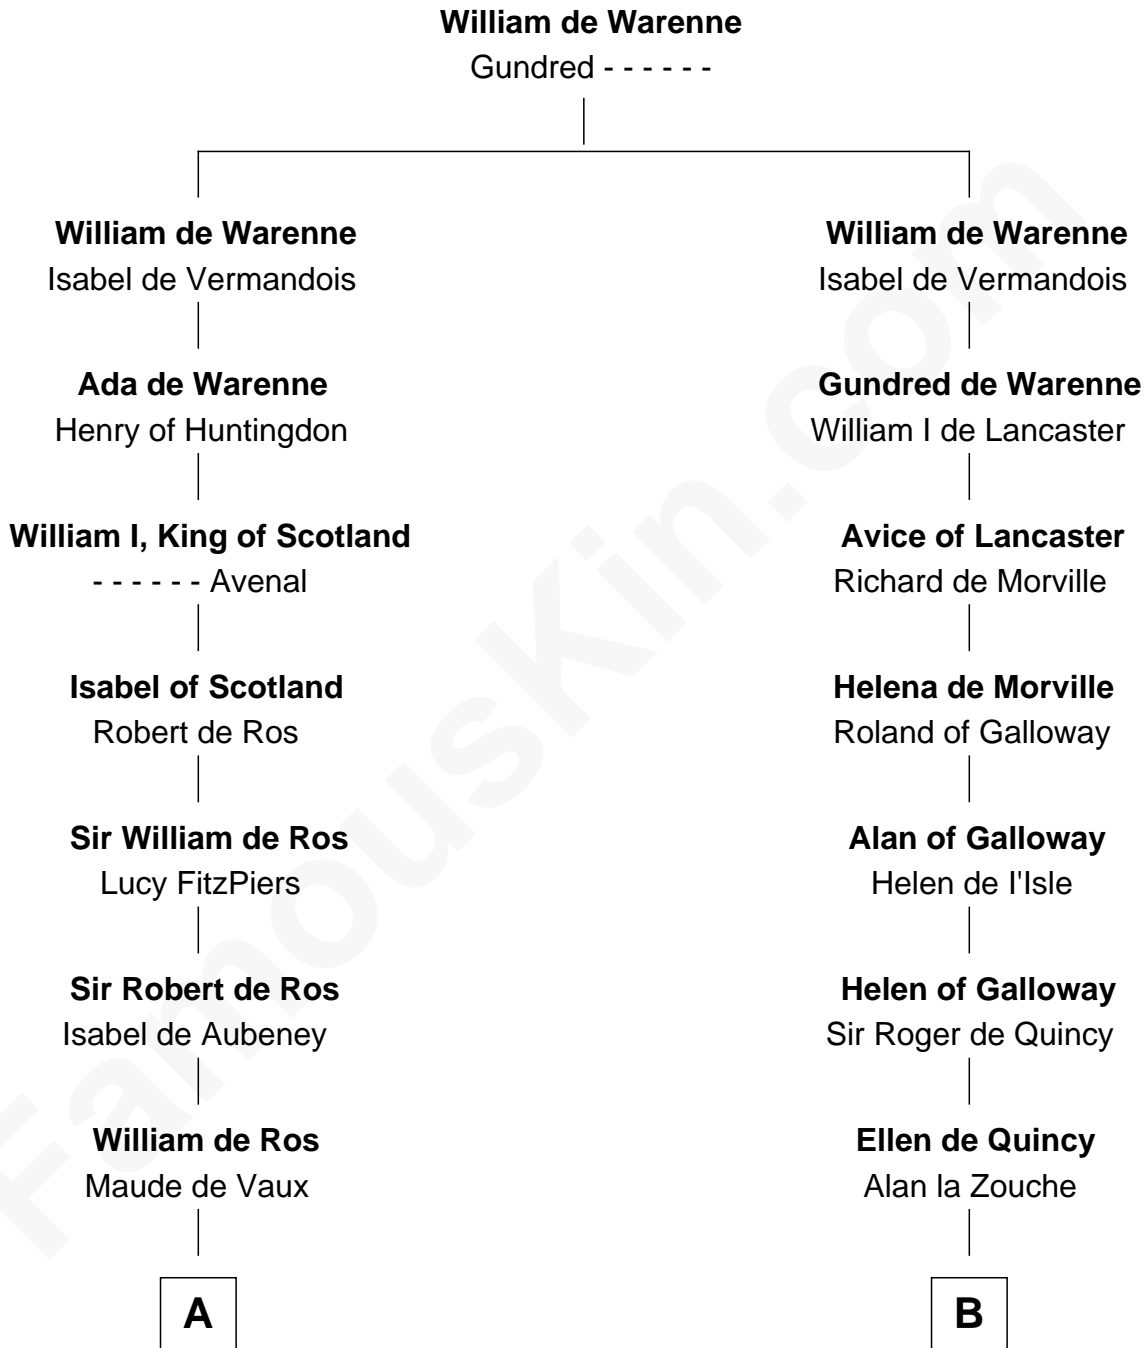

## Relationship Chart of

### Robert Treat Paine

Signer of the Declaration of Independence

20th cousin 1 time removed of

### Rev. John Whittingham

(c1616 - 1639) Great Migration Immigrant 1637

**C**

**Mary Launce**  
Rev. John Sherman

**Abigail Sherman**  
Rev. Samuel Willard

**Abigail Willard**  
Rev. Samuel Treat

**Eunice Treat**  
Thomas Paine