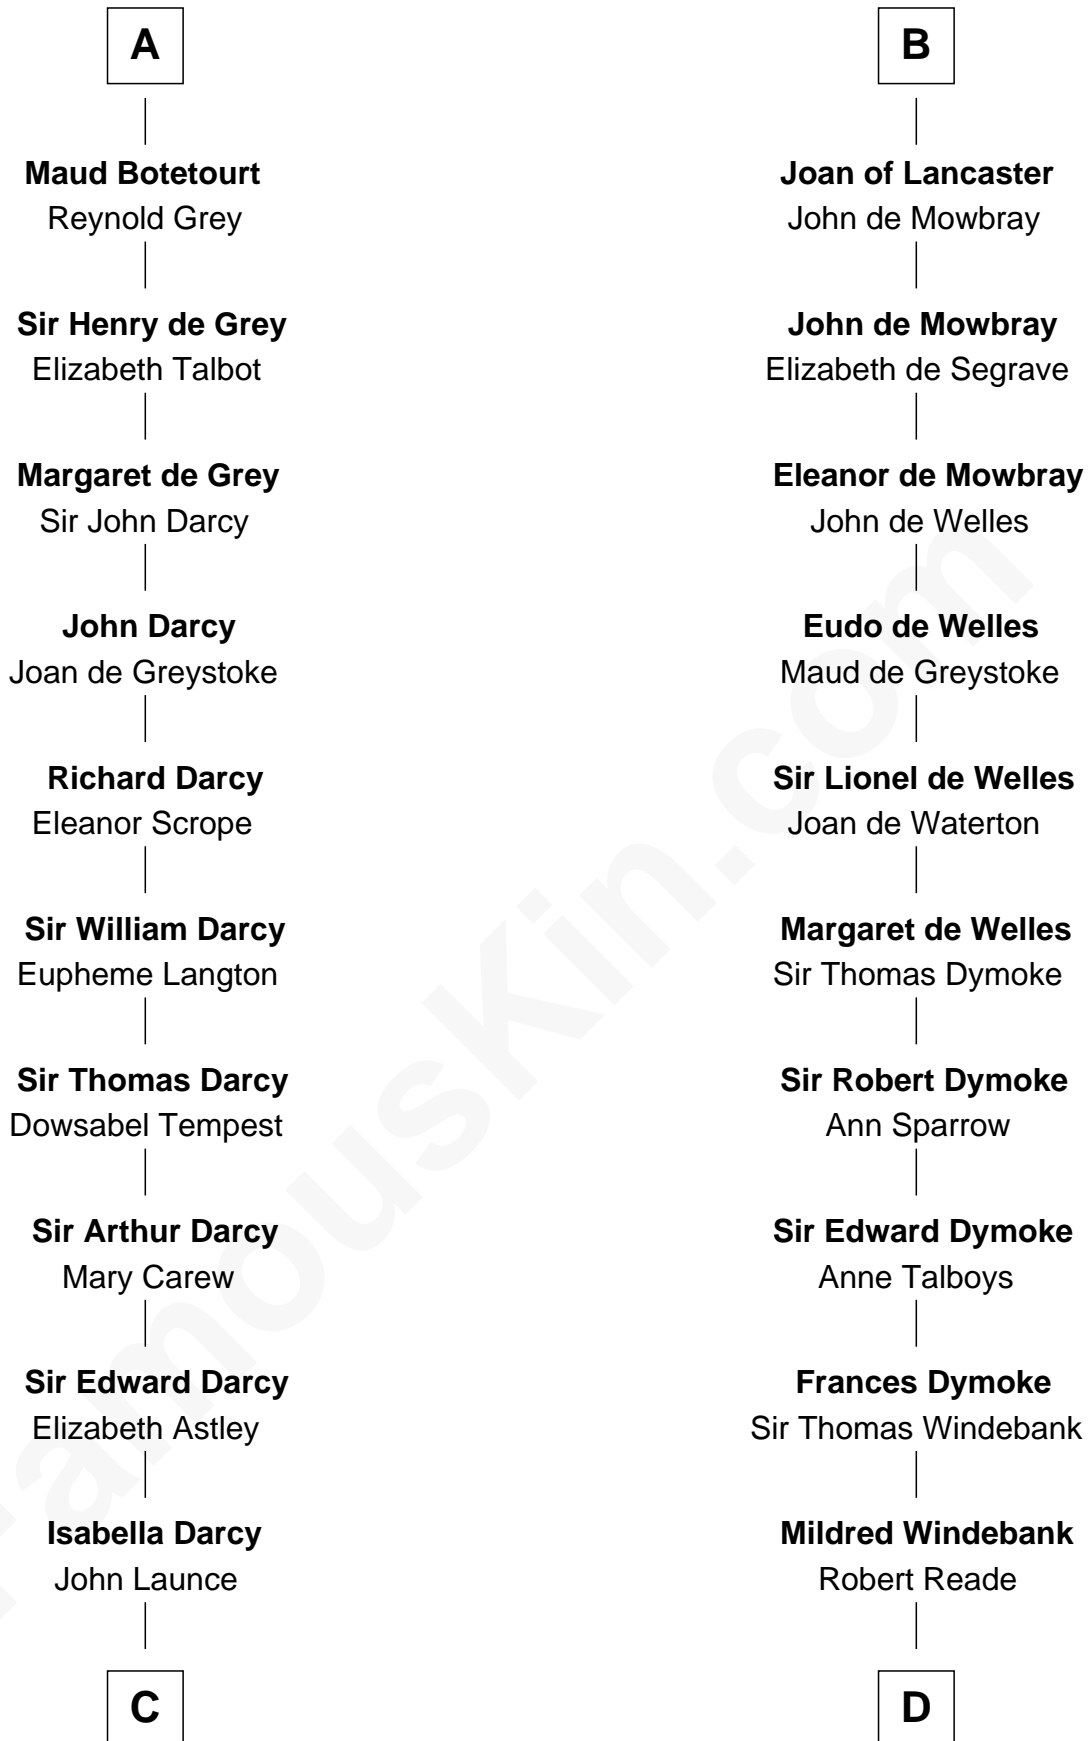

FamousKin.com

Relationship Chart of

Robert Treat Paine

Signer of the Declaration of Independence

21st cousin of

Thomas Nelson

Signer of the Declaration of Independence

C

Mary Launce
Rev. John Sherman

Abigail Sherman
Rev. Samuel Willard

Abigail Willard
Rev. Samuel Treat

Eunice Treat
Thomas Paine

Robert Treat Paine
Signer of Declaration of Independence

D

Col. George Reade
Elizabeth Martiau

Robert Reade
Mary Lilly

Margaret Reade
Thomas Nelson

William Nelson
Elizabeth Burwell

Thomas Nelson
Signer of Declaration of Independence