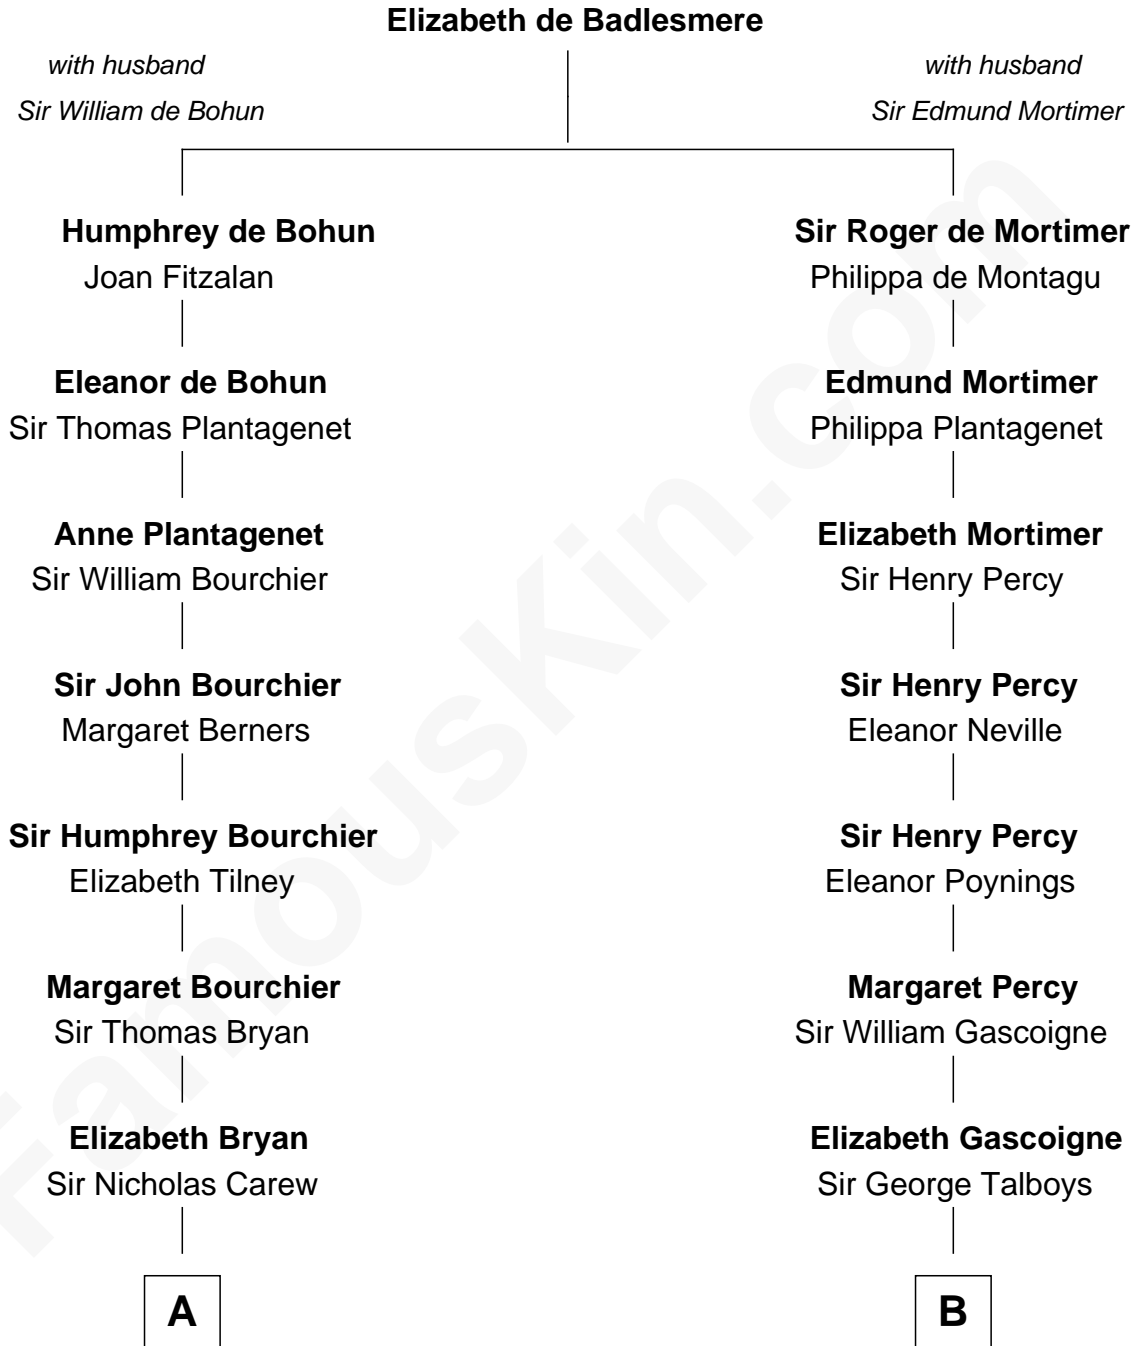

FamousKin.com

Relationship Chart of

Robert Treat Paine

Signer of the Declaration of Independence

14th cousin of

Thomas Nelson

Signer of the Declaration of Independence

A

Mary Carew
Sir Arthur Darcy

Sir Edward Darcy
Elizabeth Astley

Isabella Darcy
John Launce

Mary Launce
Rev. John Sherman

Abigail Sherman
Rev. Samuel Willard

Abigail Willard
Rev. Samuel Treat

Eunice Treat
Thomas Paine