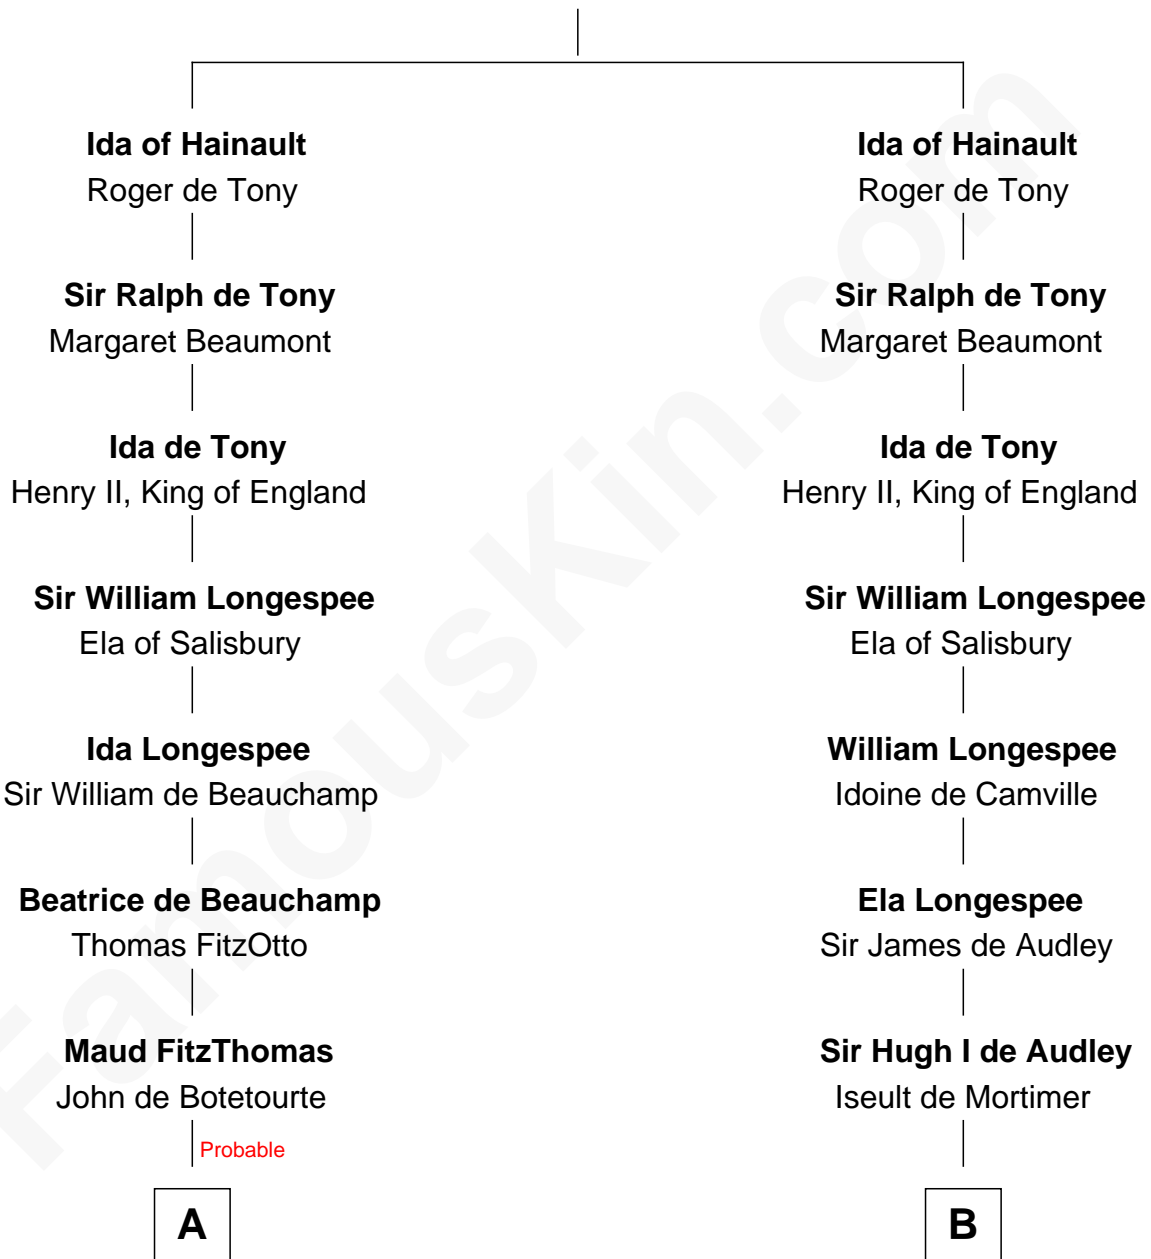

FamousKin.com

Relationship Chart of

Robert Treat Paine

Signer of the Declaration of Independence

21st cousin of

Thomas Nelson

Signer of the Declaration of Independence

Baldwin III of Hainault

Yolande of Guelders

C

Mary Launce
Rev. John Sherman

Abigail Sherman
Rev. Samuel Willard

Abigail Willard
Rev. Samuel Treat

Eunice Treat
Thomas Paine

Robert Treat Paine
Signer of Declaration of Independence

D