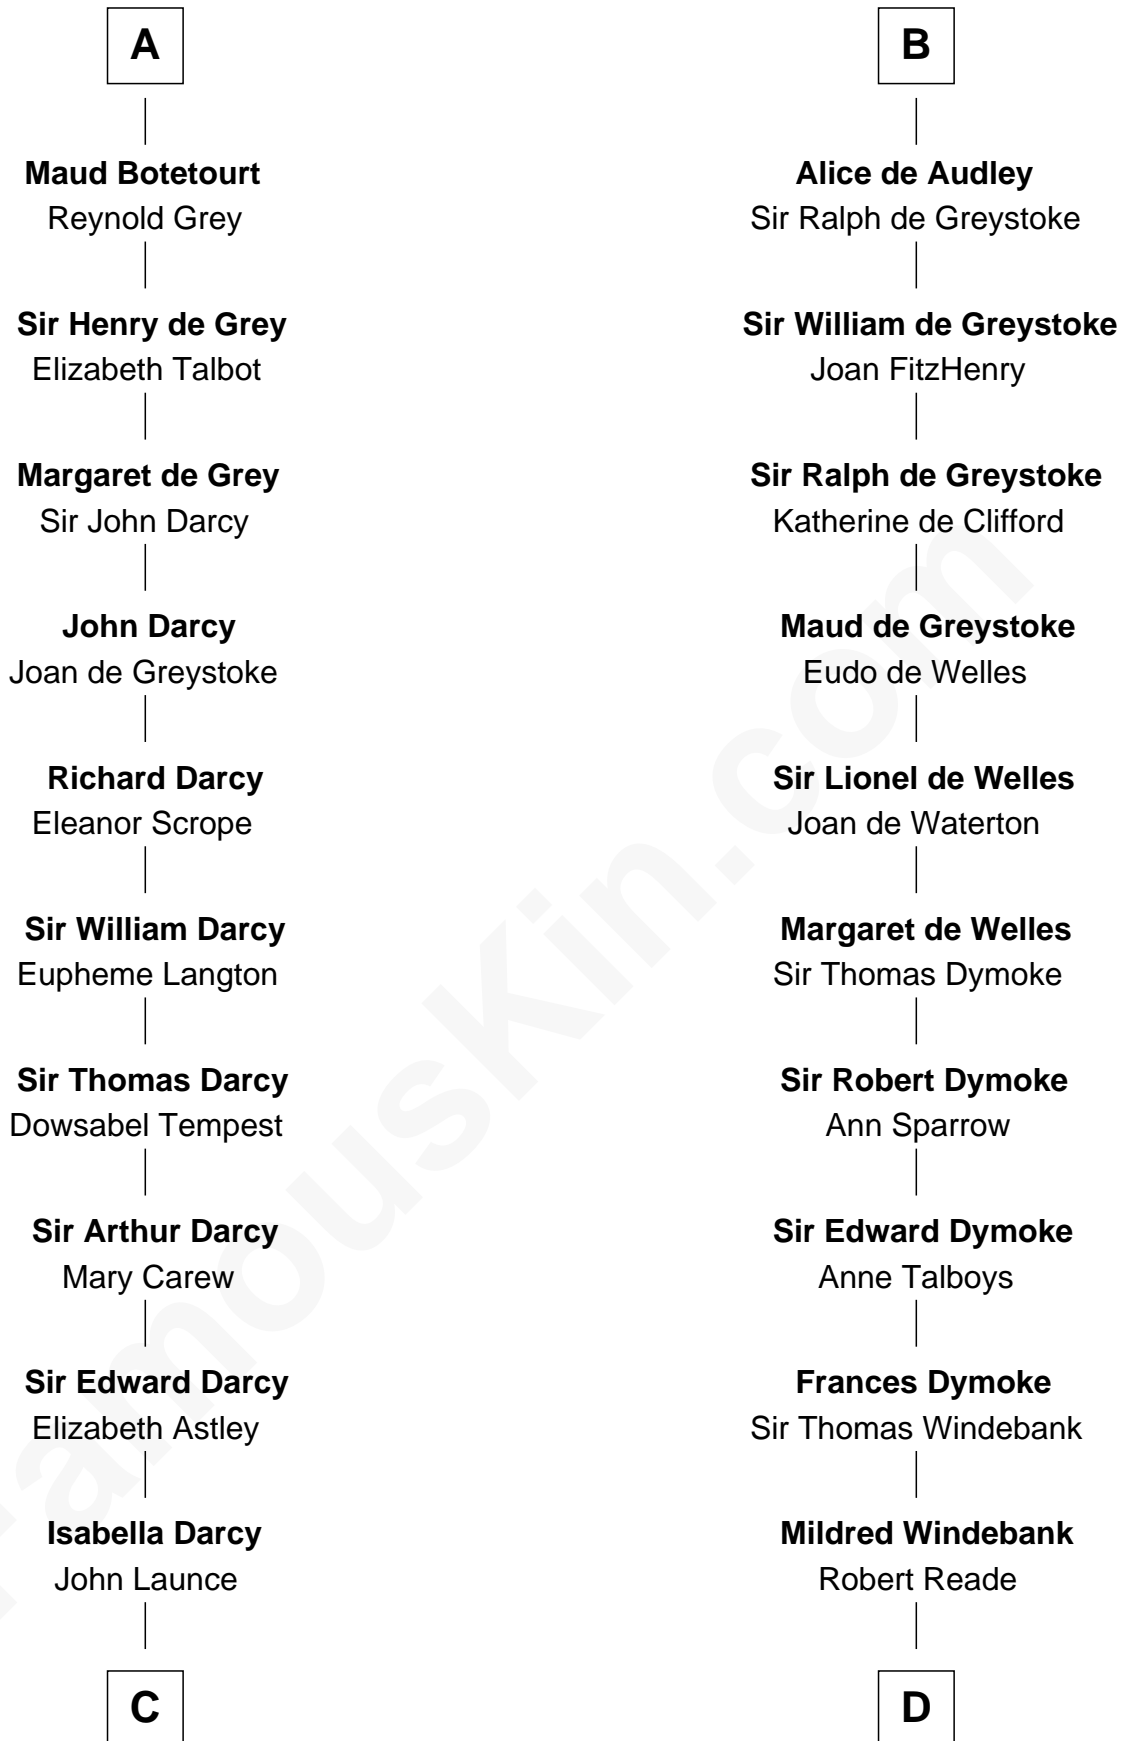

FamousKin.com

Relationship Chart of

Robert Treat Paine

Signer of the Declaration of Independence

21st cousin of

Thomas Nelson

Signer of the Declaration of Independence

Baldwin III of Hainault

Yolande of Guelders

C

Mary Launce
Rev. John Sherman

Abigail Sherman
Rev. Samuel Willard

Abigail Willard
Rev. Samuel Treat

Eunice Treat
Thomas Paine

Robert Treat Paine
Signer of Declaration of Independence

D