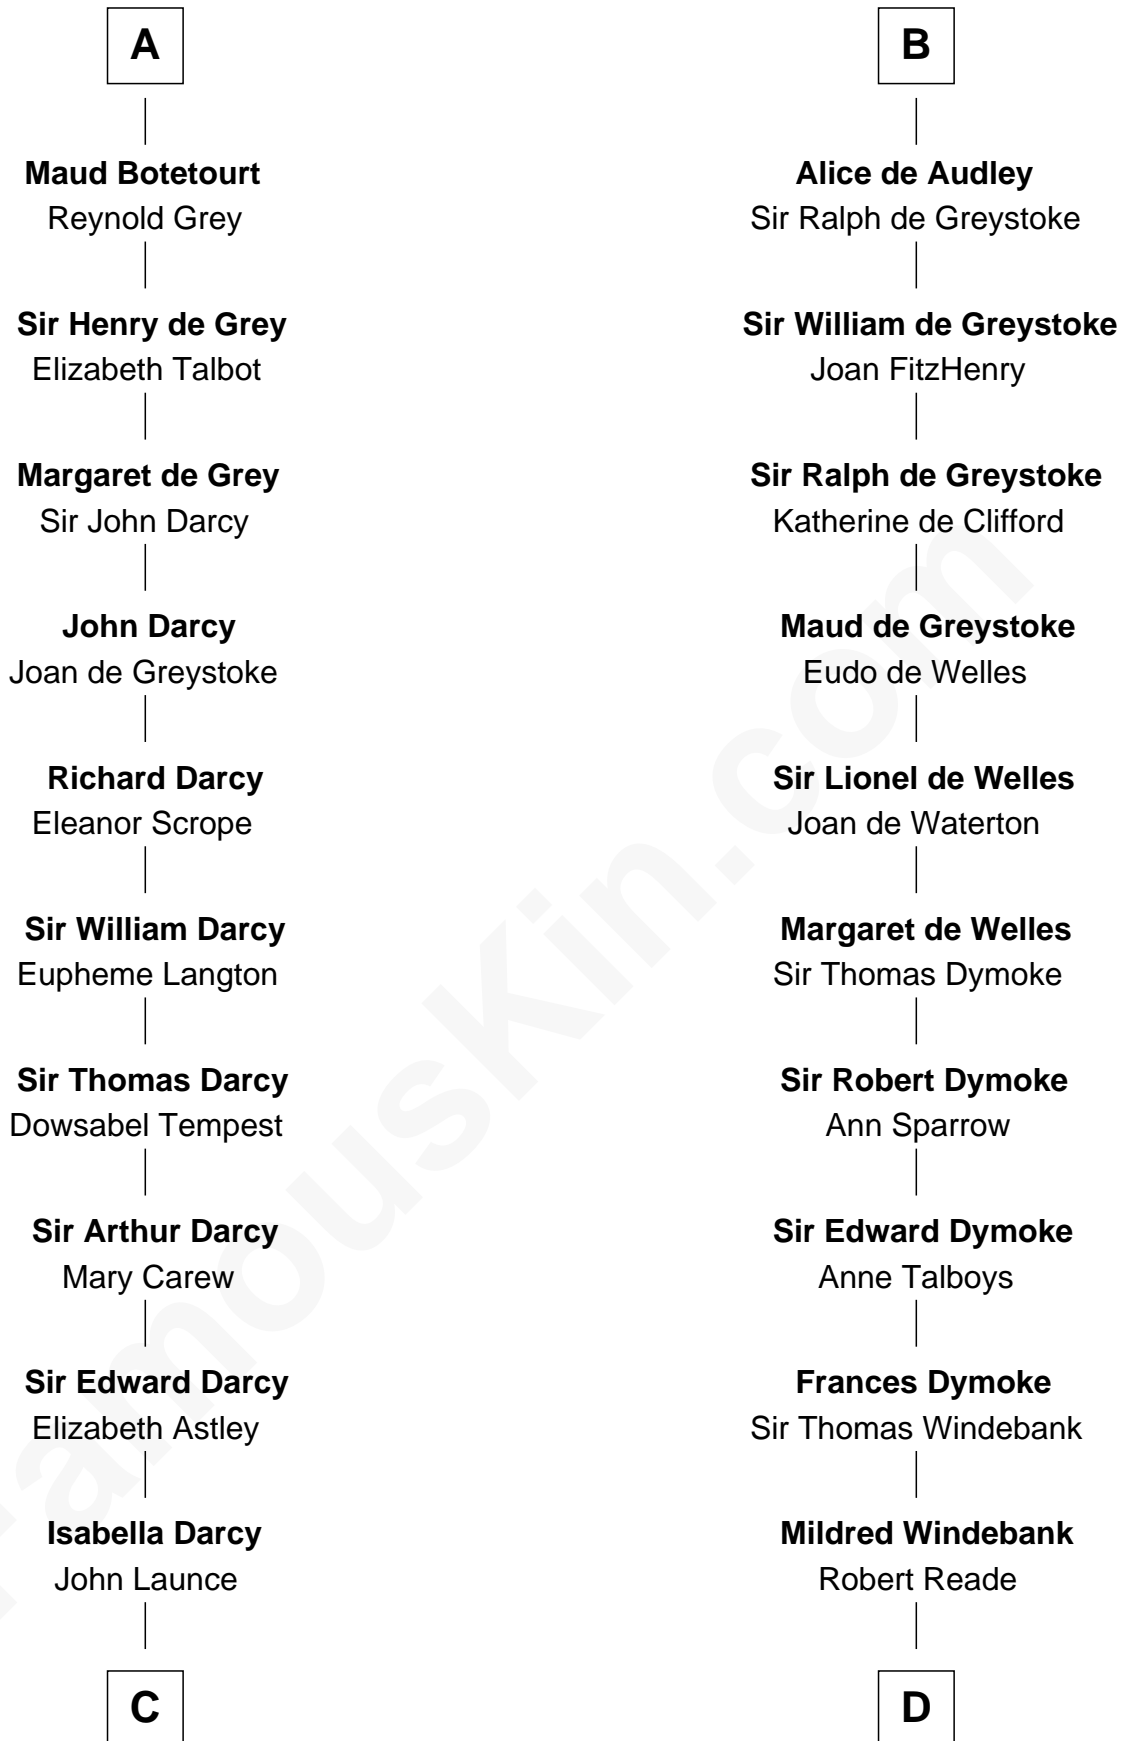

## Relationship Chart of

### Robert Treat Paine

*Signer of the Declaration of Independence*

21st cousin of

### Thomas Nelson

*Signer of the Declaration of Independence*

**C**

**Mary Launce**  
Rev. John Sherman

**Abigail Sherman**  
Rev. Samuel Willard

**Abigail Willard**  
Rev. Samuel Treat

**Eunice Treat**  
Thomas Paine