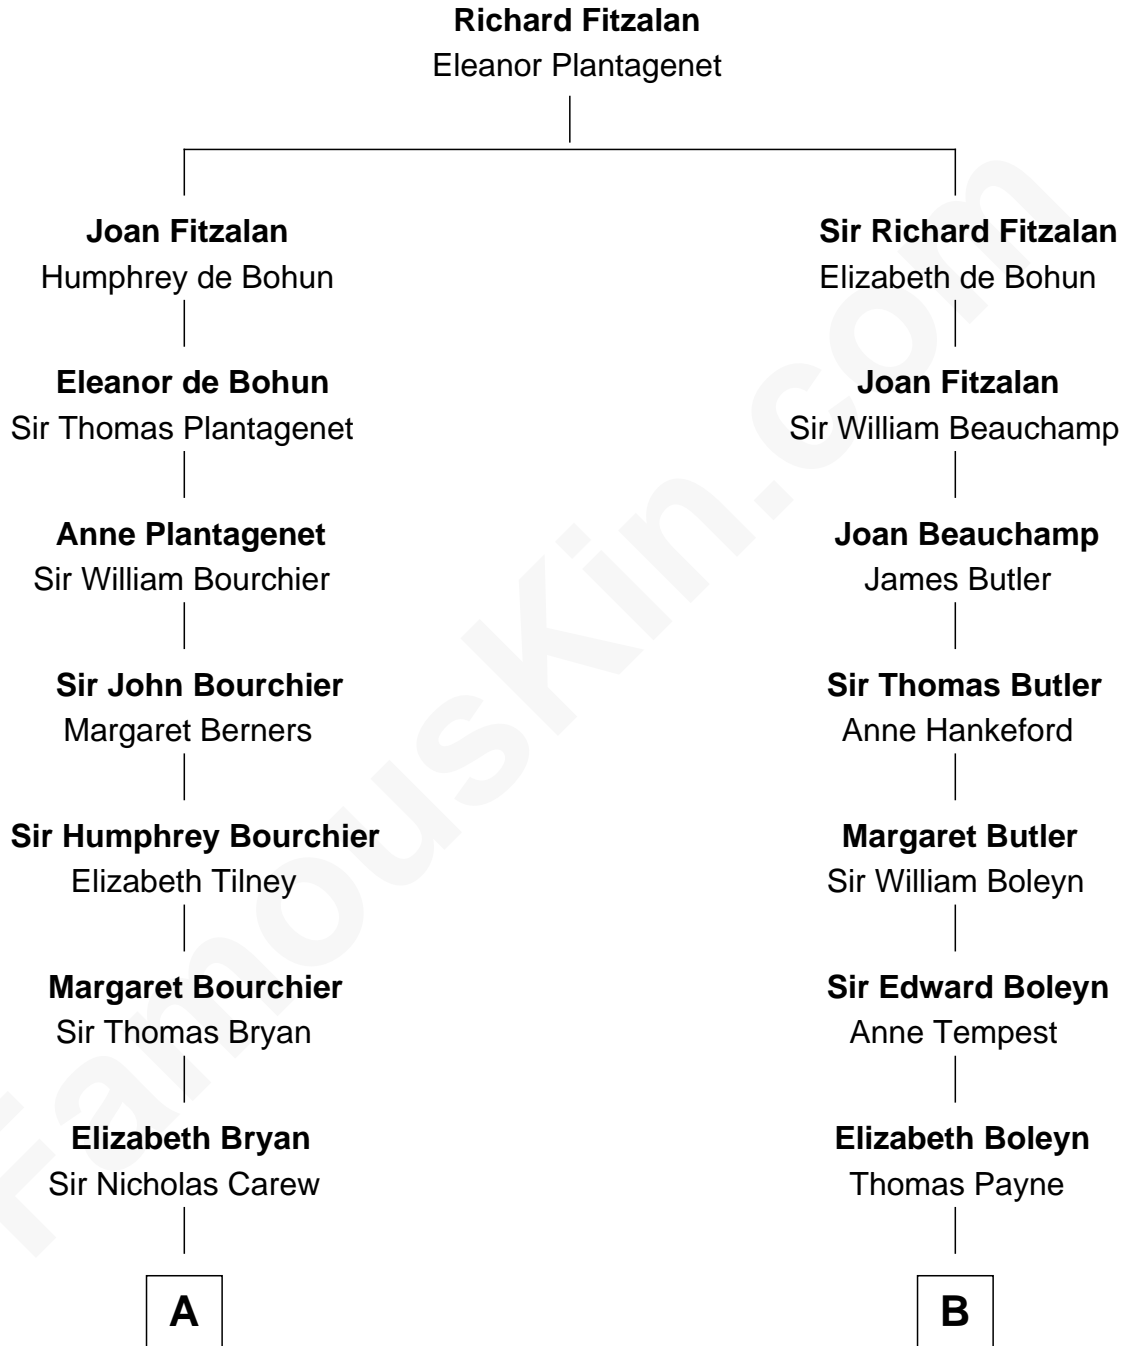

FamousKin.com

Relationship Chart of

Robert Treat Paine

Signer of the Declaration of Independence

14th cousin of

William Floyd

Signer of the Declaration of Independence

A

Mary Carew
Sir Arthur Darcy

Sir Edward Darcy
Elizabeth Astley

Isabella Darcy
John Launce

Mary Launce
Rev. John Sherman

Abigail Sherman
Rev. Samuel Willard

Abigail Willard
Rev. Samuel Treat

Eunice Treat
Thomas Paine