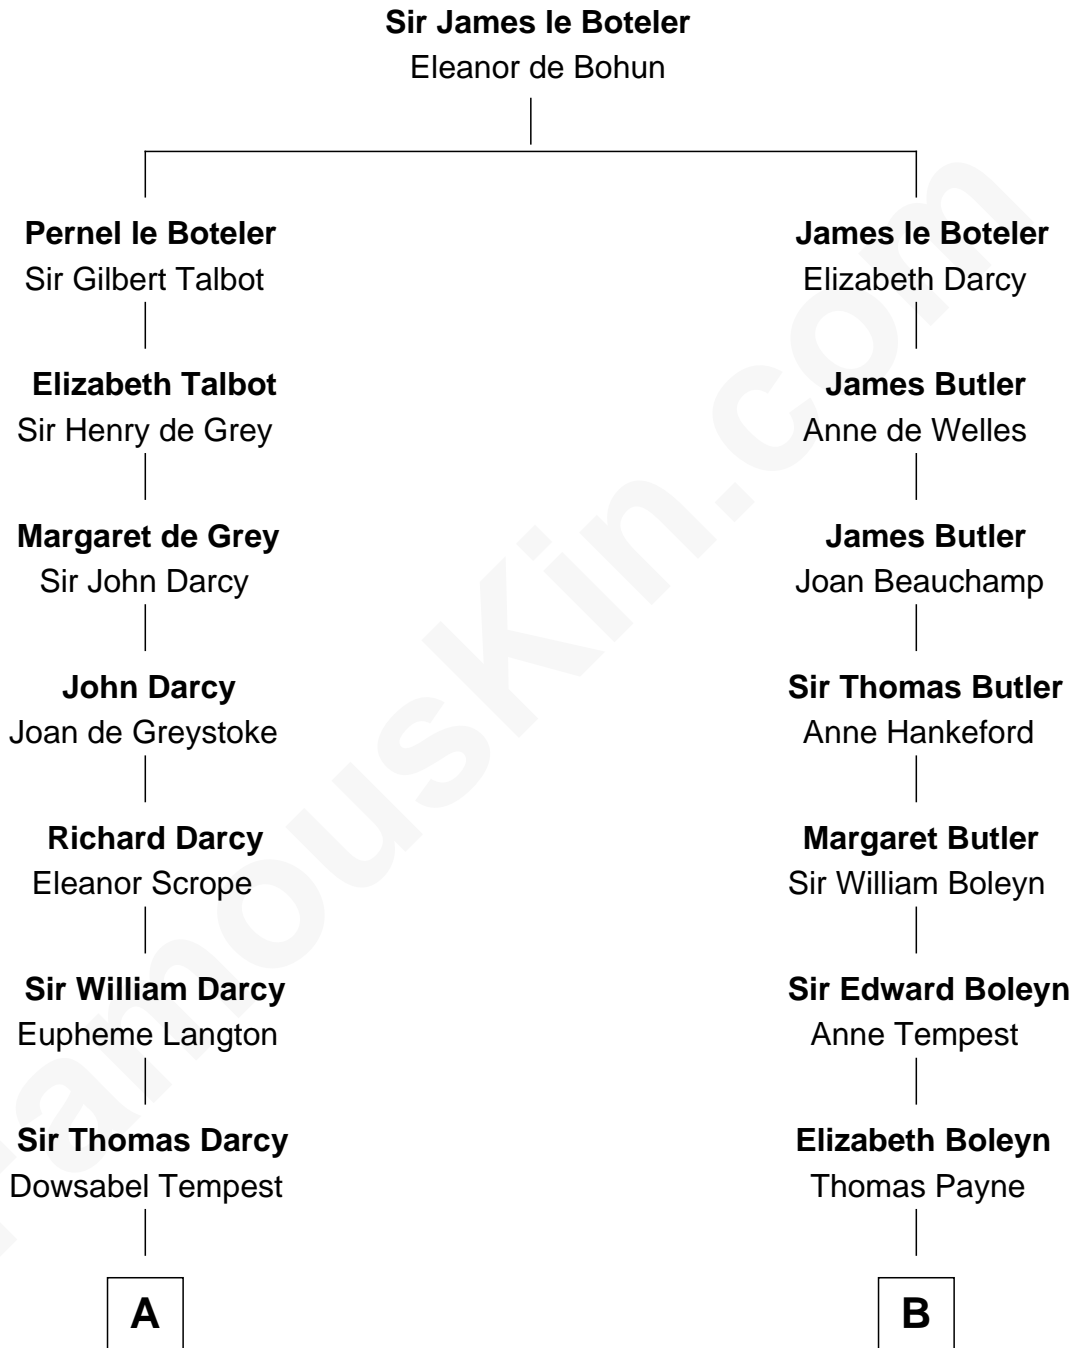

FamousKin.com

Relationship Chart of

Robert Treat Paine

Signer of the Declaration of Independence

14th cousin of

William Floyd

Signer of the Declaration of Independence

A

Abigail Sherman

Rev. Samuel Willard

Abigail Willard

Rev. Samuel Treat

Eunice Treat

Thomas Paine

Robert Treat Paine

Signer of Declaration of Independence