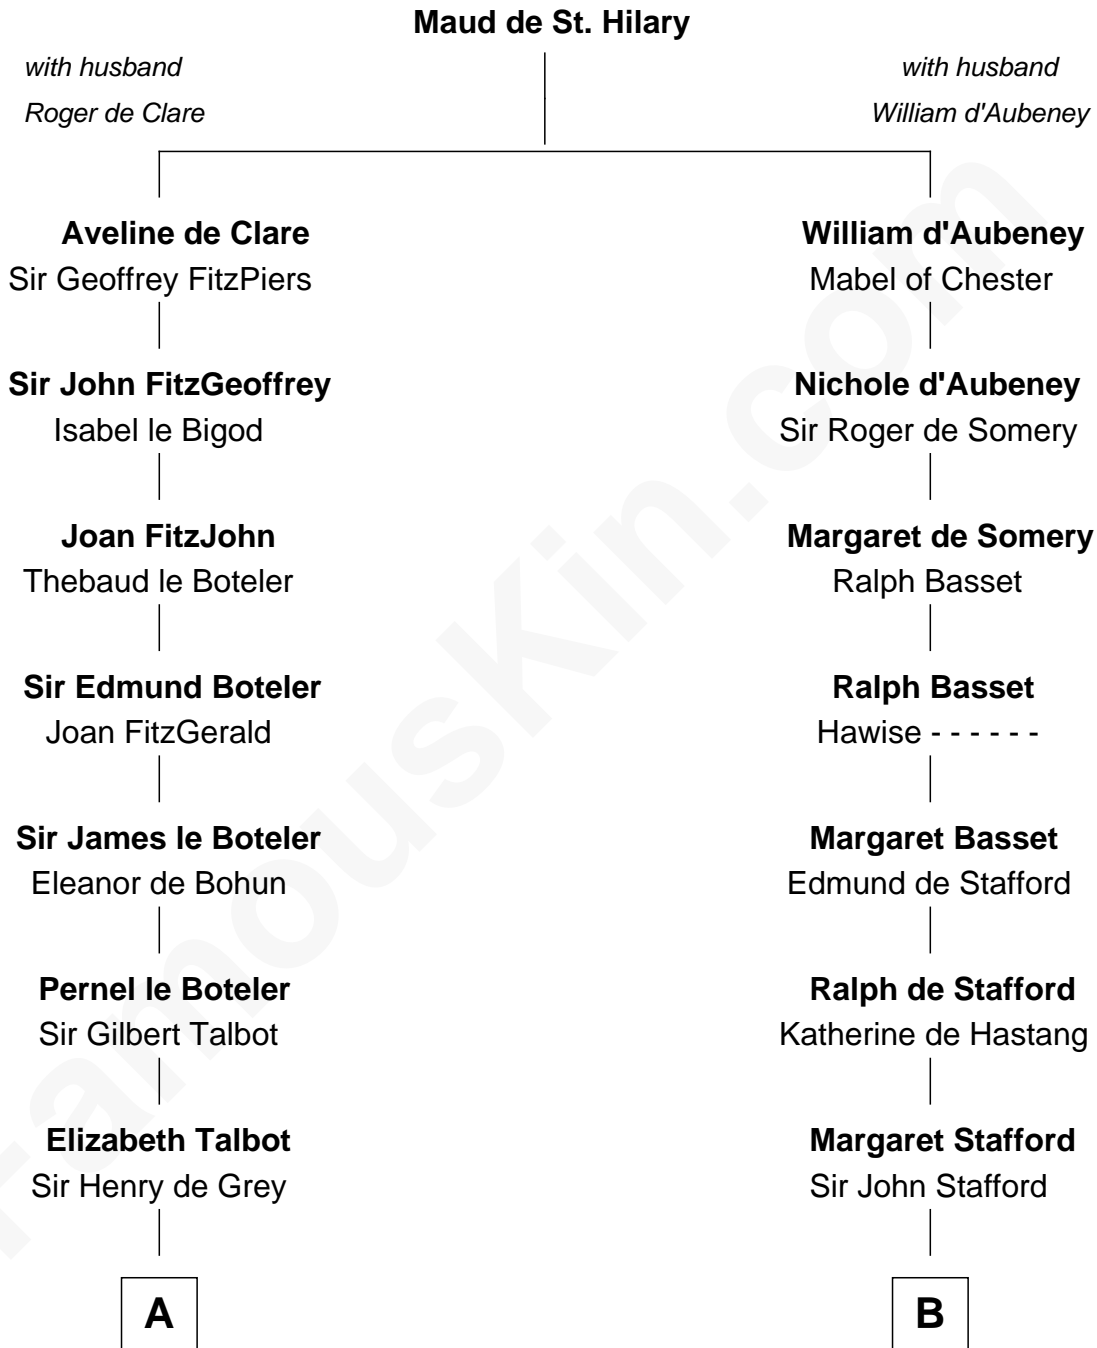

FamousKin.com

Relationship Chart of

Robert Treat Paine

Signer of the Declaration of Independence

19th cousin 1 time removed of

Robert Townsend

Member of the Culper Spy Ring during the American Revolution

C

Abigail Willard
Rev. Samuel Treat

Eunice Treat
Thomas Paine

Robert Treat Paine
Signer of Declaration of Independence

D

Audrey Almy
James Townsend

Jacob Townsend
Phoebe Seaman

Samuel Townsend
Sarah Stoddard

Robert Townsend
Spy known as "Culper Jr."