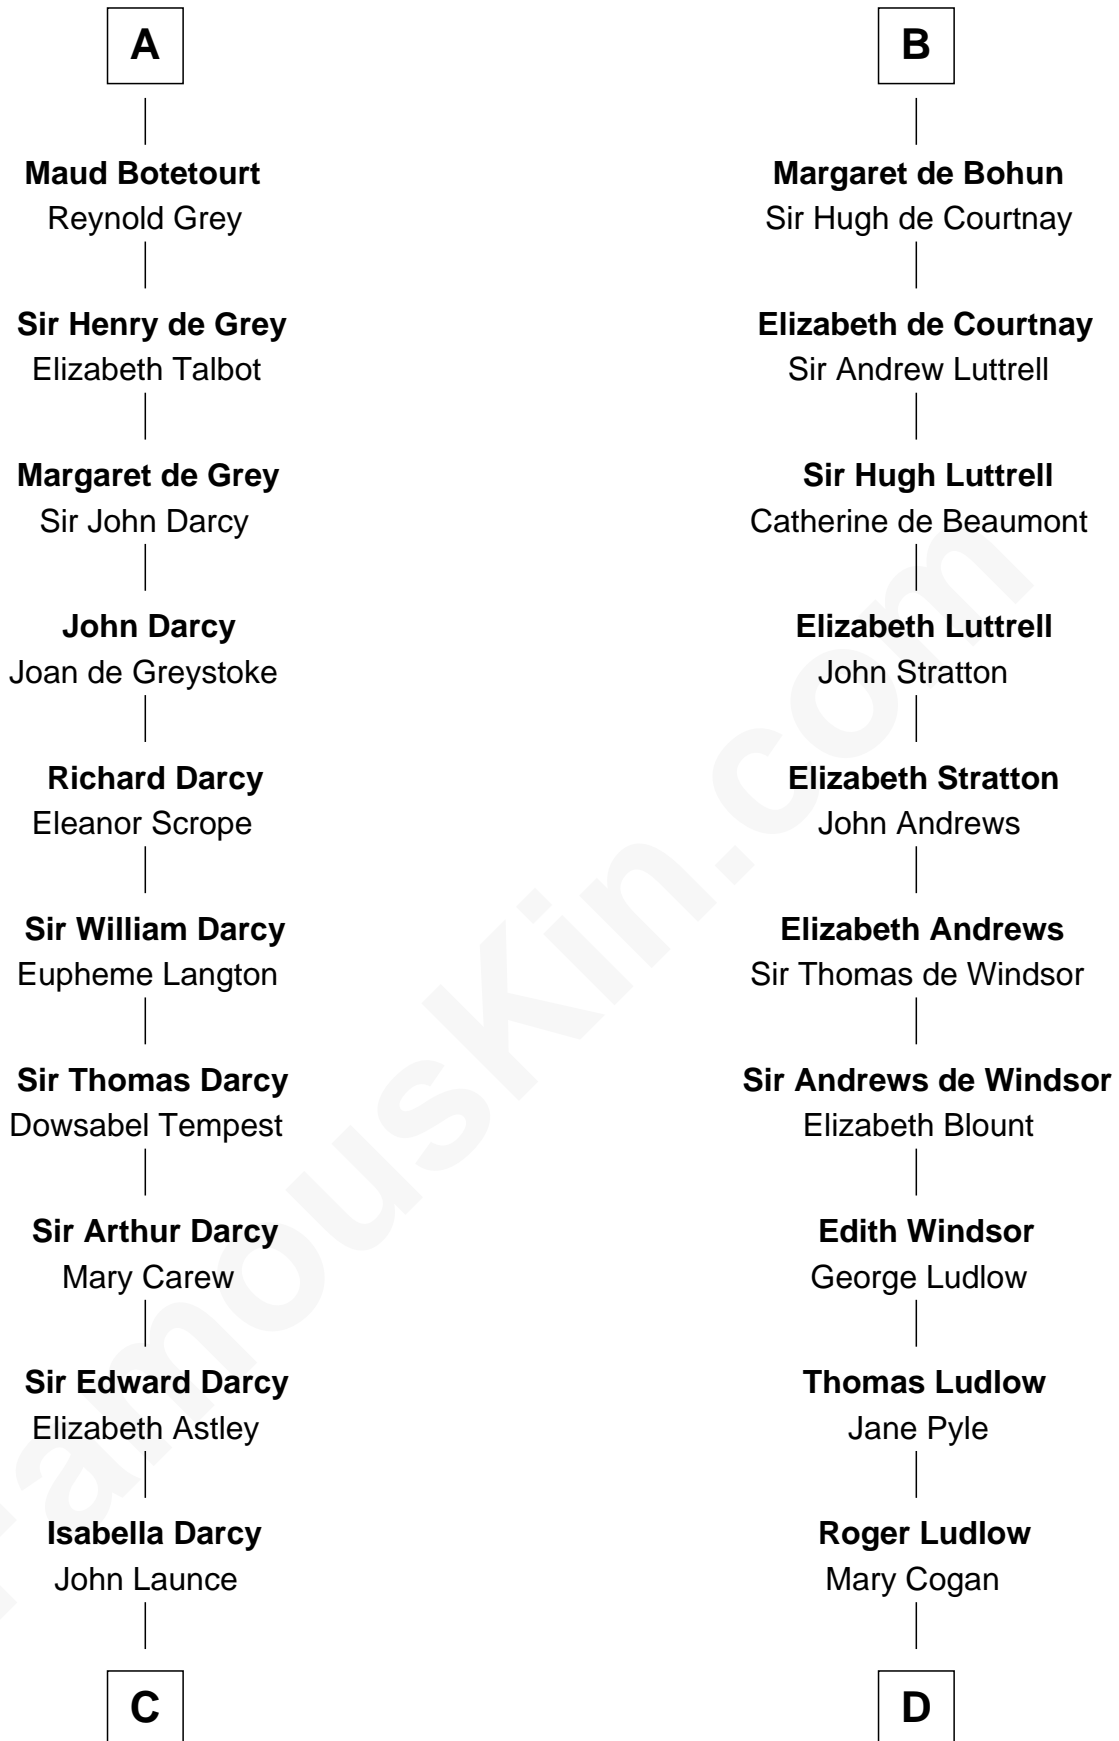

FamousKin.com

Relationship Chart of

Robert Treat Paine

Signer of the Declaration of Independence

20th cousin 1 time removed of

Caleb Brewster

Member of the Culper Spy Ring during the American Revolution

C

Mary Launce
Rev. John Sherman

Abigail Sherman
Rev. Samuel Willard

Abigail Willard
Rev. Samuel Treat

Eunice Treat
Thomas Paine

Robert Treat Paine
Signer of Declaration of Independence

D

Sarah Ludlow
Rev. Nathaniel Brewster

Daniel Brewster
Anna Jayne

Benjamin Brewster
Sarah Biggs

Caleb Brewster
Member of the Culper Spy Ring

FamousKin.com