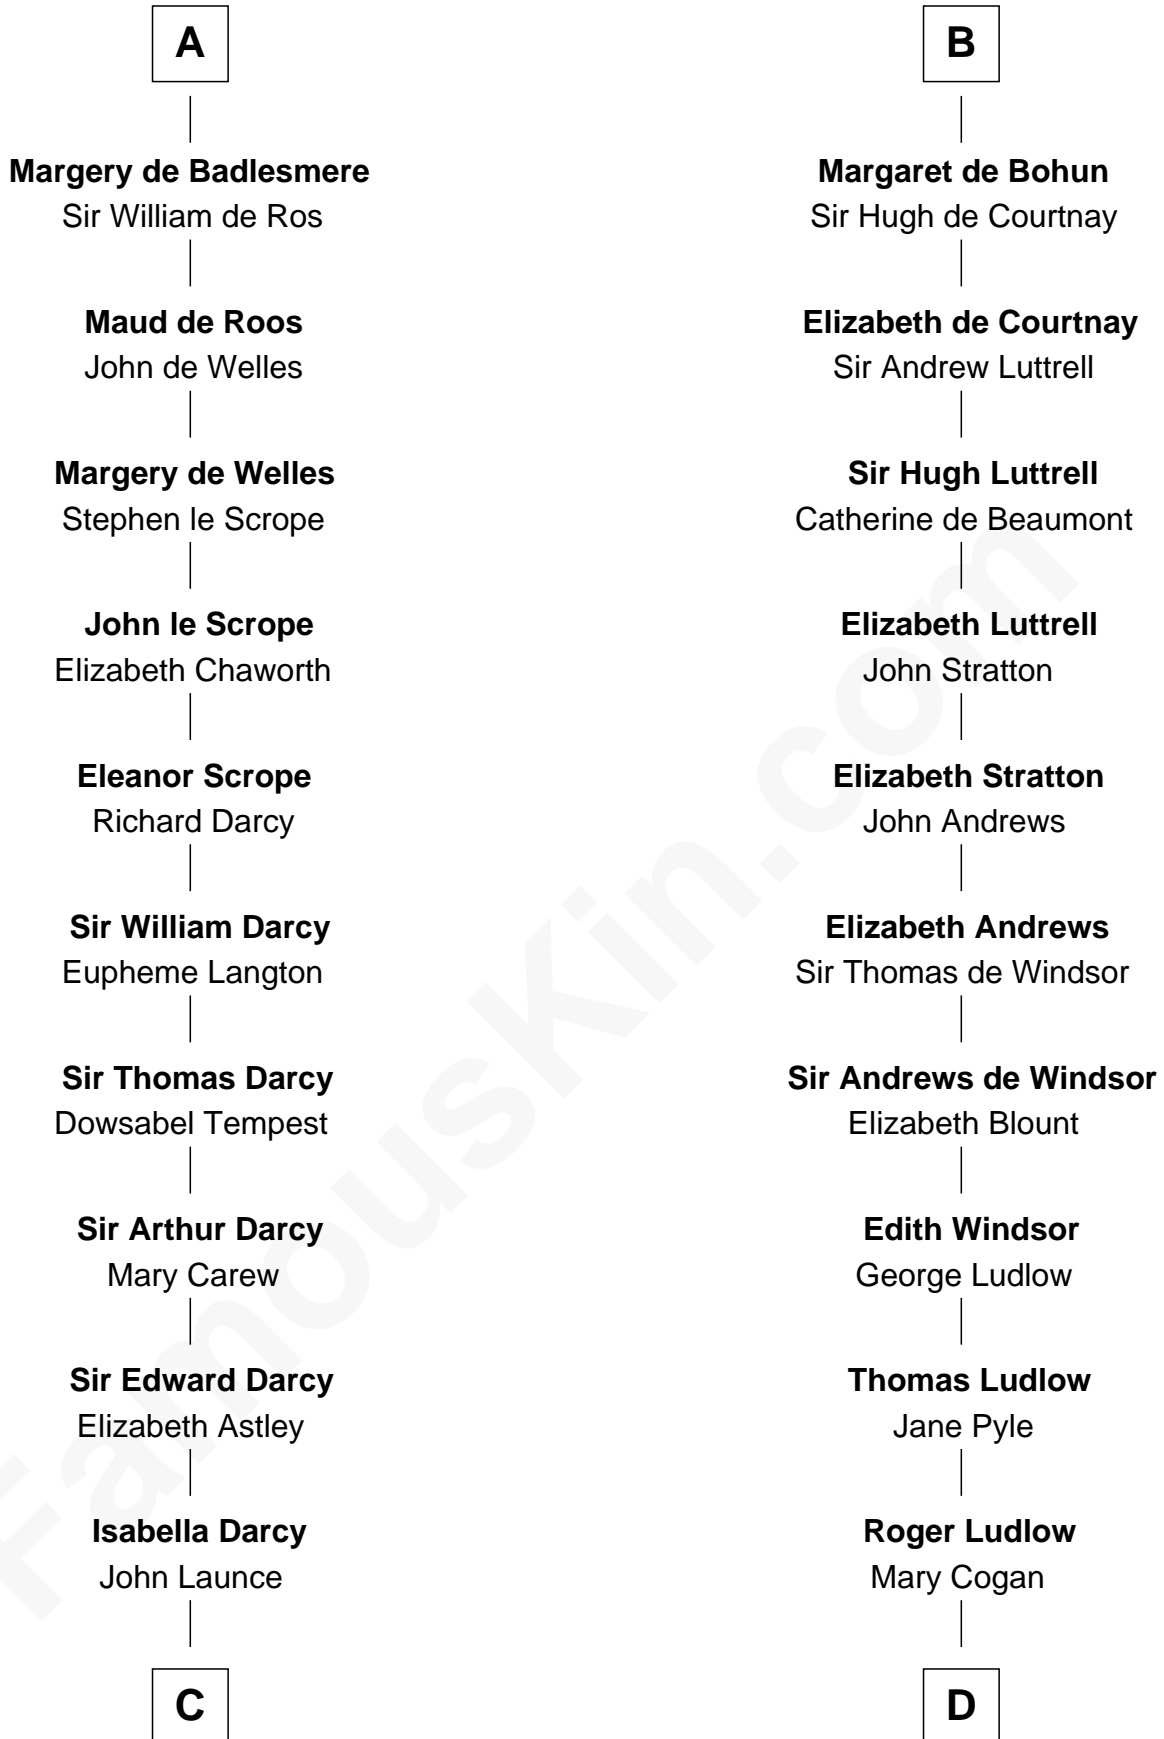

### Robert Treat Paine

Signer of the Declaration of Independence

20th cousin 1 time removed of

### Caleb Brewster

Member of the Culper Spy Ring during the American Revolution

**Mitchertach O'Toole**

Cacht Inion Loigsig O'Morda

**C**

**Mary Launce**  
Rev. John Sherman

**Abigail Sherman**  
Rev. Samuel Willard

**Abigail Willard**  
Rev. Samuel Treat

**Eunice Treat**  
Thomas Paine

**Robert Treat Paine**  
*Signer of Declaration of Independence*

**D**

**Sarah Ludlow**  
Rev. Nathaniel Brewster

**Daniel Brewster**  
Anna Jayne

**Benjamin Brewster**  
Sarah Biggs

**Caleb Brewster**  
*Member of the Culper Spy Ring*

FamousKin.com