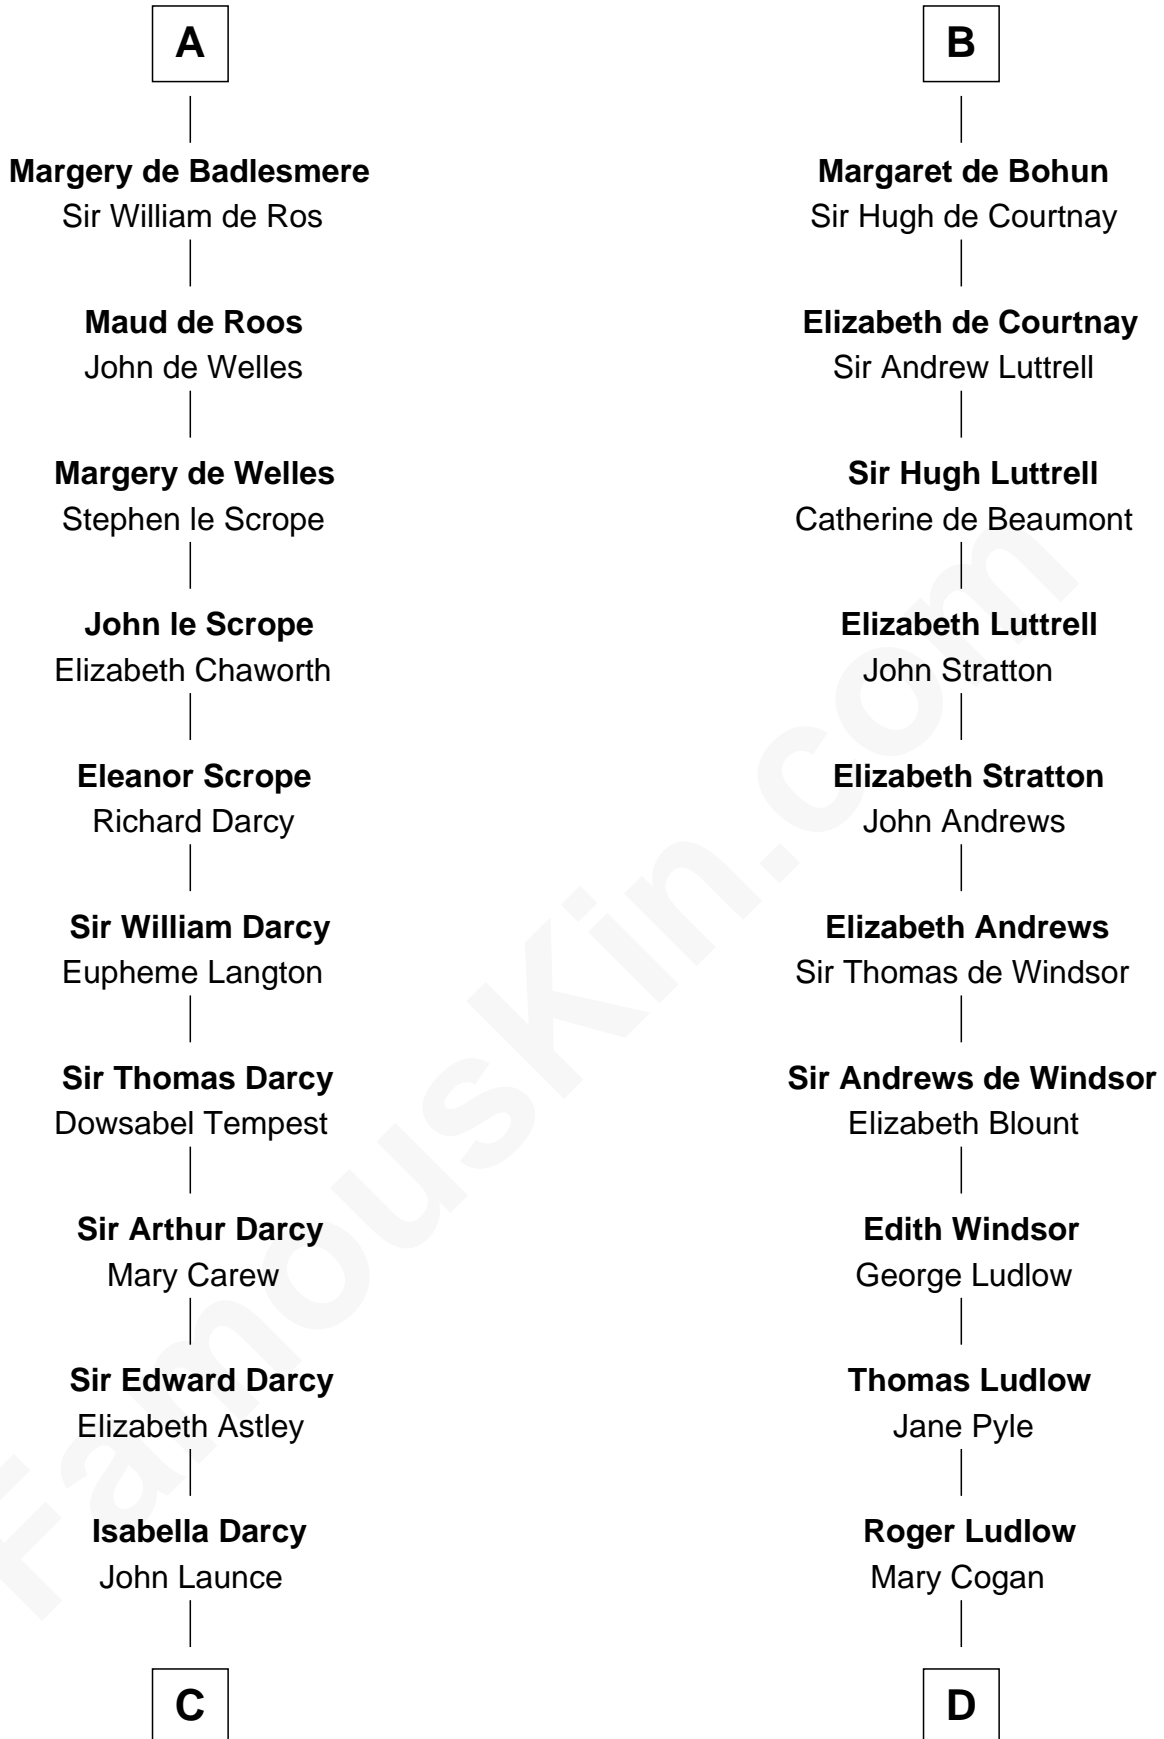

FamousKin.com

Relationship Chart of

Robert Treat Paine

Signer of the Declaration of Independence

20th cousin 1 time removed of

Caleb Brewster

Member of the Culper Spy Ring during the American Revolution

Enna MacMurrough

C

Mary Launce
Rev. John Sherman

Abigail Sherman
Rev. Samuel Willard

Abigail Willard
Rev. Samuel Treat

Eunice Treat
Thomas Paine

Robert Treat Paine
Signer of Declaration of Independence

D

Sarah Ludlow
Rev. Nathaniel Brewster

Daniel Brewster
Anna Jayne

Benjamin Brewster
Sarah Biggs

Caleb Brewster
Member of the Culper Spy Ring

FamousKin.com