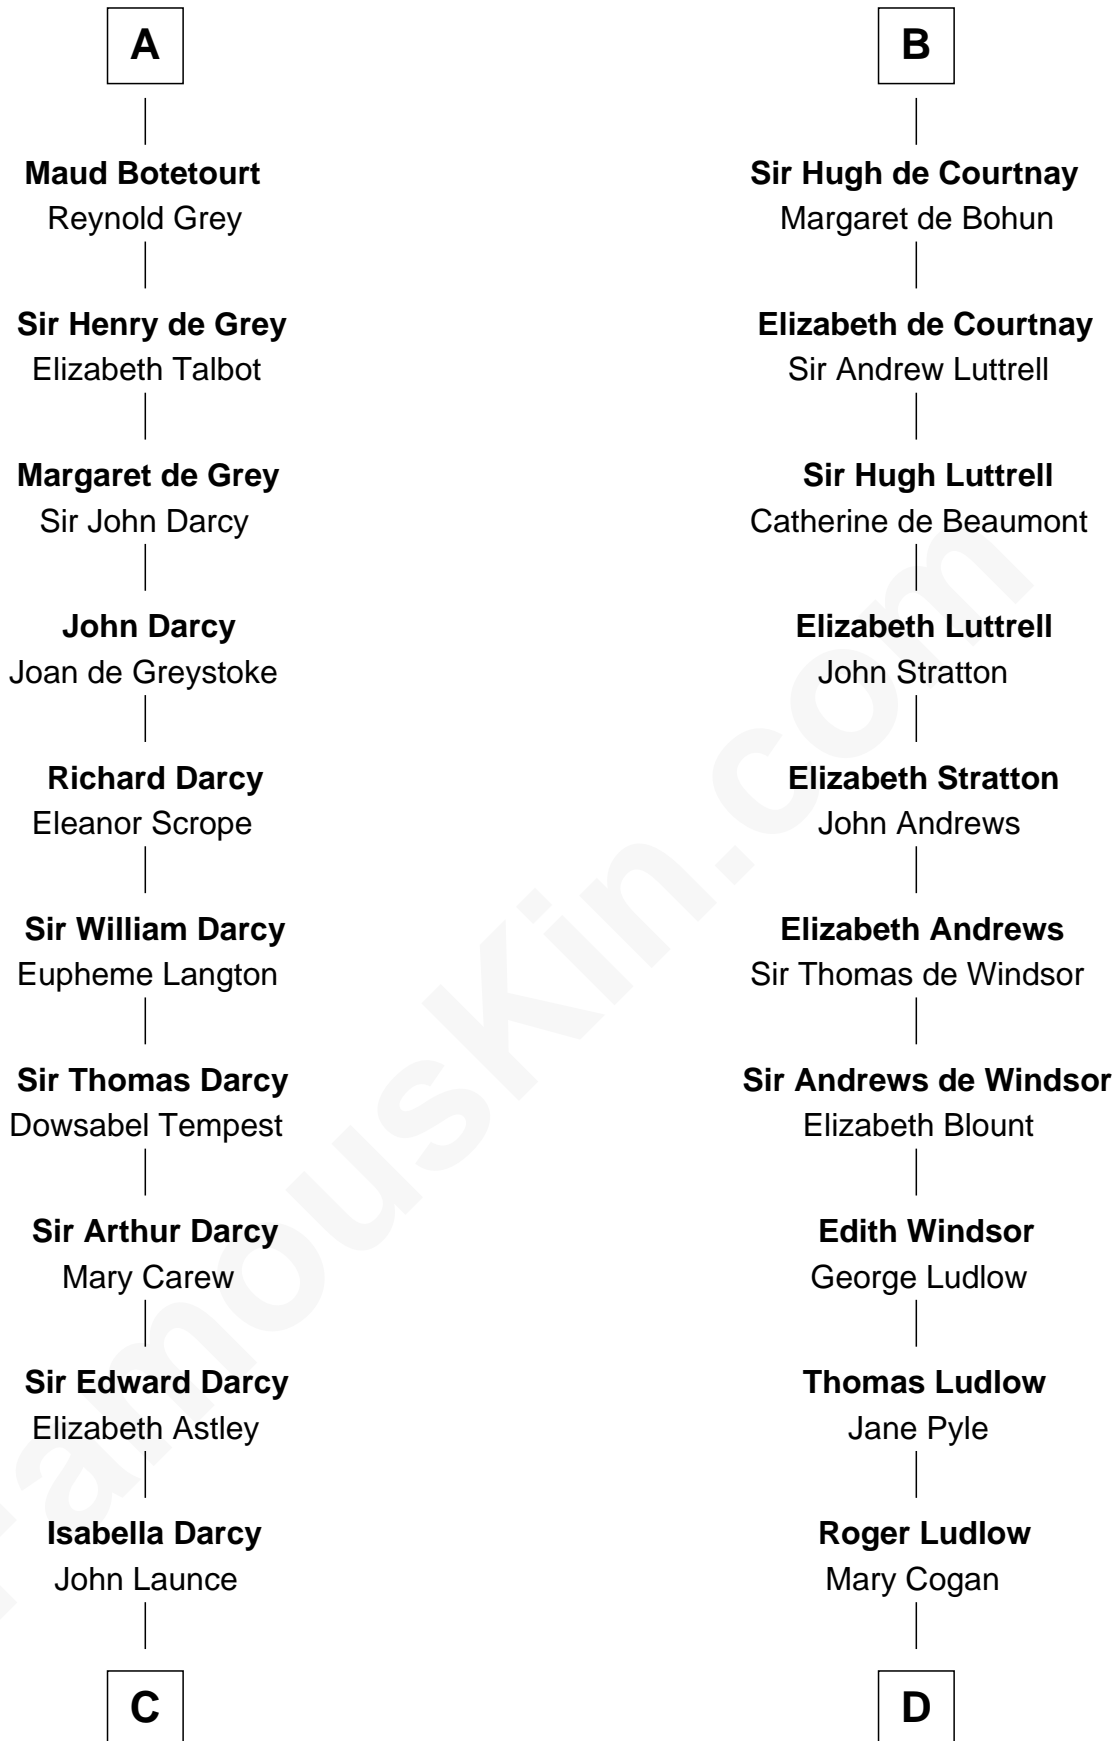

FamousKin.com

Relationship Chart of

Robert Treat Paine

Signer of the Declaration of Independence

20th cousin 1 time removed of

Caleb Brewster

Member of the Culper Spy Ring during the American Revolution

Sir Robert de Beaumont

Isabel de Vermandois

C

Mary Launce
Rev. John Sherman

Abigail Sherman
Rev. Samuel Willard

Abigail Willard
Rev. Samuel Treat

Eunice Treat
Thomas Paine

Robert Treat Paine
Signer of Declaration of Independence

D

Sarah Ludlow
Rev. Nathaniel Brewster

Daniel Brewster
Anna Jayne

Benjamin Brewster
Sarah Biggs

Caleb Brewster
Member of the Culper Spy Ring

FamousKin.com