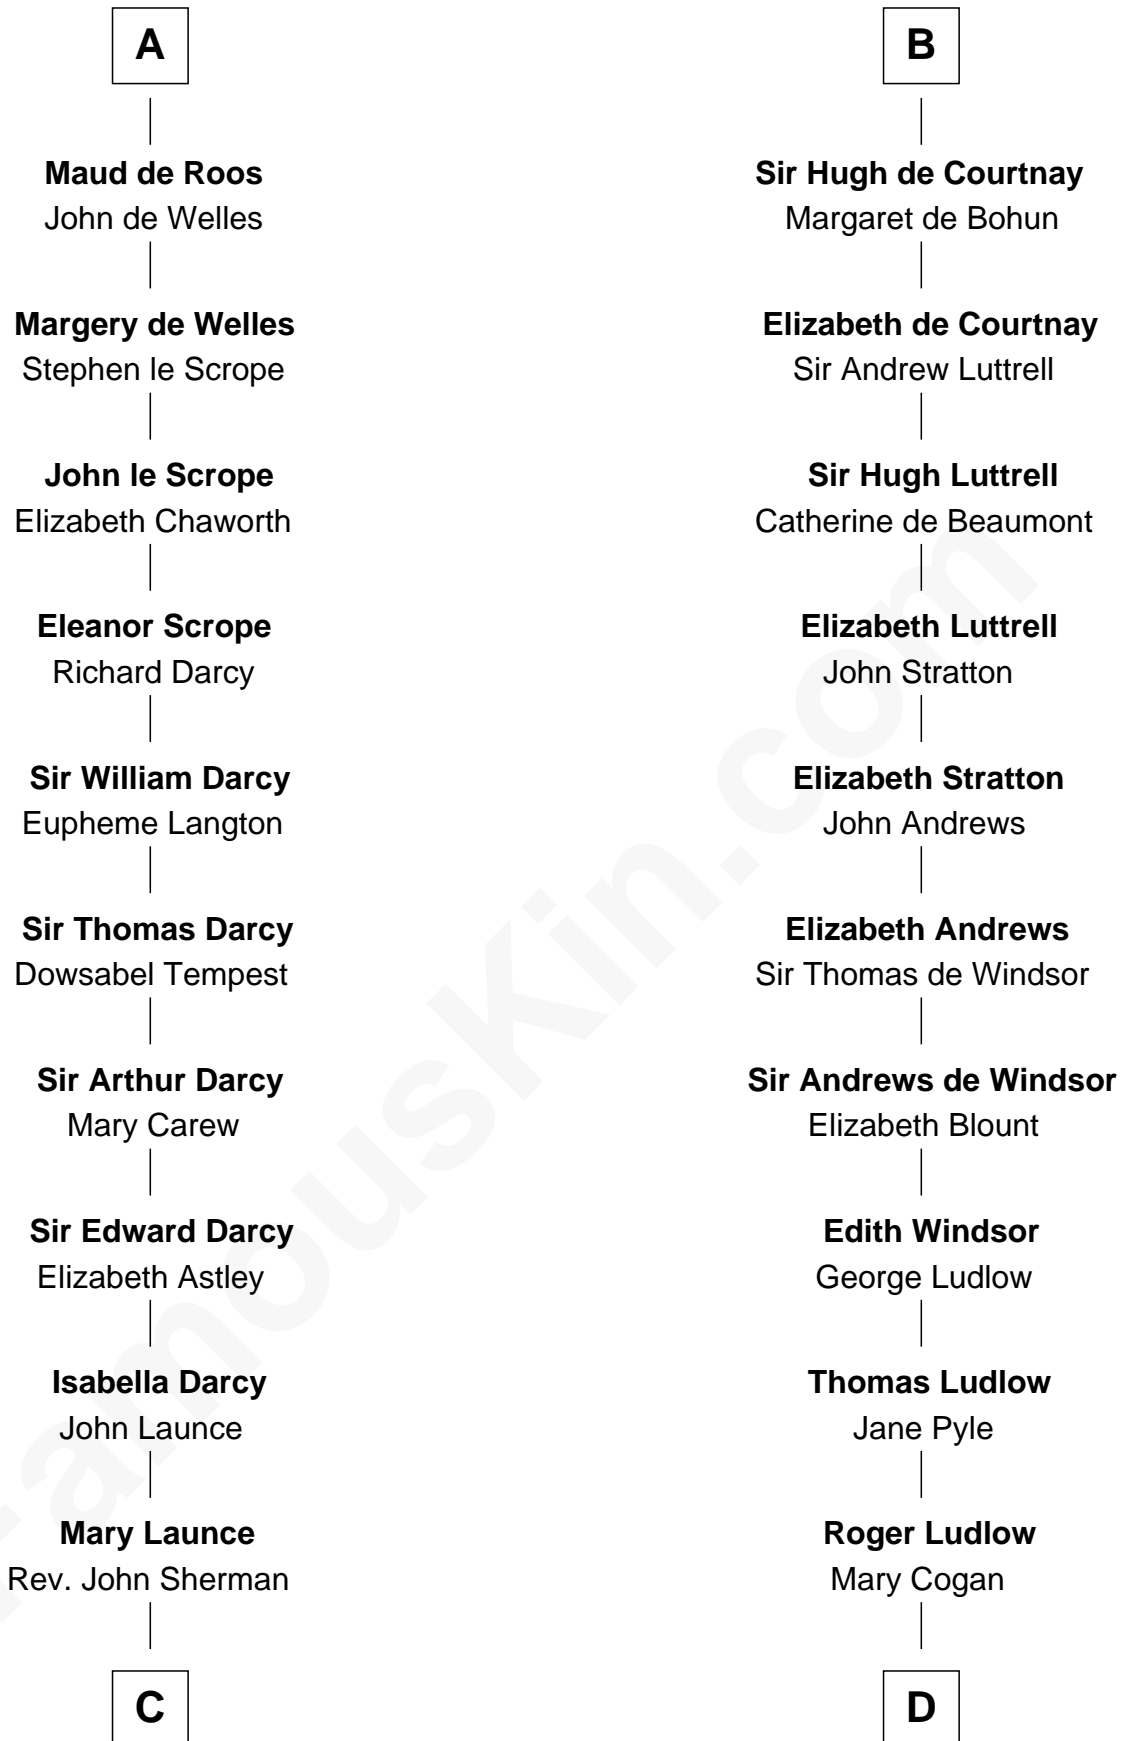

## Relationship Chart of

### Robert Treat Paine

Signer of the Declaration of Independence

20th cousin of

### Caleb Brewster

Member of the Culper Spy Ring during the American Revolution

**C**

**Abigail Sherman**  
Rev. Samuel Willard

**Abigail Willard**  
Rev. Samuel Treat

**Eunice Treat**  
Thomas Paine

**Robert Treat Paine**  
*Signer of Declaration of Independence*