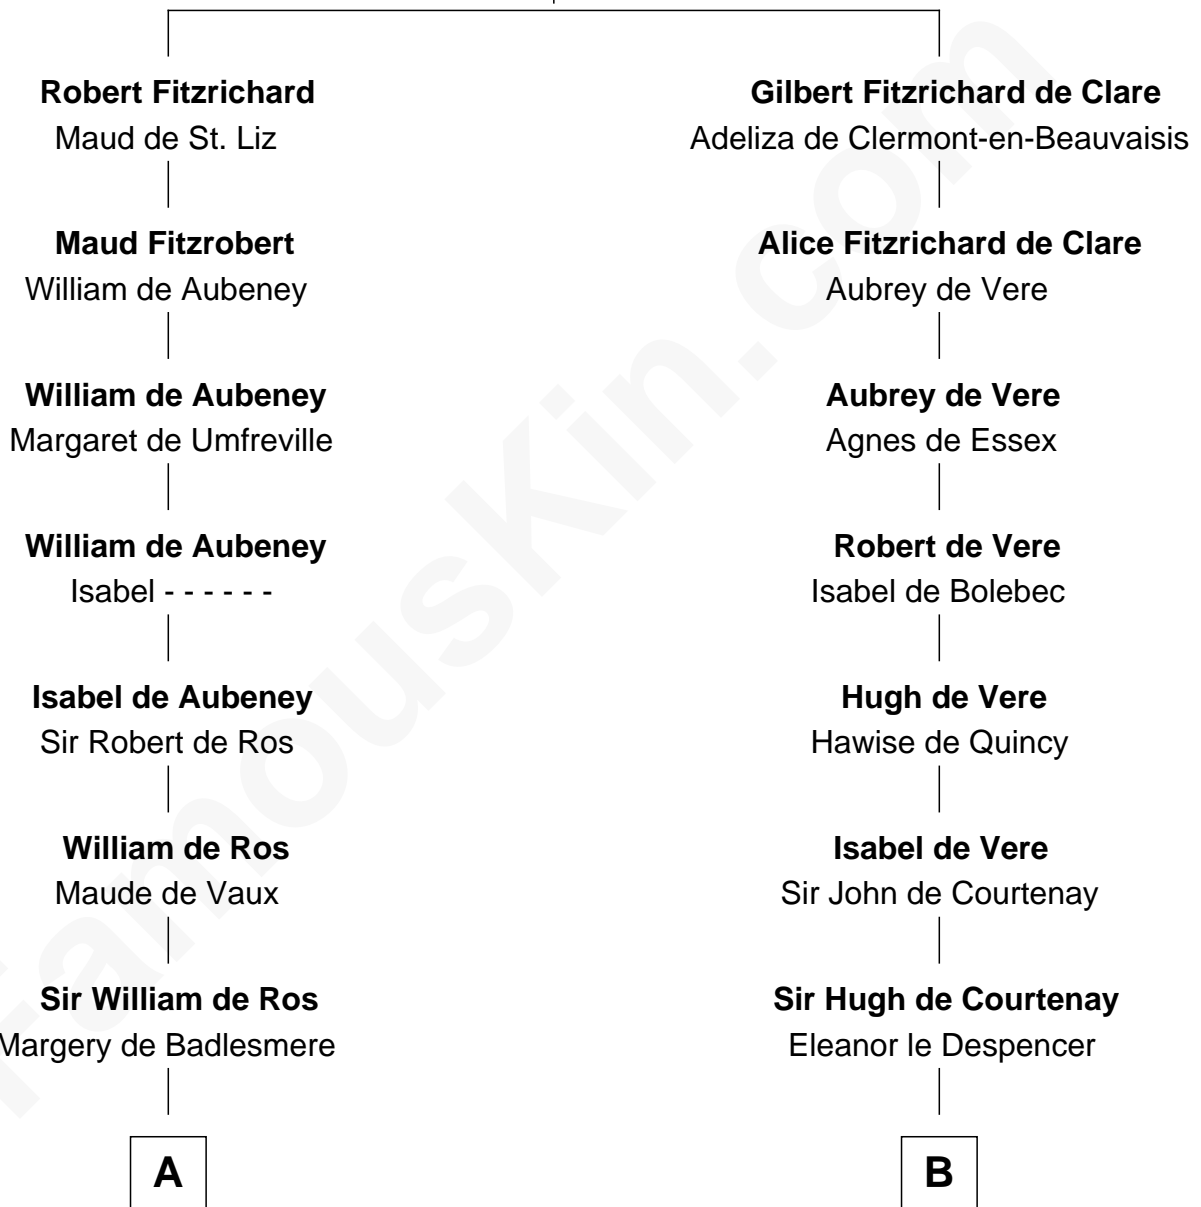

FamousKin.com

Relationship Chart of

Robert Treat Paine

Signer of the Declaration of Independence

20th cousin 1 time removed of

Caleb Brewster

Member of the Culper Spy Ring during the American Revolution

Richard Fitzgilbert

Rohese Giffard

C

Abigail Sherman
Rev. Samuel Willard

Abigail Willard
Rev. Samuel Treat

Eunice Treat
Thomas Paine

Robert Treat Paine
Signer of Declaration of Independence

D

Roger Ludlow
Mary Cogan