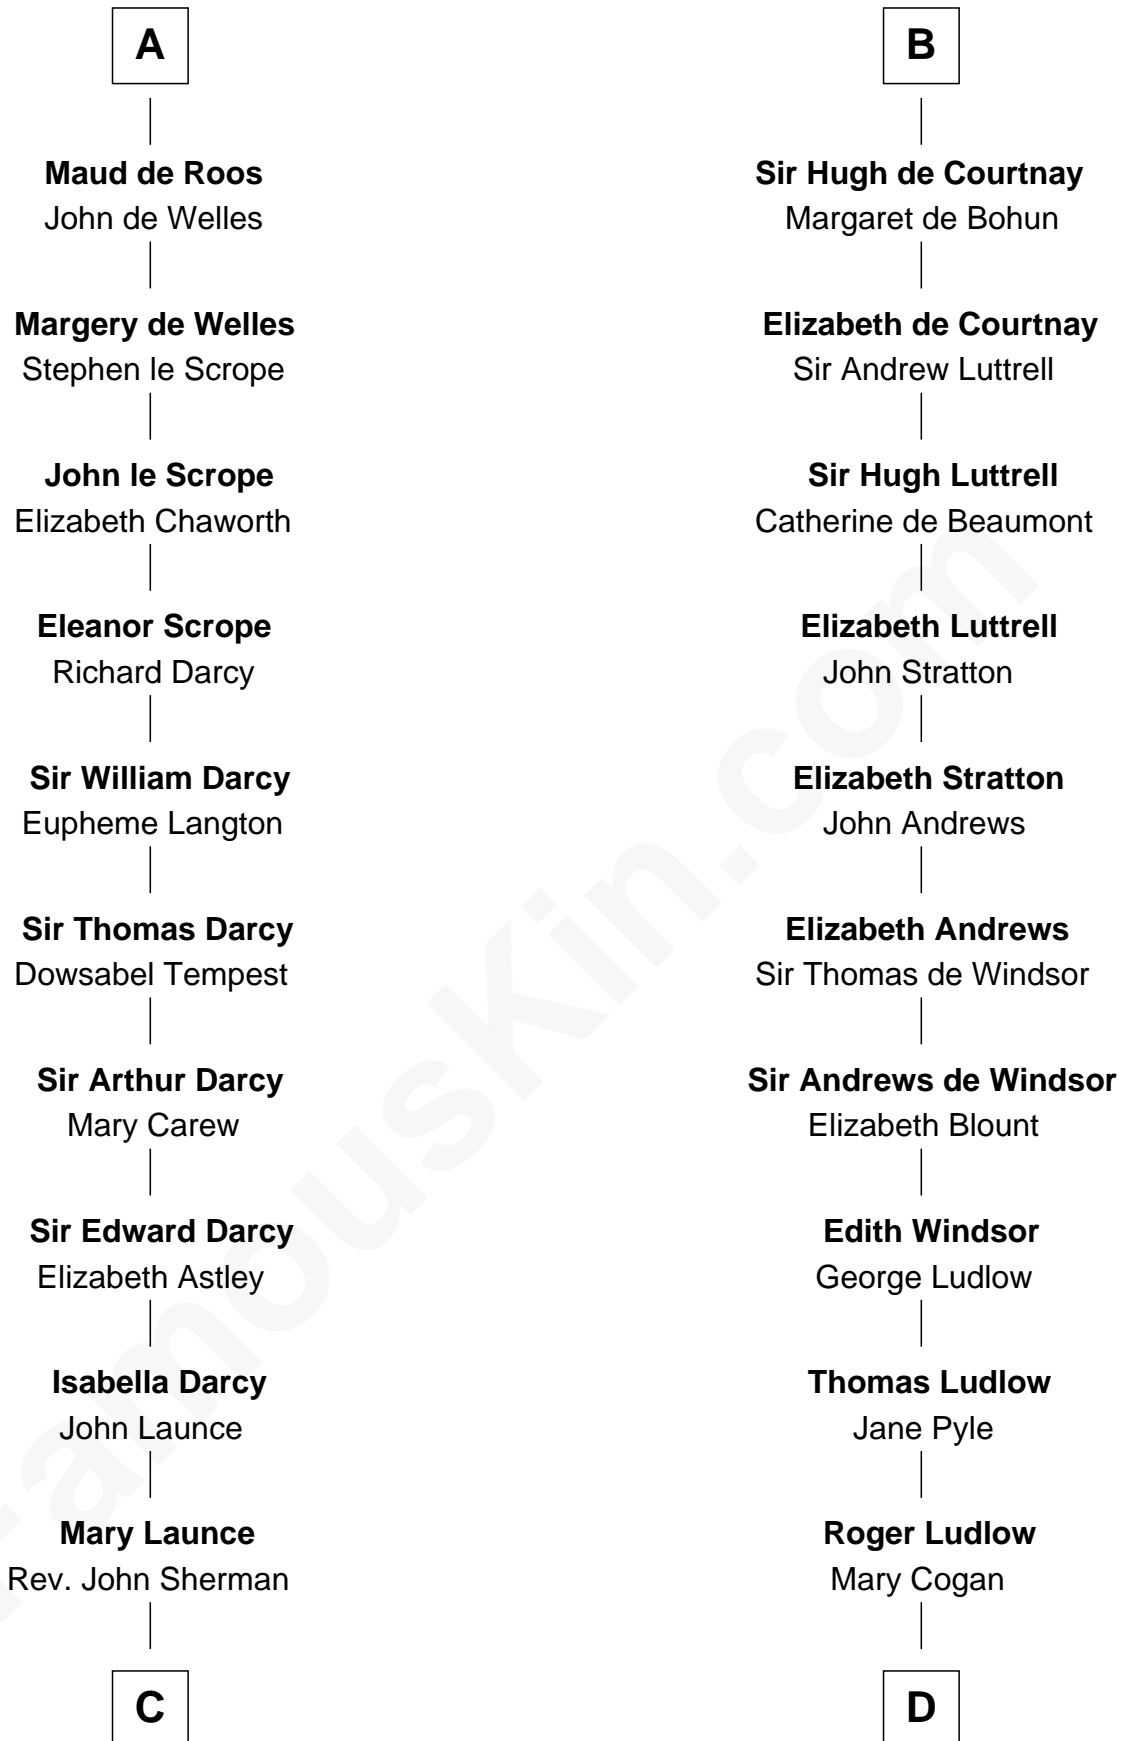

## Relationship Chart of

### Robert Treat Paine

*Signer of the Declaration of Independence*

20th cousin of

### Caleb Brewster

*Member of the Culper Spy Ring during the American Revolution*

**Simon I de St. Liz**  
Maud of Northumberland

**C**

**Abigail Sherman**  
Rev. Samuel Willard

**Abigail Willard**  
Rev. Samuel Treat