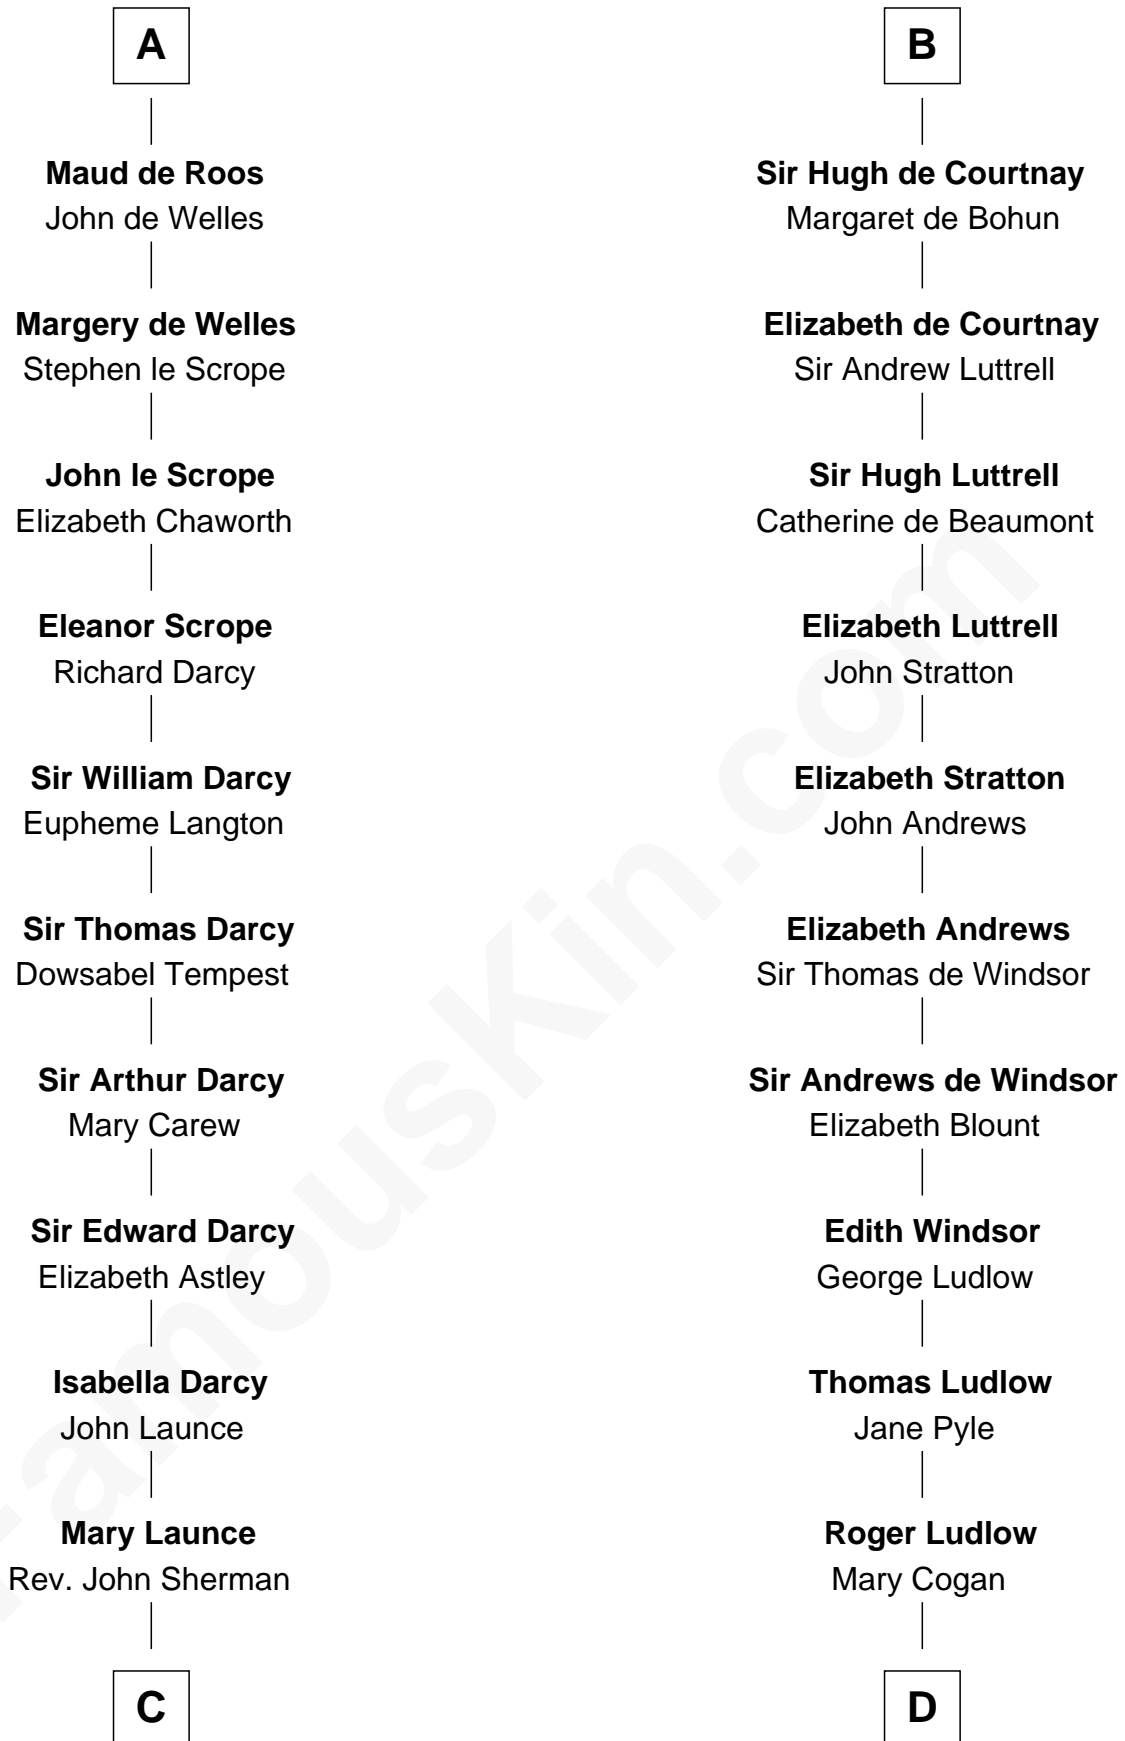

FamousKin.com

Relationship Chart of

Robert Treat Paine

Signer of the Declaration of Independence

20th cousin of

Caleb Brewster

Member of the Culper Spy Ring during the American Revolution

C

Abigail Sherman
Rev. Samuel Willard

Abigail Willard
Rev. Samuel Treat

Eunice Treat
Thomas Paine

Robert Treat Paine
Signer of Declaration of Independence

D

Sarah Ludlow
Rev. Nathaniel Brewster

Daniel Brewster
Anna Jayne

Benjamin Brewster
Sarah Biggs

Caleb Brewster
Member of the Culper Spy Ring

FamousKin.com