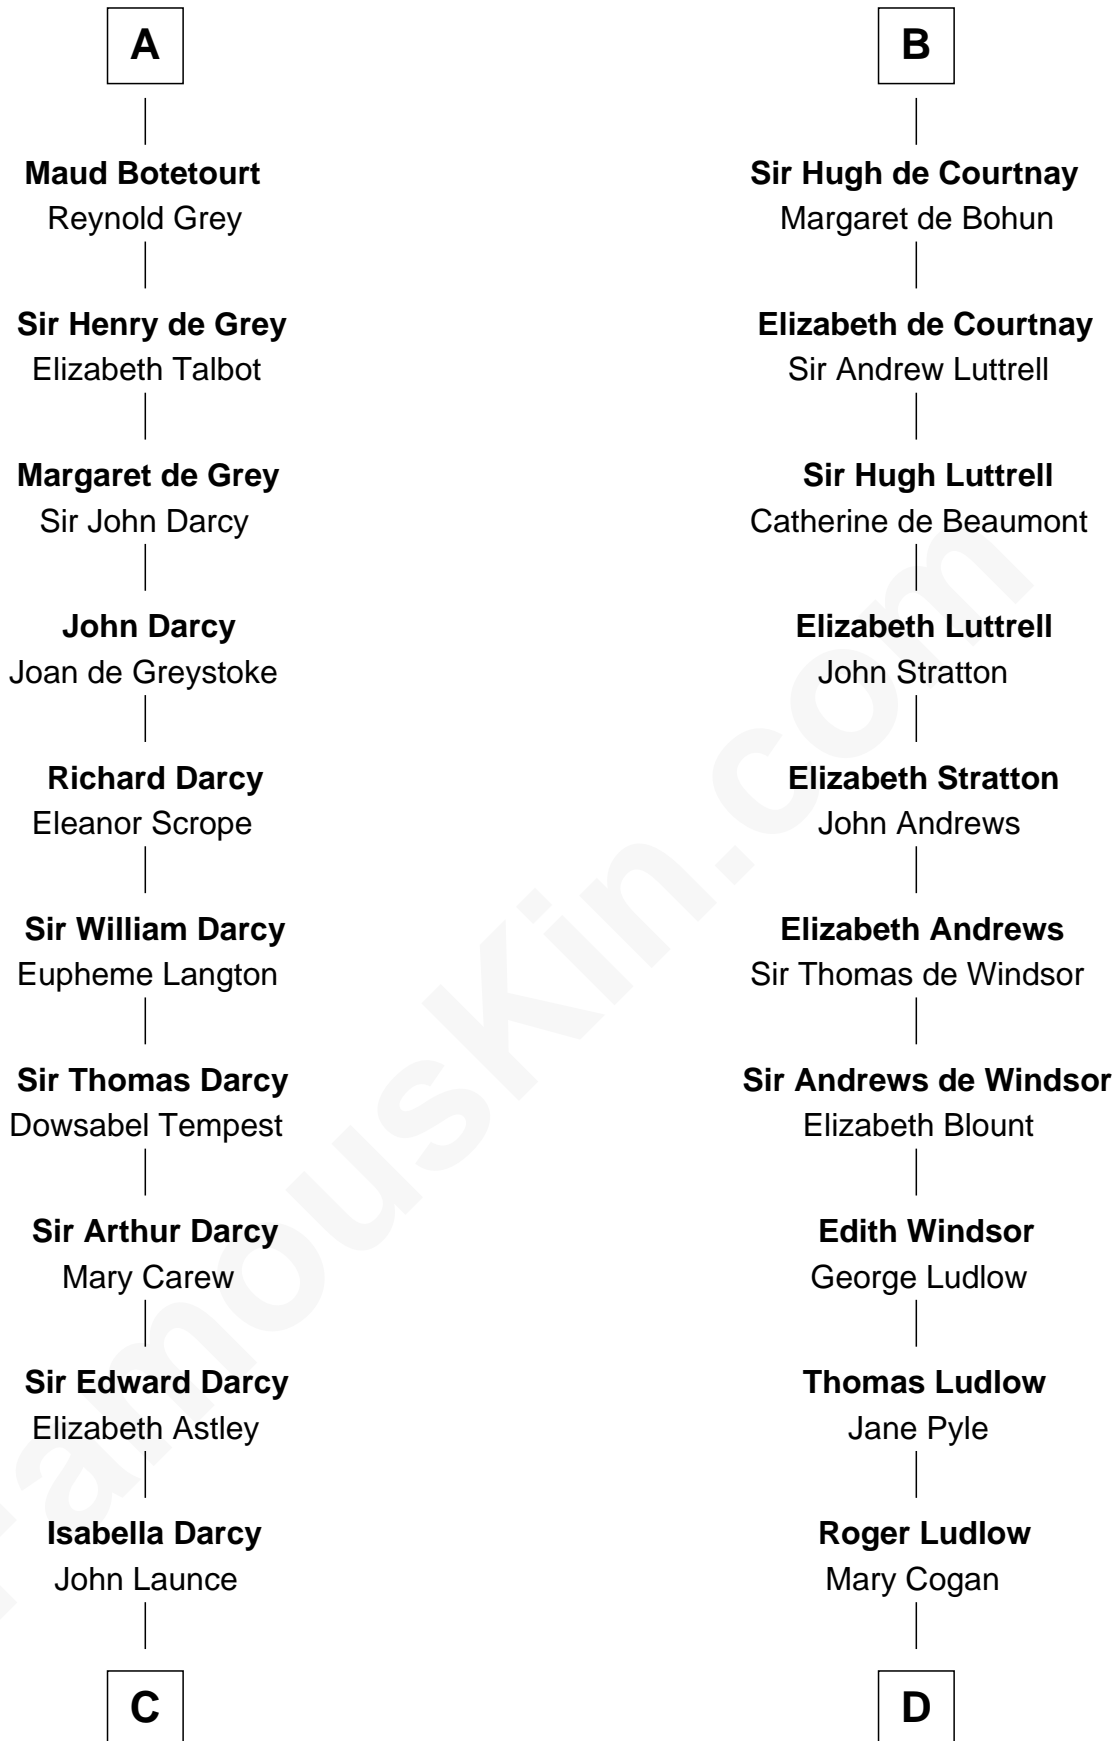

FamousKin.com

Relationship Chart of

Robert Treat Paine

Signer of the Declaration of Independence

20th cousin 1 time removed of

Caleb Brewster

Member of the Culper Spy Ring during the American Revolution

Ralph de Gael

C

Mary Launce
Rev. John Sherman

Abigail Sherman
Rev. Samuel Willard

Abigail Willard
Rev. Samuel Treat

Eunice Treat
Thomas Paine

Robert Treat Paine
Signer of Declaration of Independence

D

Sarah Ludlow
Rev. Nathaniel Brewster

Daniel Brewster
Anna Jayne

Benjamin Brewster
Sarah Biggs

Caleb Brewster
Member of the Culper Spy Ring

FamousKin.com