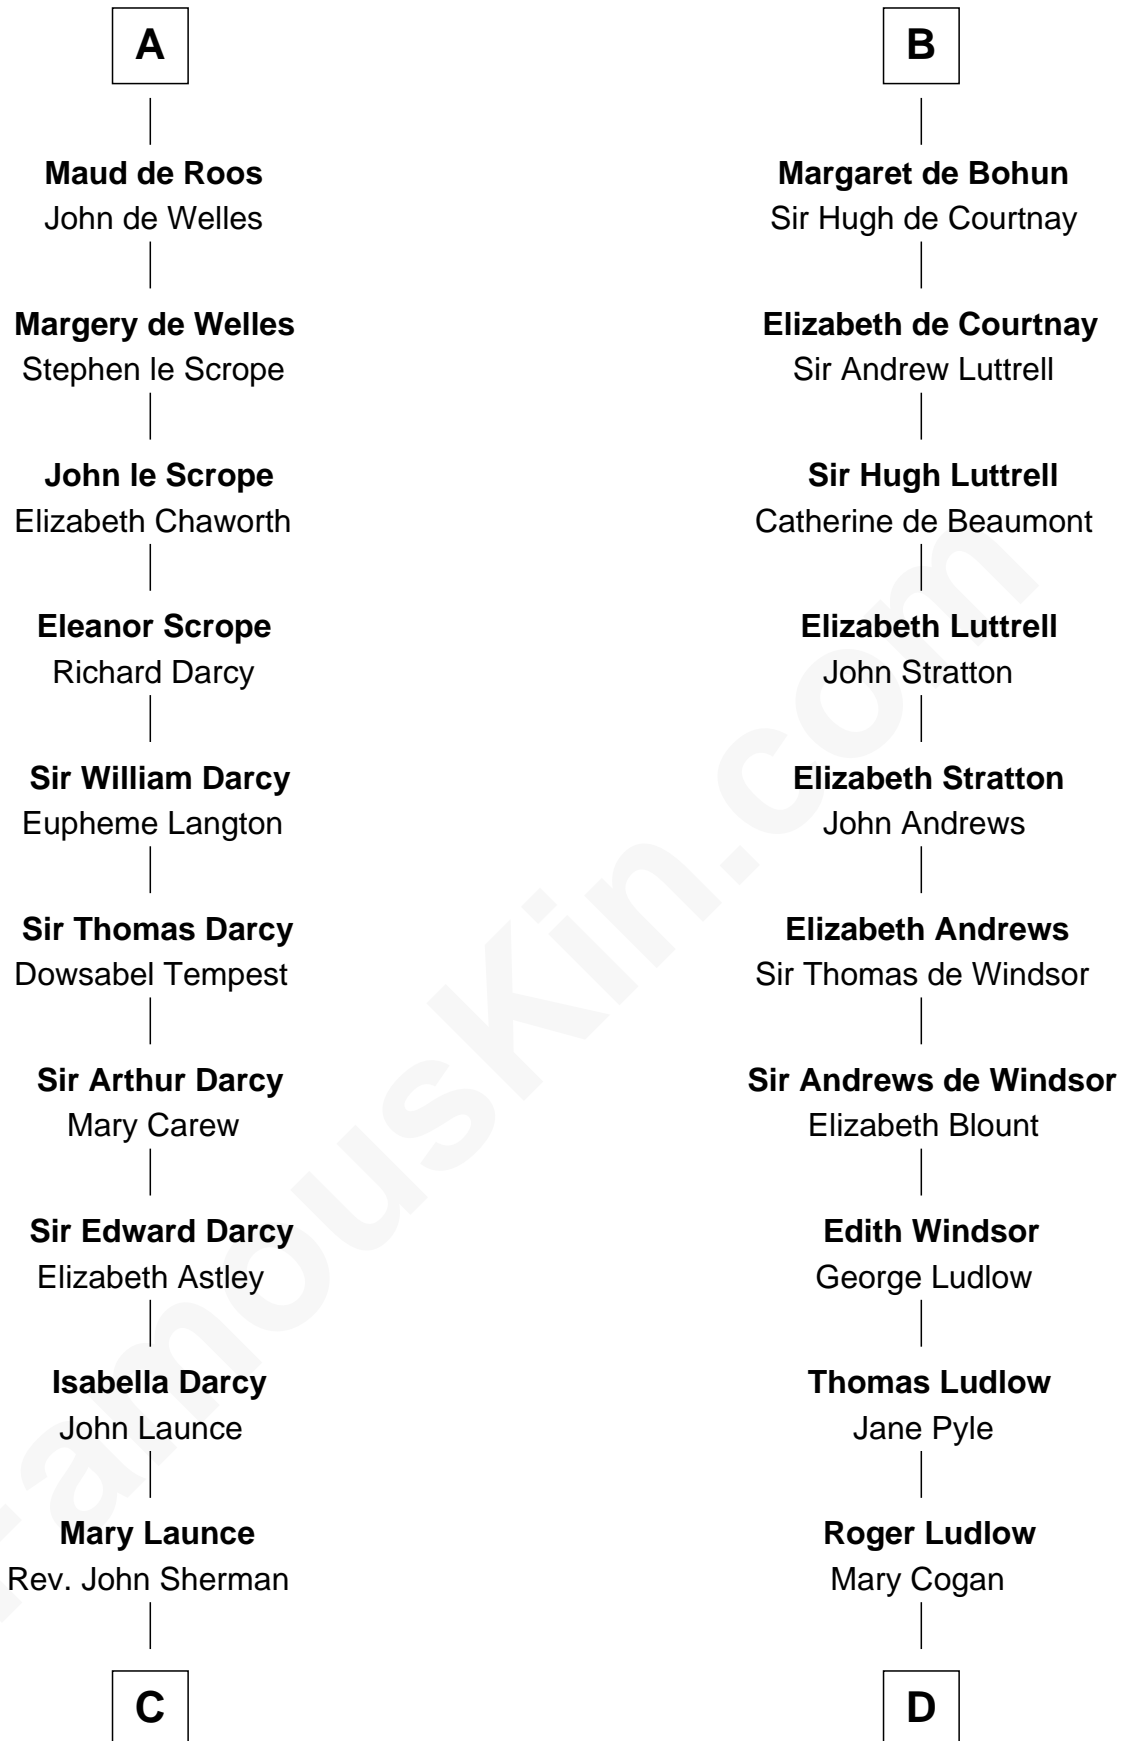

FamousKin.com

Relationship Chart of

Robert Treat Paine

Signer of the Declaration of Independence

20th cousin of

Caleb Brewster

Member of the Culper Spy Ring during the American Revolution

C

Abigail Sherman
Rev. Samuel Willard

Abigail Willard
Rev. Samuel Treat

Eunice Treat
Thomas Paine

Robert Treat Paine
Signer of Declaration of Independence

D

Sarah Ludlow
Rev. Nathaniel Brewster

Daniel Brewster
Anna Jayne

Benjamin Brewster
Sarah Biggs

Caleb Brewster
Member of the Culper Spy Ring

FamousKin.com