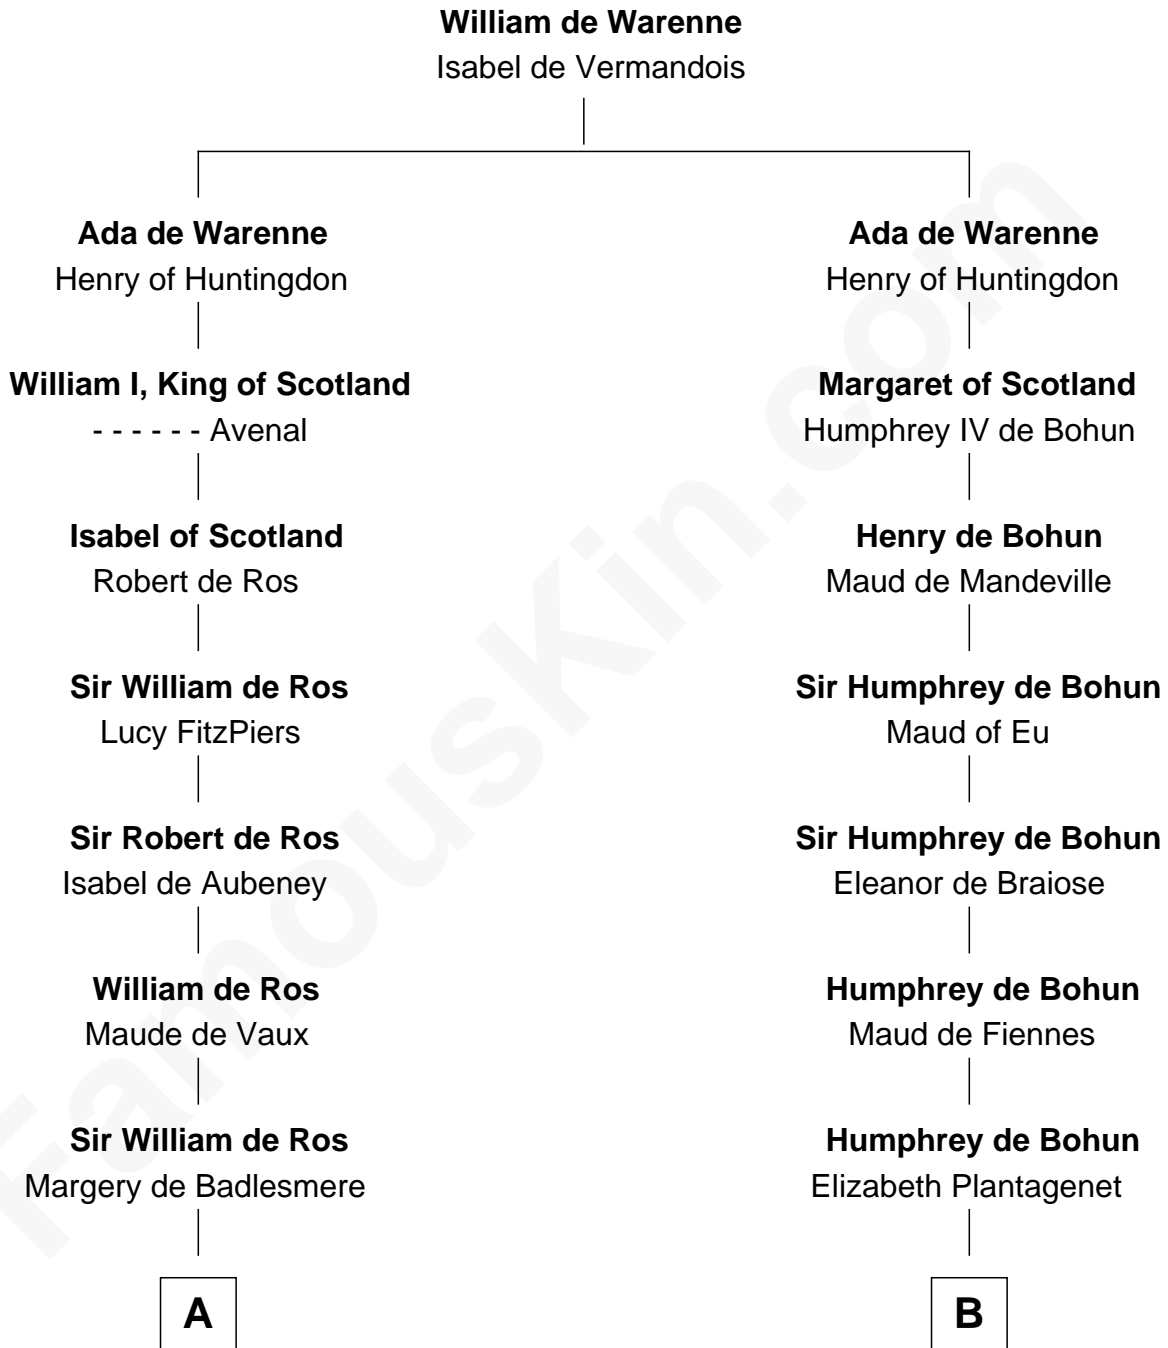

FamousKin.com

Relationship Chart of

Robert Treat Paine

Signer of the Declaration of Independence

20th cousin of

Caleb Brewster

Member of the Culper Spy Ring during the American Revolution

C

Abigail Sherman
Rev. Samuel Willard

Abigail Willard
Rev. Samuel Treat

Eunice Treat
Thomas Paine

Robert Treat Paine
Signer of Declaration of Independence

D

Sarah Ludlow
Rev. Nathaniel Brewster

Daniel Brewster
Anna Jayne

Benjamin Brewster
Sarah Biggs

Caleb Brewster
Member of the Culper Spy Ring

FamousKin.com