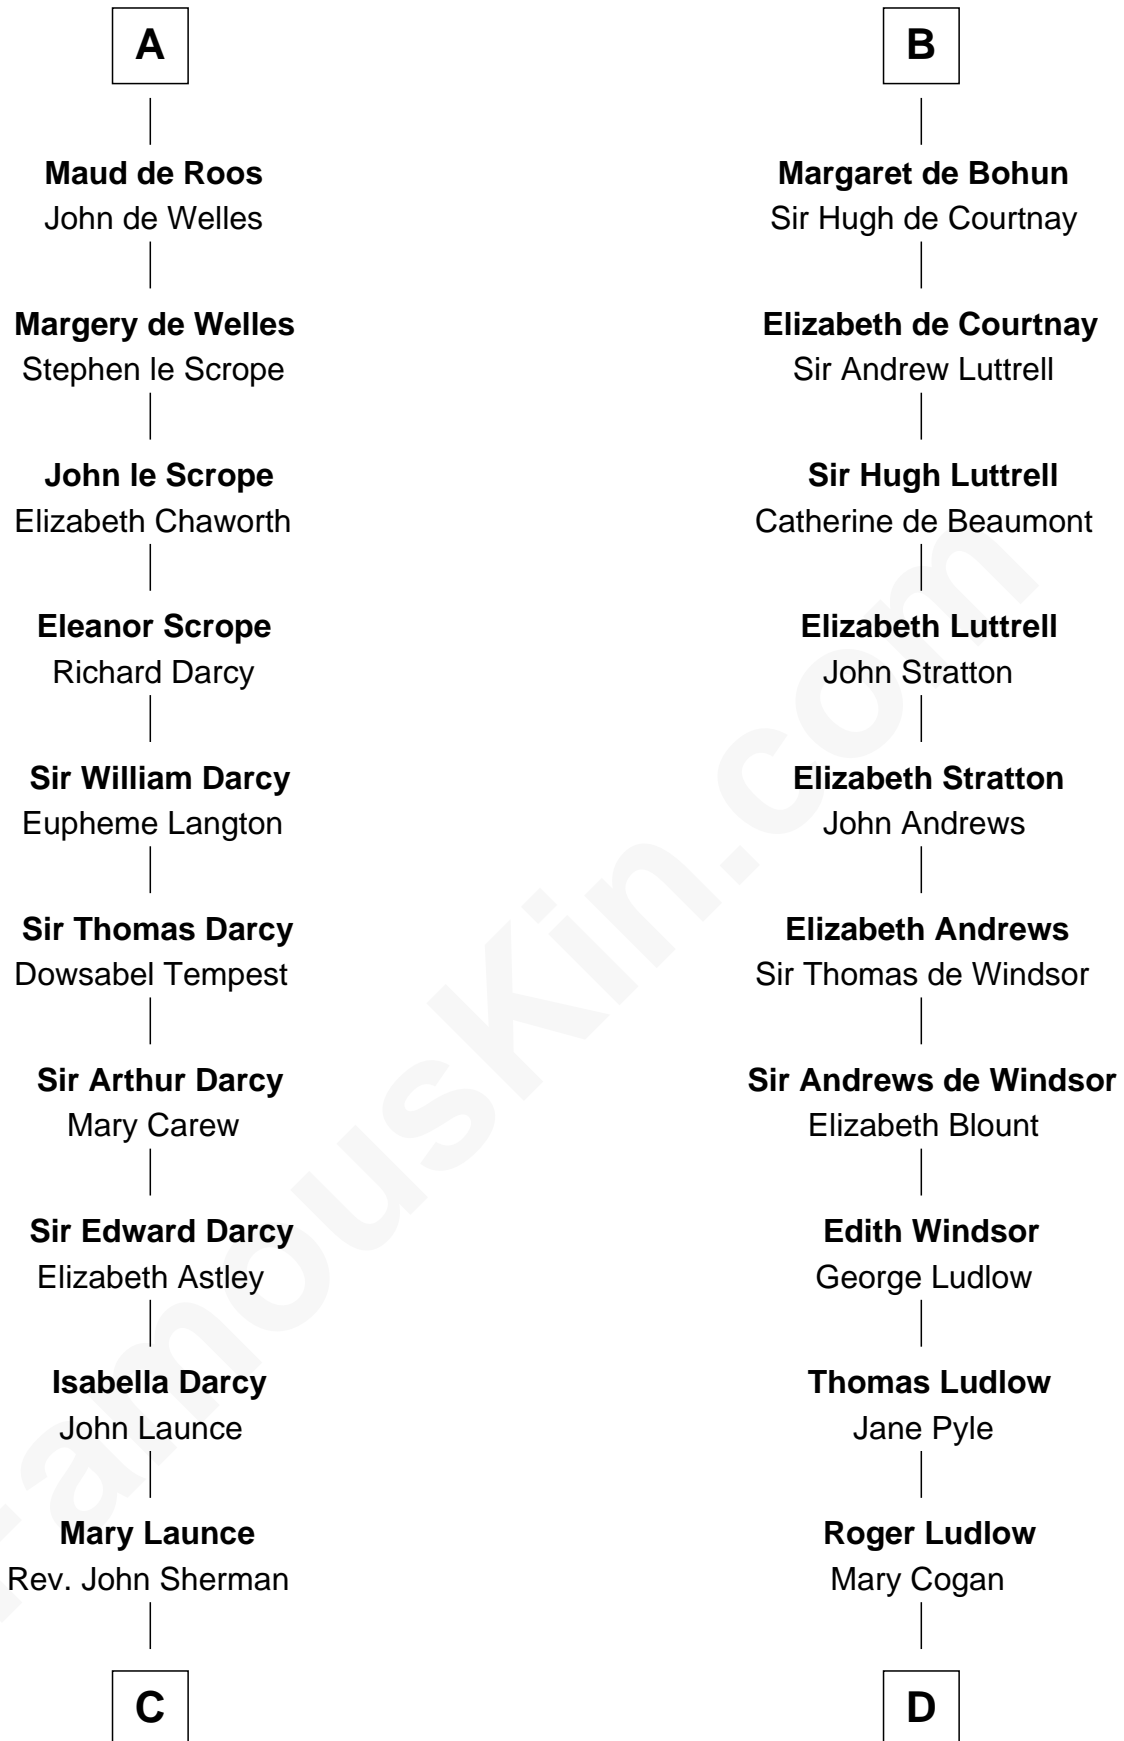

## Relationship Chart of

### Robert Treat Paine

*Signer of the Declaration of Independence*

20th cousin of

### Caleb Brewster

*Member of the Culper Spy Ring during the American Revolution*

**David I, King of Scotland**  
Maud of Northumberland

**C**

**Abigail Sherman**  
Rev. Samuel Willard

**Abigail Willard**  
Rev. Samuel Treat