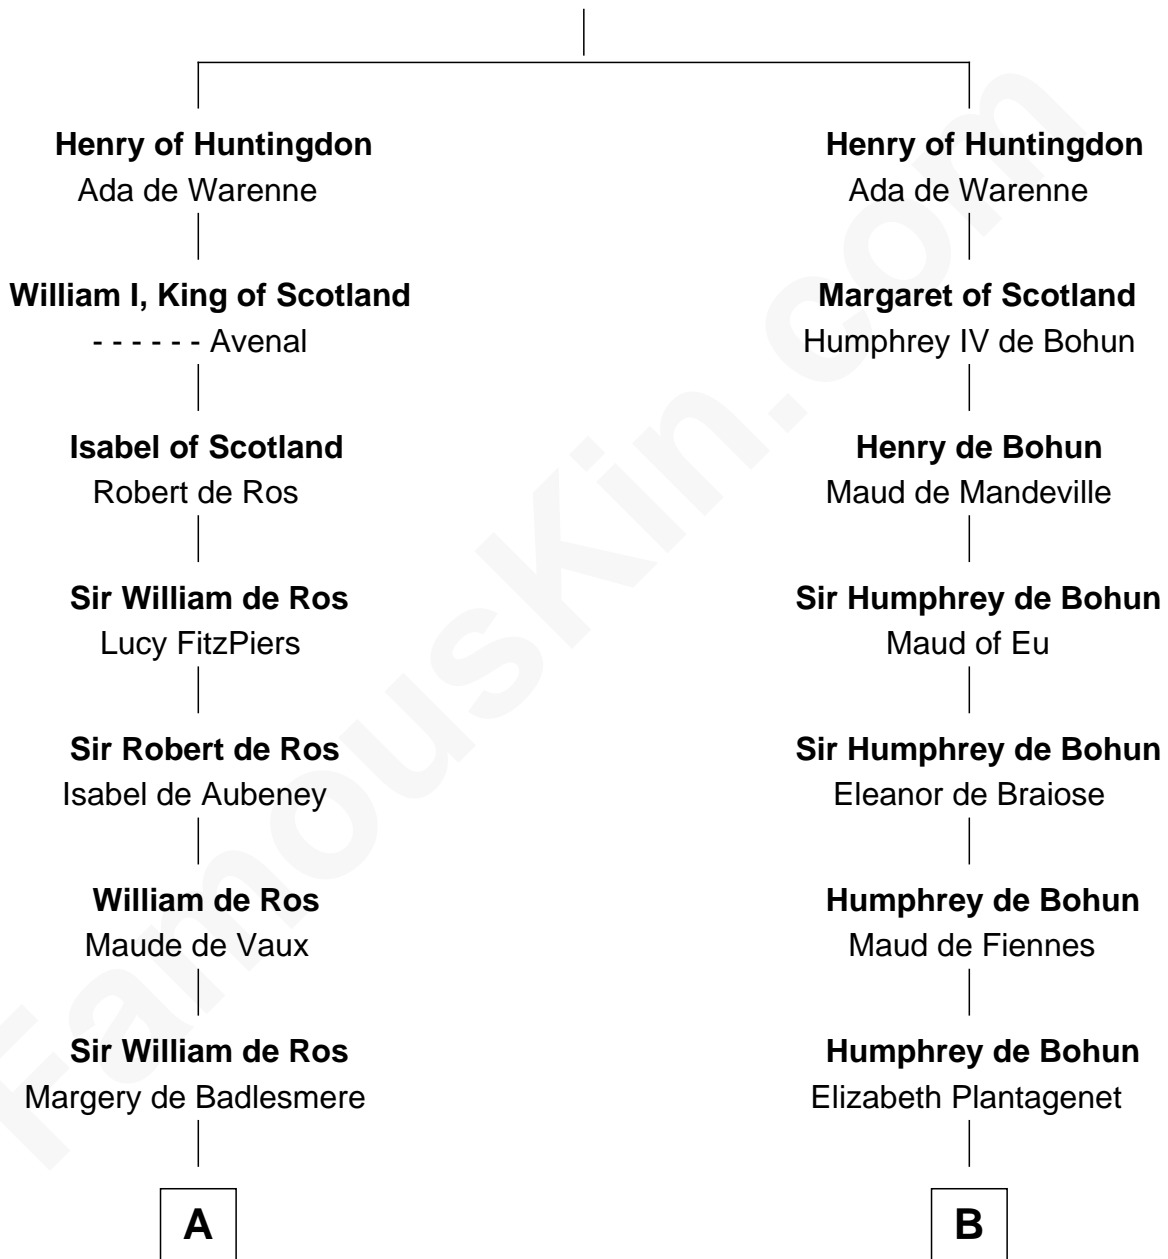

## Relationship Chart of

### Robert Treat Paine

*Signer of the Declaration of Independence*

20th cousin of

### Caleb Brewster

*Member of the Culper Spy Ring during the American Revolution*

**David I, King of Scotland**  
Maud of Northumberland

**C**

**Abigail Sherman**  
Rev. Samuel Willard

**Abigail Willard**  
Rev. Samuel Treat

**Caleb Brewster**  
*Member of the Culper Spy Ring*

FamousKin.com