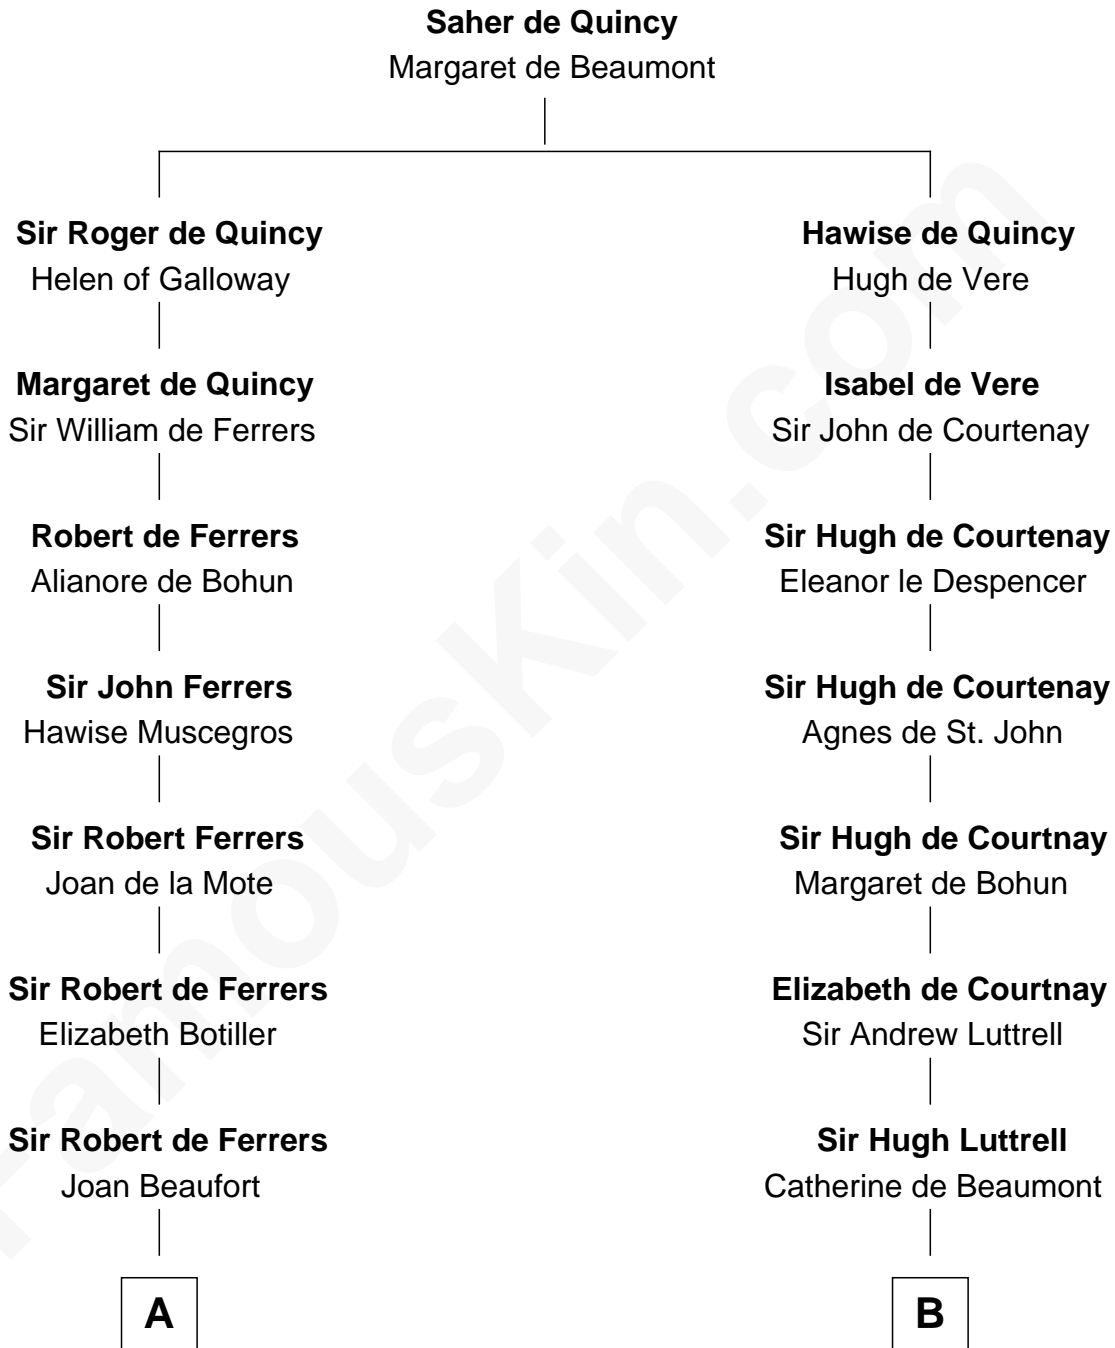

## Relationship Chart of

### Robert Treat Paine

*Signer of the Declaration of Independence*

17th cousin 2 times removed of

**Caleb Brewster**

*Member of the Culper Spy Ring during the American Revolution*

**C**

**Abigail Willard**  
Rev. Samuel Treat