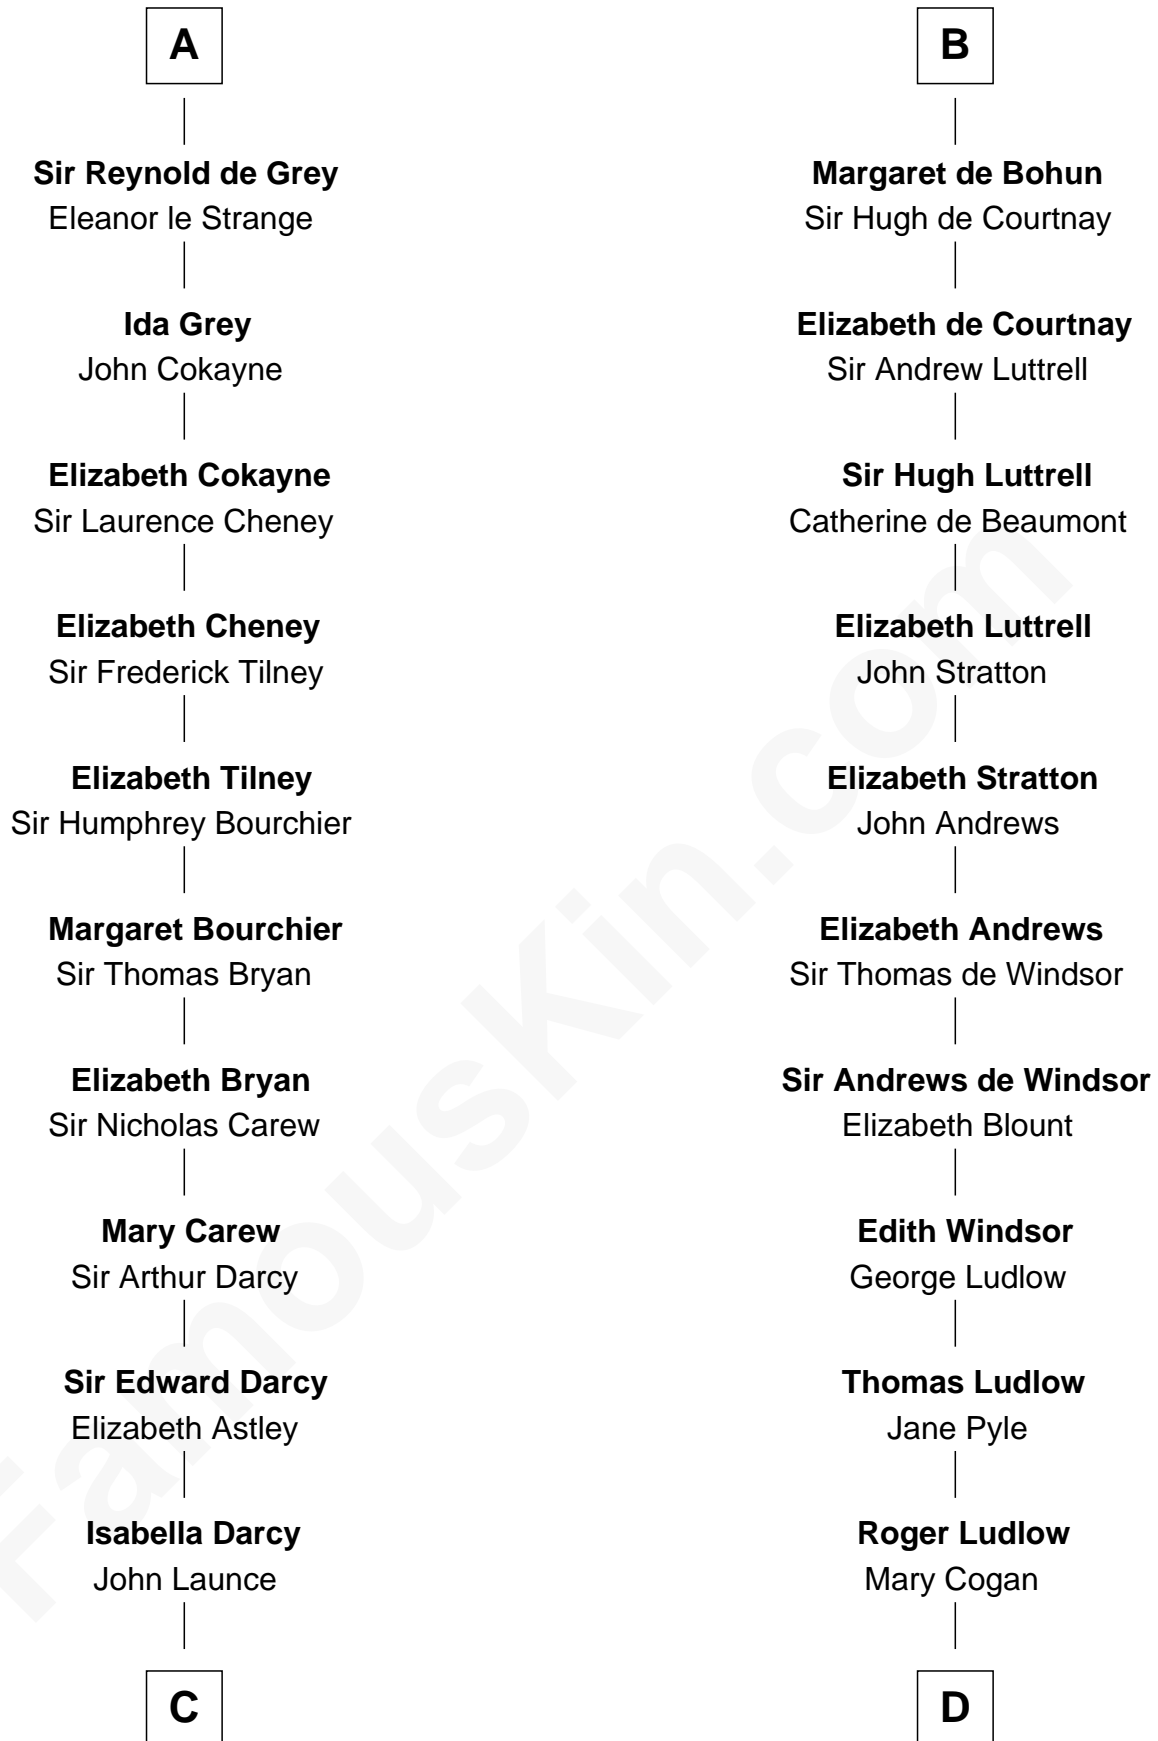

FamousKin.com

Relationship Chart of

Robert Treat Paine

Signer of the Declaration of Independence

20th cousin 1 time removed of

Caleb Brewster

Member of the Culper Spy Ring during the American Revolution

C

Mary Launce
Rev. John Sherman

Abigail Sherman
Rev. Samuel Willard

Abigail Willard
Rev. Samuel Treat

Eunice Treat
Thomas Paine

Robert Treat Paine
Signer of Declaration of Independence

D

Sarah Ludlow
Rev. Nathaniel Brewster

Daniel Brewster
Anna Jayne

Benjamin Brewster
Sarah Biggs

Caleb Brewster
Member of the Culper Spy Ring

FamousKin.com