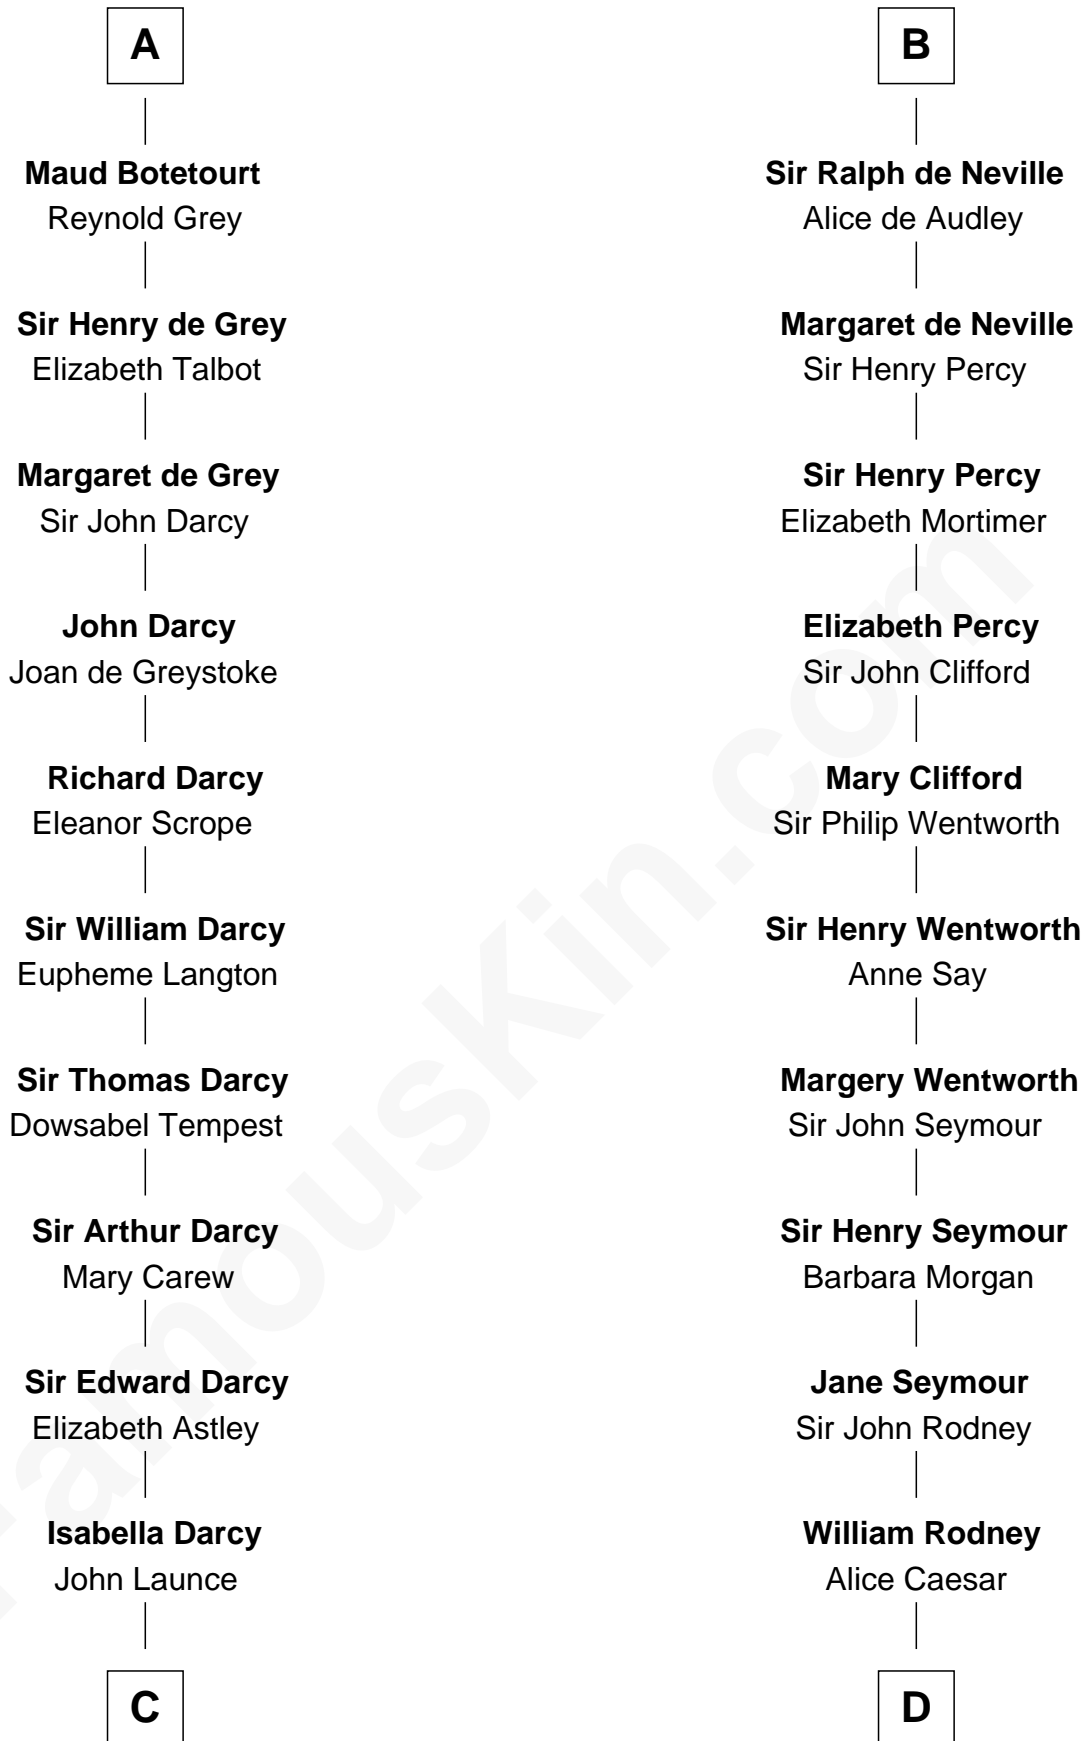

FamousKin.com

Relationship Chart of

Robert Treat Paine

Signer of the Declaration of Independence

20th cousin 1 time removed of

Caesar Rodney

Signer of the Declaration of Independence

C

Mary Launce
Rev. John Sherman

Abigail Sherman
Rev. Samuel Willard

Abigail Willard
Rev. Samuel Treat

Eunice Treat
Thomas Paine

Robert Treat Paine
Signer of Declaration of Independence

D

William Rodney
Rachel - - - - -

Capt. William Rodney
Sarah Jones

Caesar Rodney
Elizabeth Crawford

Caesar Rodney
Signer of Declaration of Independence

FamousKin.com