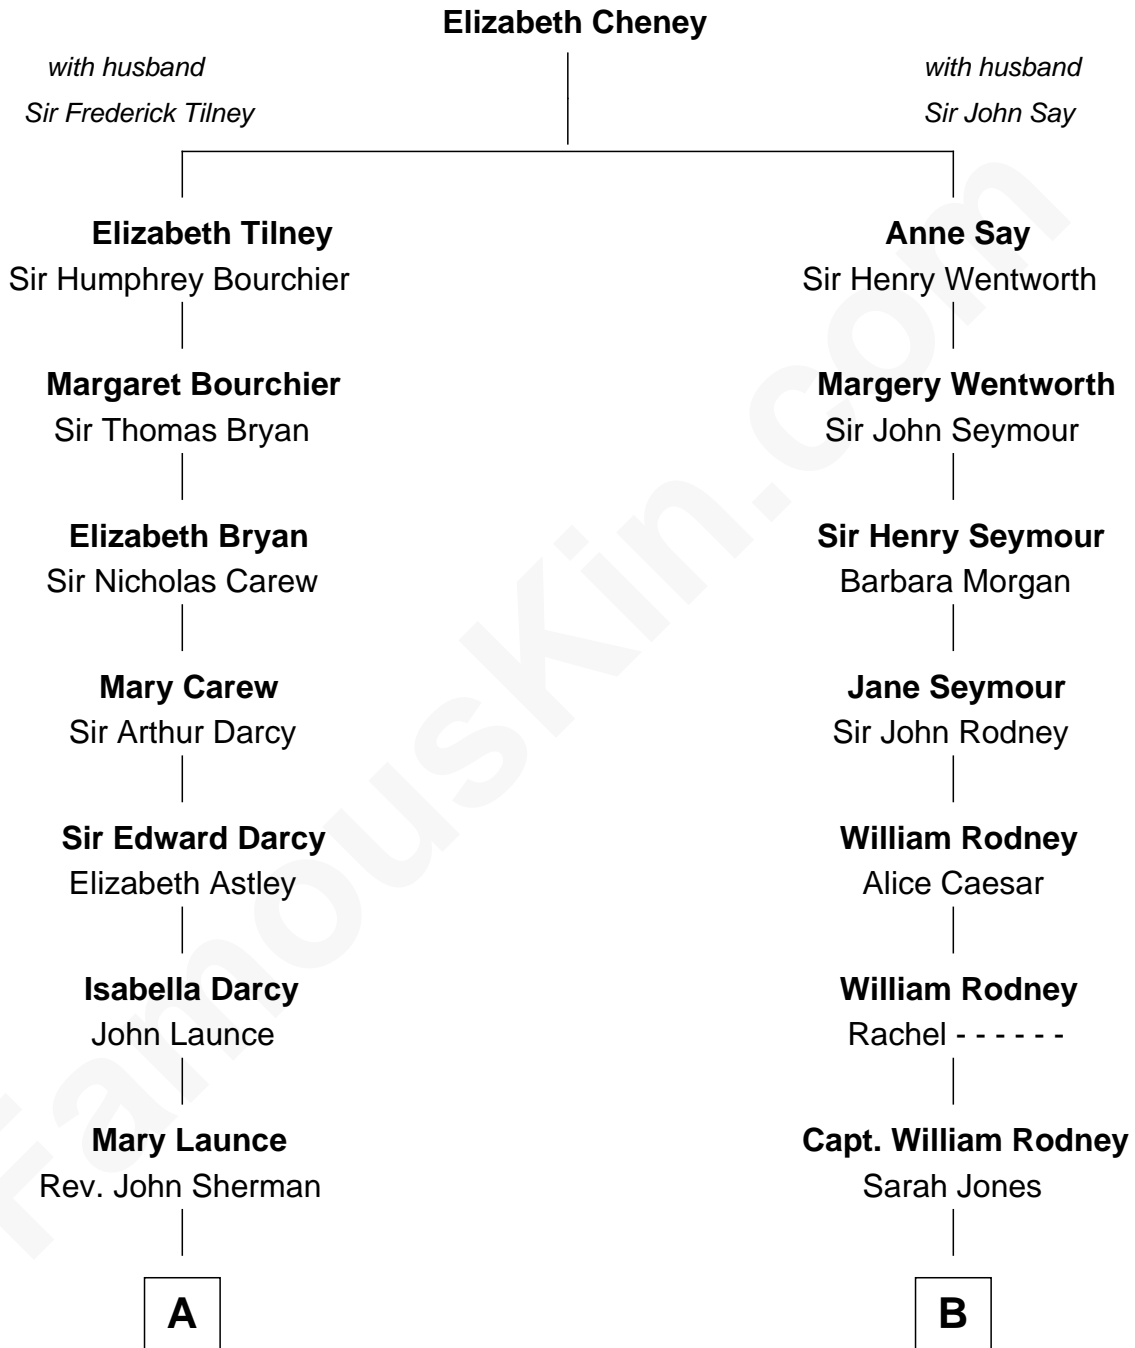

FamousKin.com

Relationship Chart of

Robert Treat Paine

Signer of the Declaration of Independence

8th cousin 2 times removed of

Caesar Rodney

Signer of the Declaration of Independence

FamousKin.com