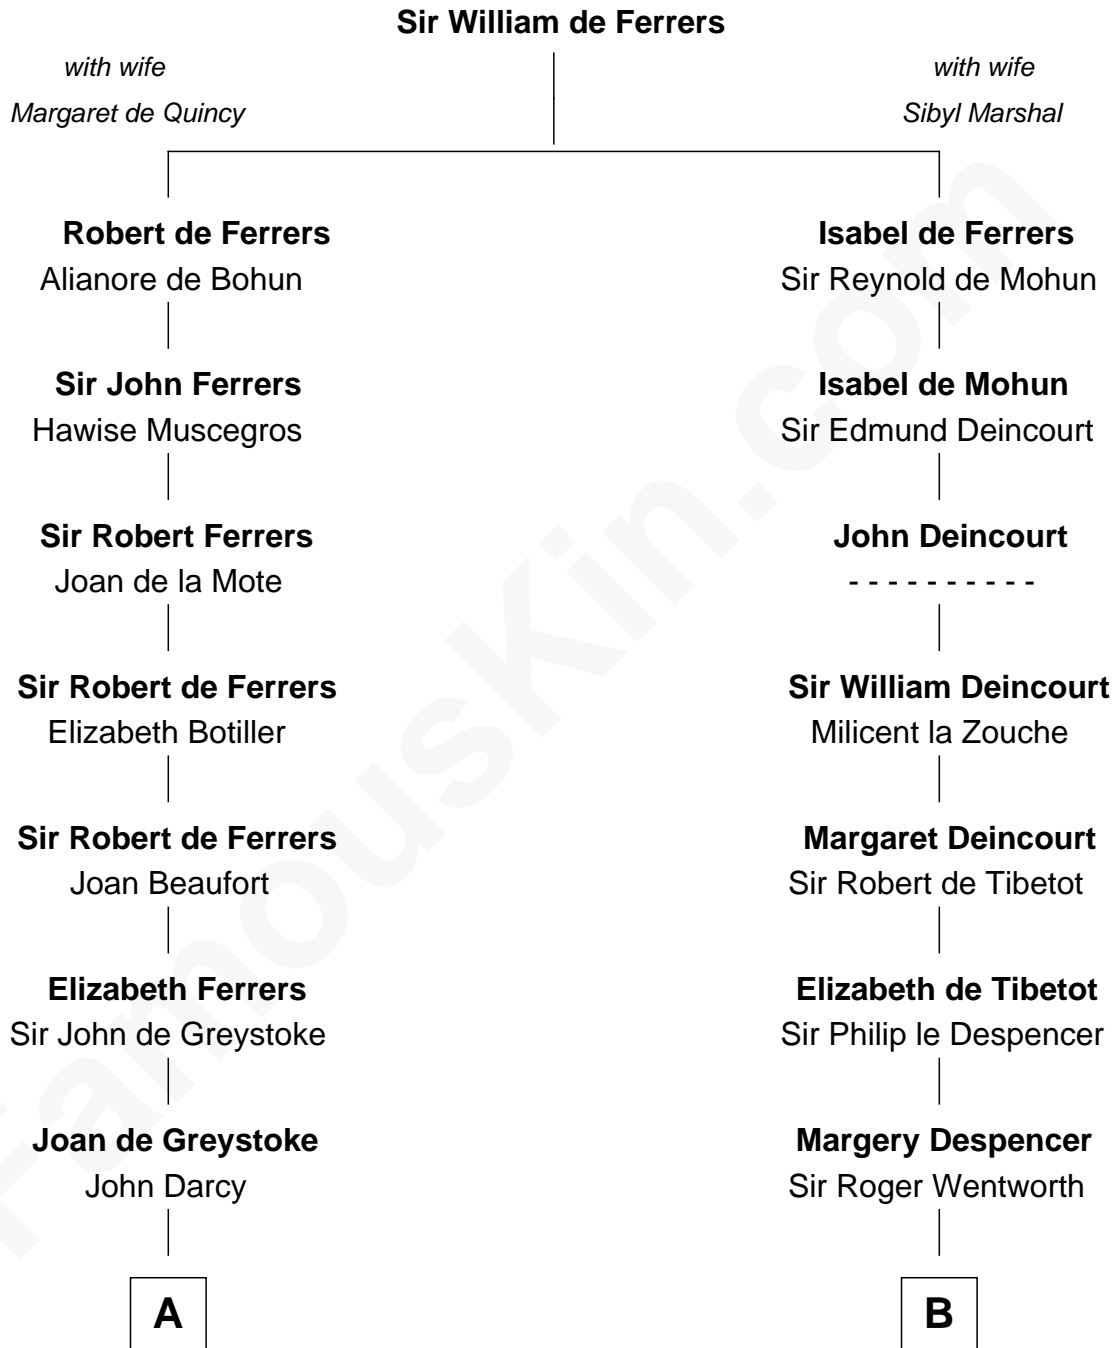

FamousKin.com

Relationship Chart of

Robert Treat Paine

Signer of the Declaration of Independence

16th cousin 1 time removed of

Caesar Rodney

Signer of the Declaration of Independence

A