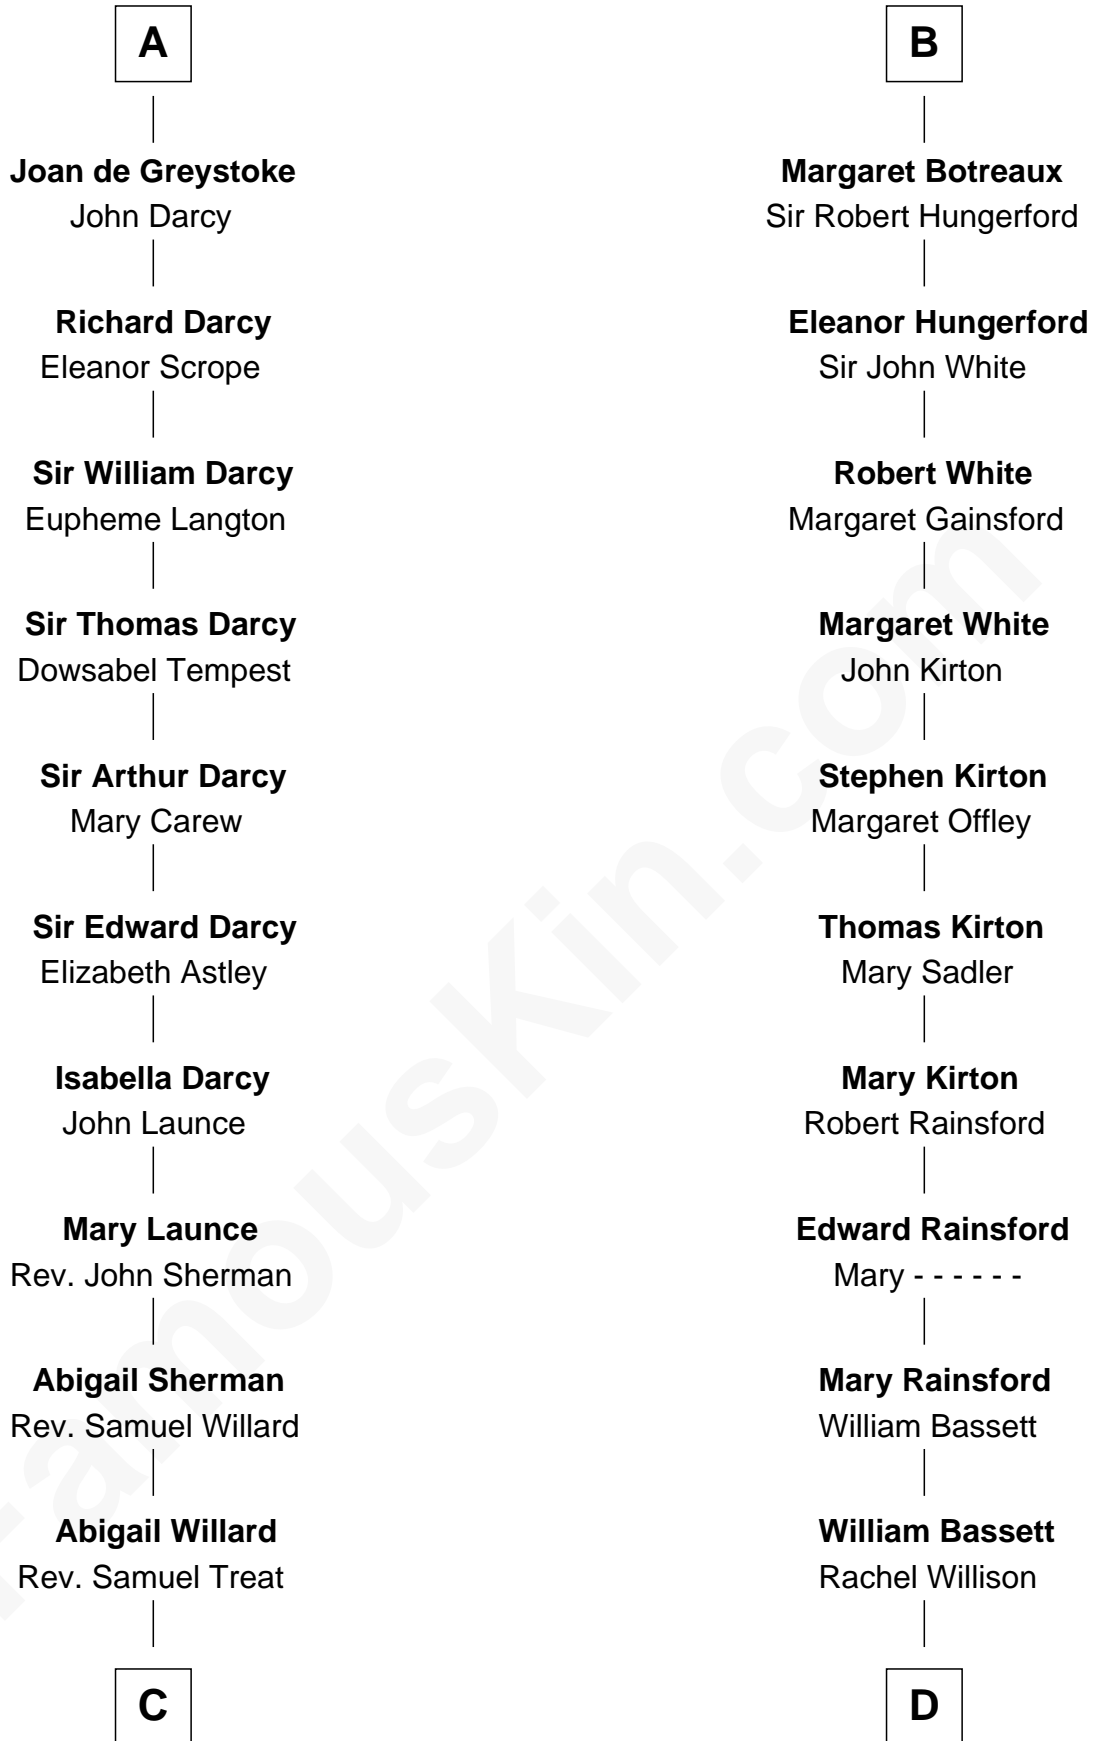

## Relationship Chart of

### Robert Treat Paine

*Signer of the Declaration of Independence*

18th cousin 3 times removed of

### Sir Charles Tupper

*6th Prime Minister of Canada*

**C**

**Eunice Treat**  
Thomas Paine

**Robert Treat Paine**  
*Signer of Declaration of Independence*

**D**

**William Bassett**  
Abigail Bourne

**Mary Bassett**  
Eliakim Tupper