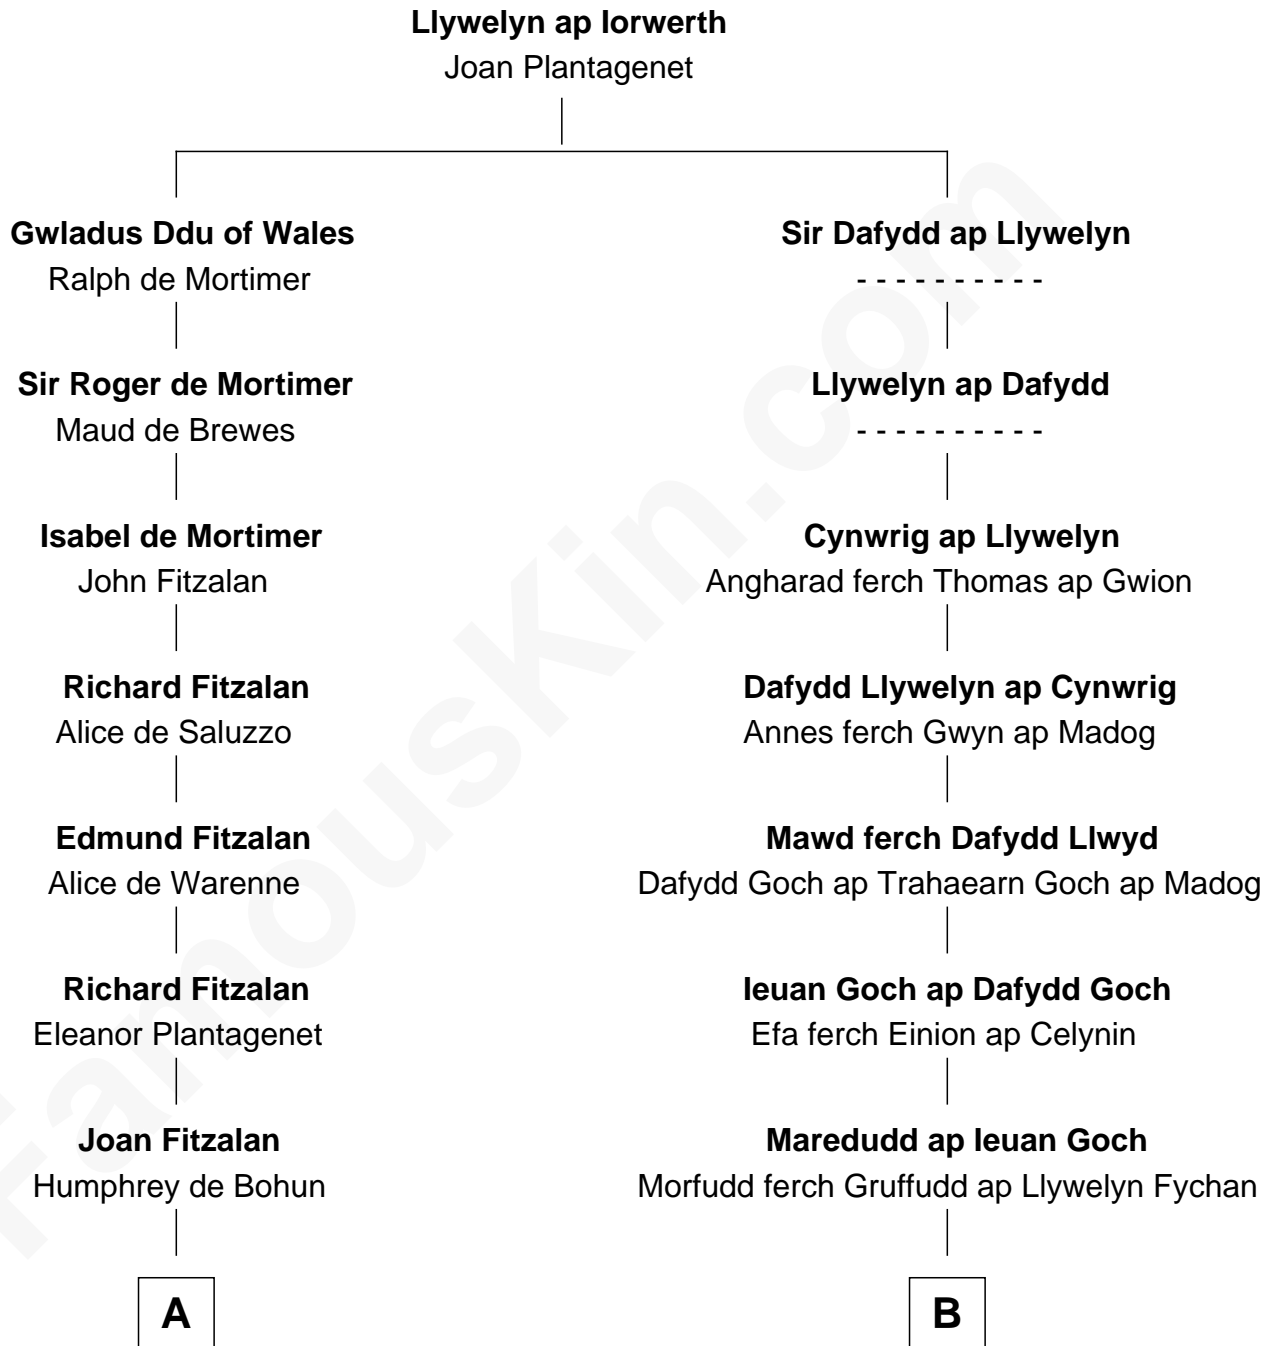

FamousKin.com

Relationship Chart of

Robert Treat Paine

Signer of the Declaration of Independence

16th cousin 4 times removed of

Elihu Yale

Benefactor and Namesake of Yale College

C

—
Abigail Sherman
Rev. Samuel Willard

—
Abigail Willard
Rev. Samuel Treat

—
Eunice Treat
Thomas Paine

—
Robert Treat Paine
Signer of Declaration of Independence

FamousKin.com