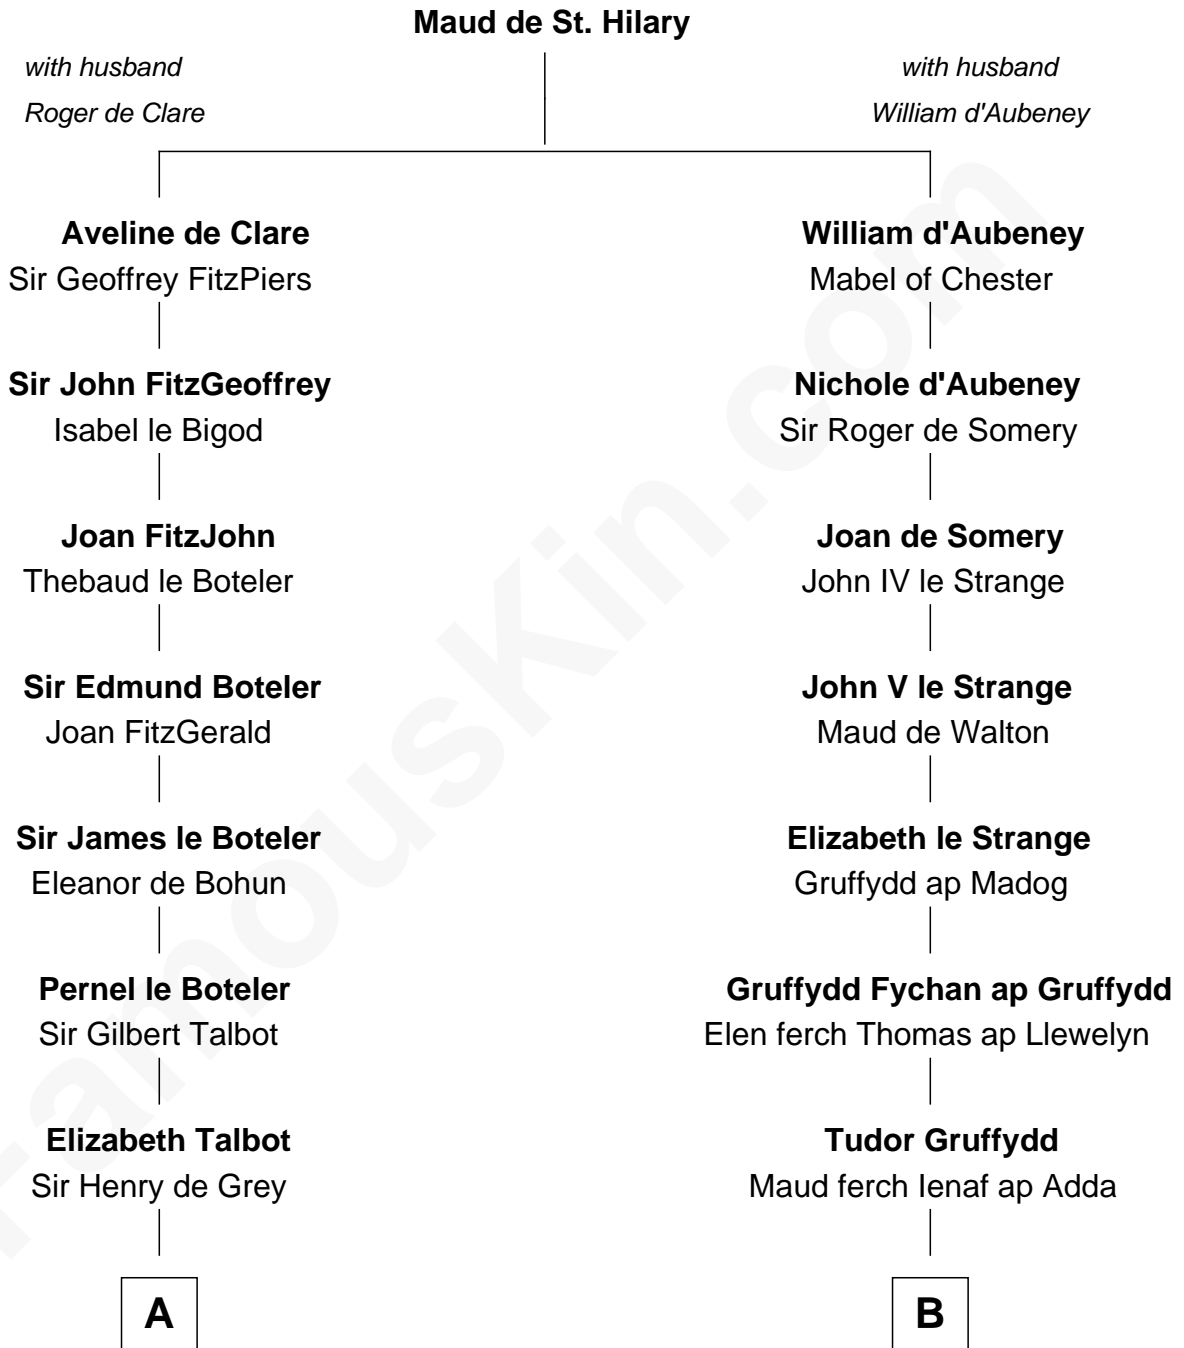

FamousKin.com

Relationship Chart of

Robert Treat Paine

Signer of the Declaration of Independence

14th cousin 5 times removed of

Elihu Yale

Benefactor and Namesake of Yale College