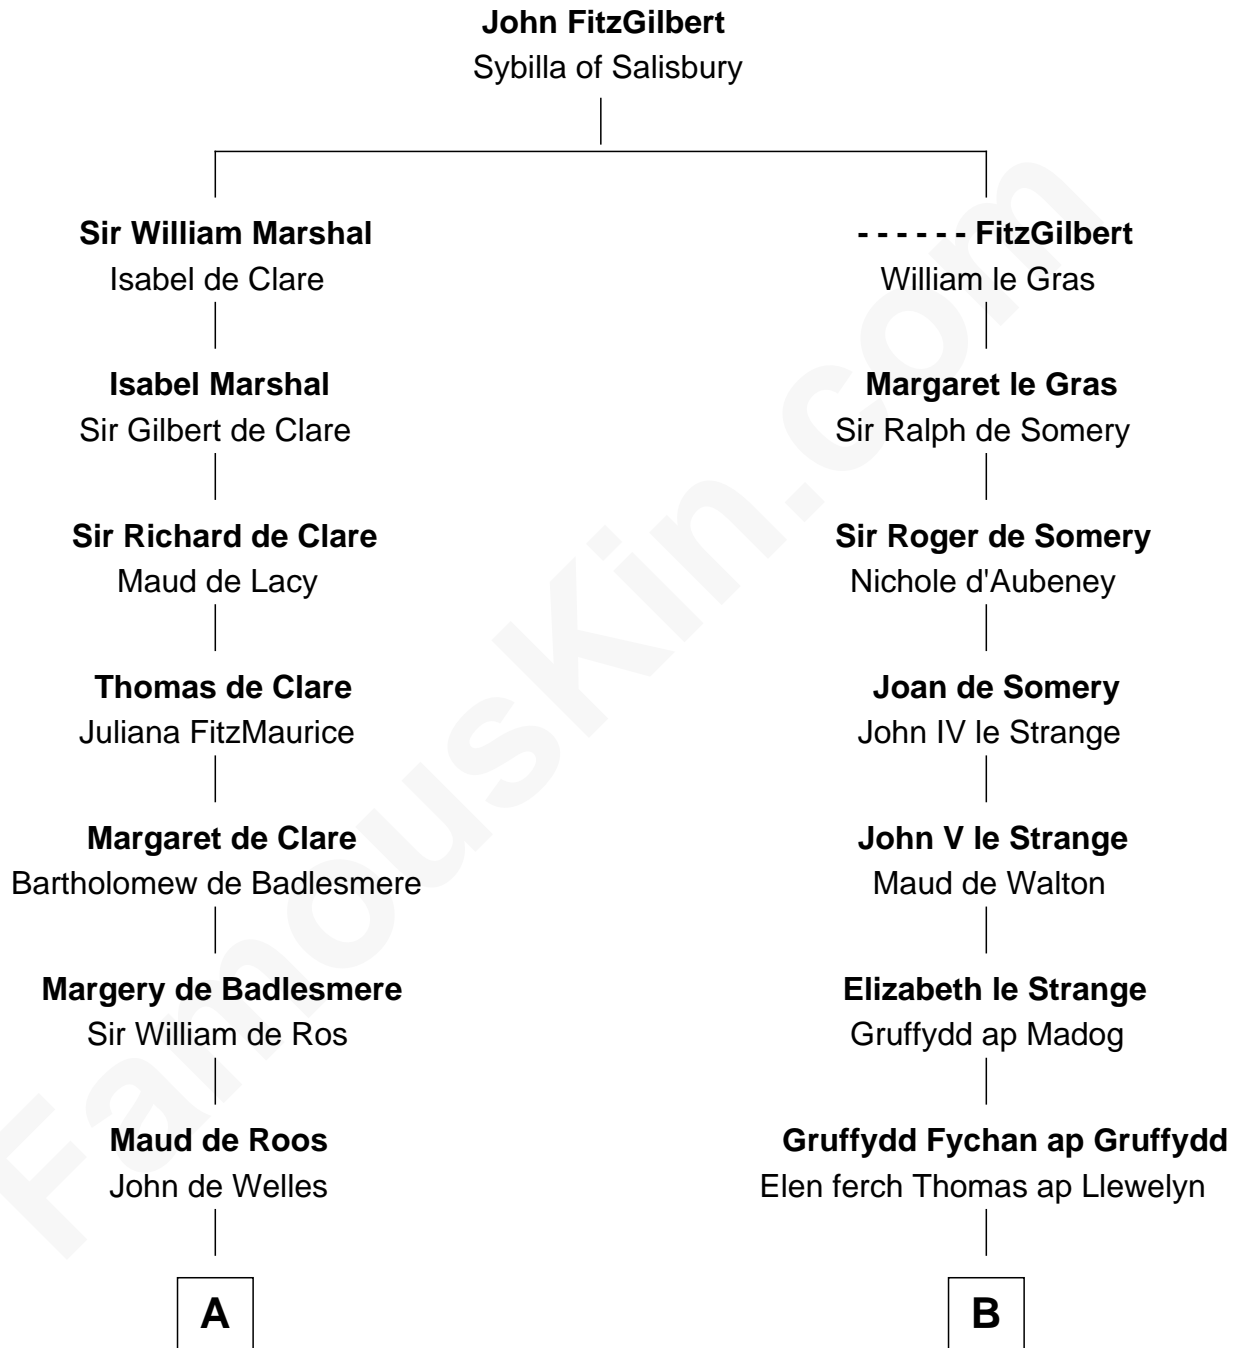

FamousKin.com

Relationship Chart of

Robert Treat Paine

Signer of the Declaration of Independence

15th cousin 4 times removed of

Elihu Yale

Benefactor and Namesake of Yale College

C

—
Abigail Willard
Rev. Samuel Treat

—
Eunice Treat
Thomas Paine

—
Robert Treat Paine
Signer of Declaration of Independence

FamousKin.com