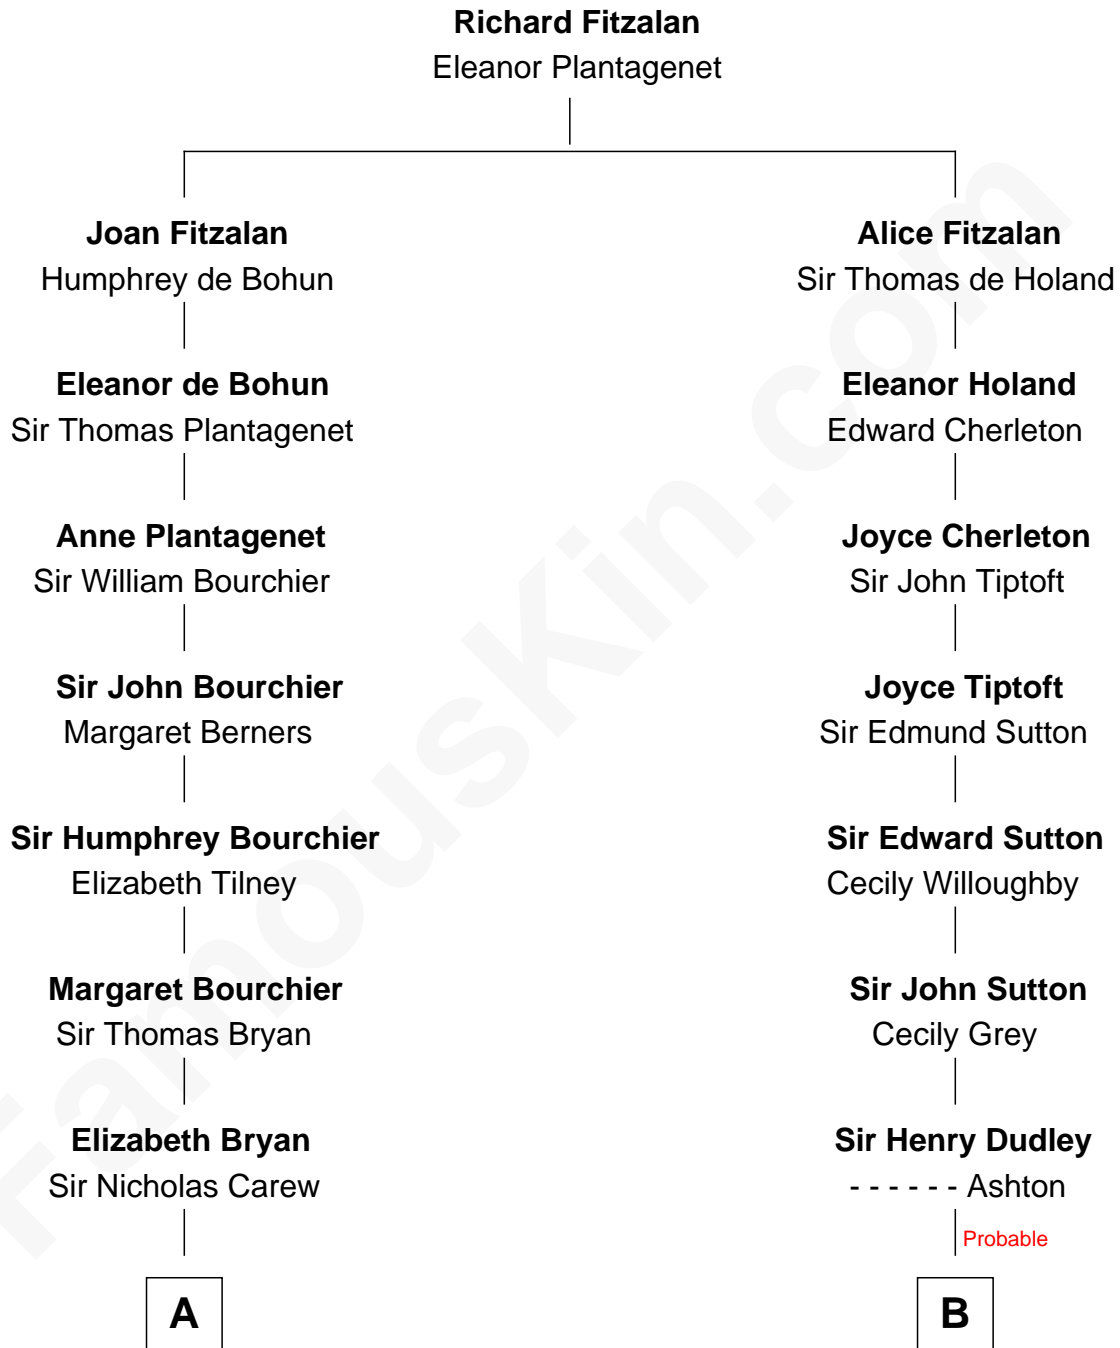

FamousKin.com

Relationship Chart of

Robert Treat Paine

Signer of the Declaration of Independence

14th cousin 2 times removed of

Colonel Robert Gould Shaw

U.S. Civil War leader of film "Glory" fame

A

Mary Carew
Sir Arthur Darcy

Sir Edward Darcy
Elizabeth Astley

Isabella Darcy
John Launce

Mary Launce
Rev. John Sherman

Abigail Sherman
Rev. Samuel Willard

Abigail Willard
Rev. Samuel Treat

Eunice Treat
Thomas Paine

Rev. Daniel Rogers
Elizabeth Ruggles

Sarah Rogers
Samuel Parkman

Elizabeth Willard Parkman
Robert Gould Shaw

Francis George Shaw
Sarah Blake Sturgis

Colonel Robert Gould Shaw

Main character in film "Glory"