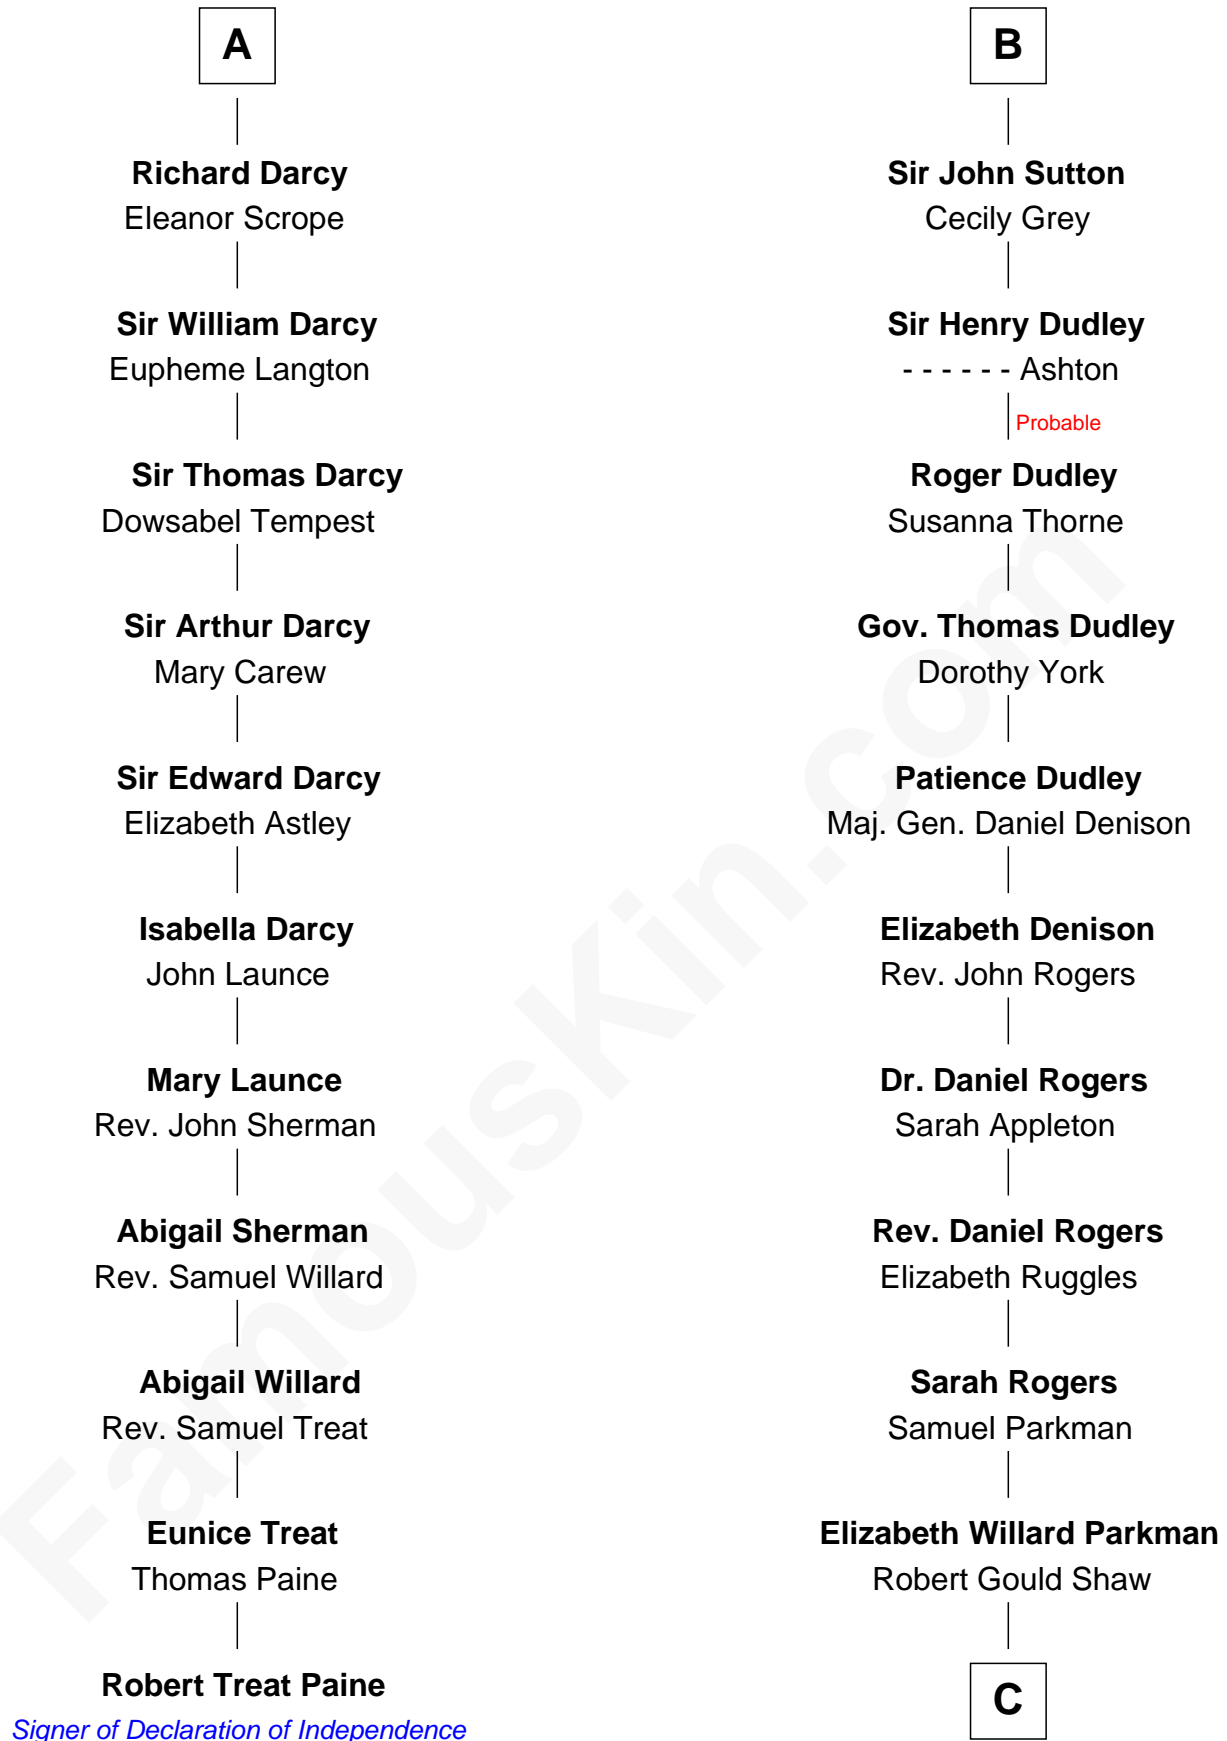

FamousKin.com

Relationship Chart of

Robert Treat Paine

Signer of the Declaration of Independence

17th cousin 1 time removed of

Colonel Robert Gould Shaw

U.S. Civil War leader of film "Glory" fame

Sir William de Ferrers

Joan de Ferrers

Sir Thomas de Berkeley

Sir Maurice de Berkeley

Eve la Zouche

Thomas de Berkeley

Katherine de Clyvedon

Sir John Berkeley

Elizabeth Betteshorne

Elizabeth Berkeley

Sir John Sutton

Sir Edmund Sutton

Joyce Tiptoft

Sir Edward Sutton

Cecily Willoughby

B

C

Francis George Shaw

Sarah Blake Sturgis

Colonel Robert Gould Shaw

Main character in film "Glory"

FamousKin.com