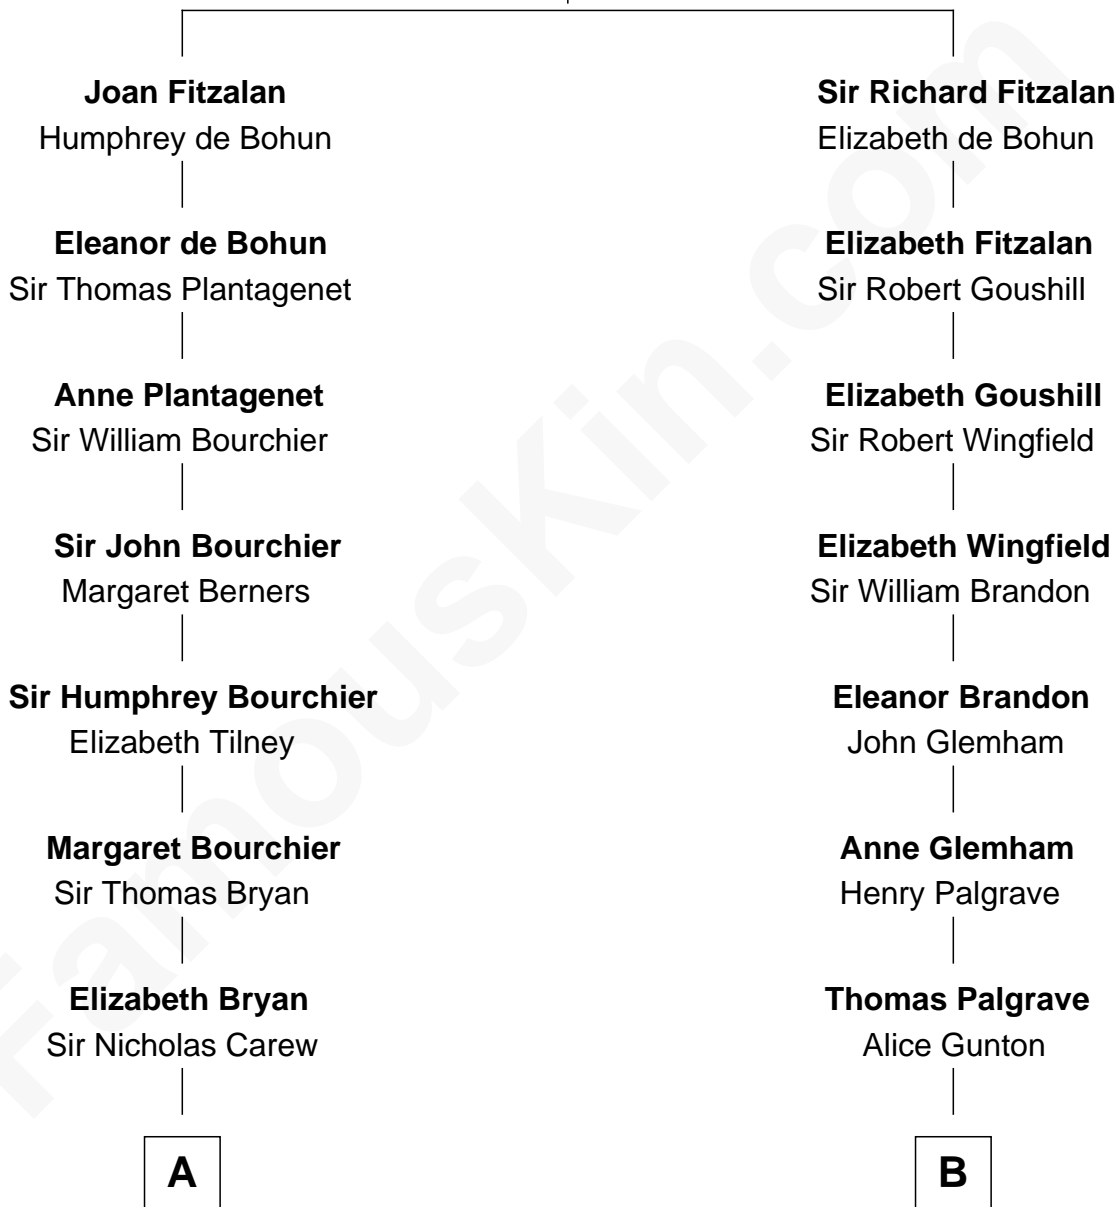

FamousKin.com

Relationship Chart of

Robert Treat Paine

Signer of the Declaration of Independence

14th cousin 6 times removed of

George H. W. Bush
41st U.S. President

Richard Fitzalan
Eleanor Plantagenet

C

Harriet Eleanor Fay
Rev. James Smith Bush

Samuel Prescott Bush
Flora Sheldon

Prescott Sheldon Bush
Dorothy Wear Walker

George H. W. Bush
41st U.S. President

FamousKin.com