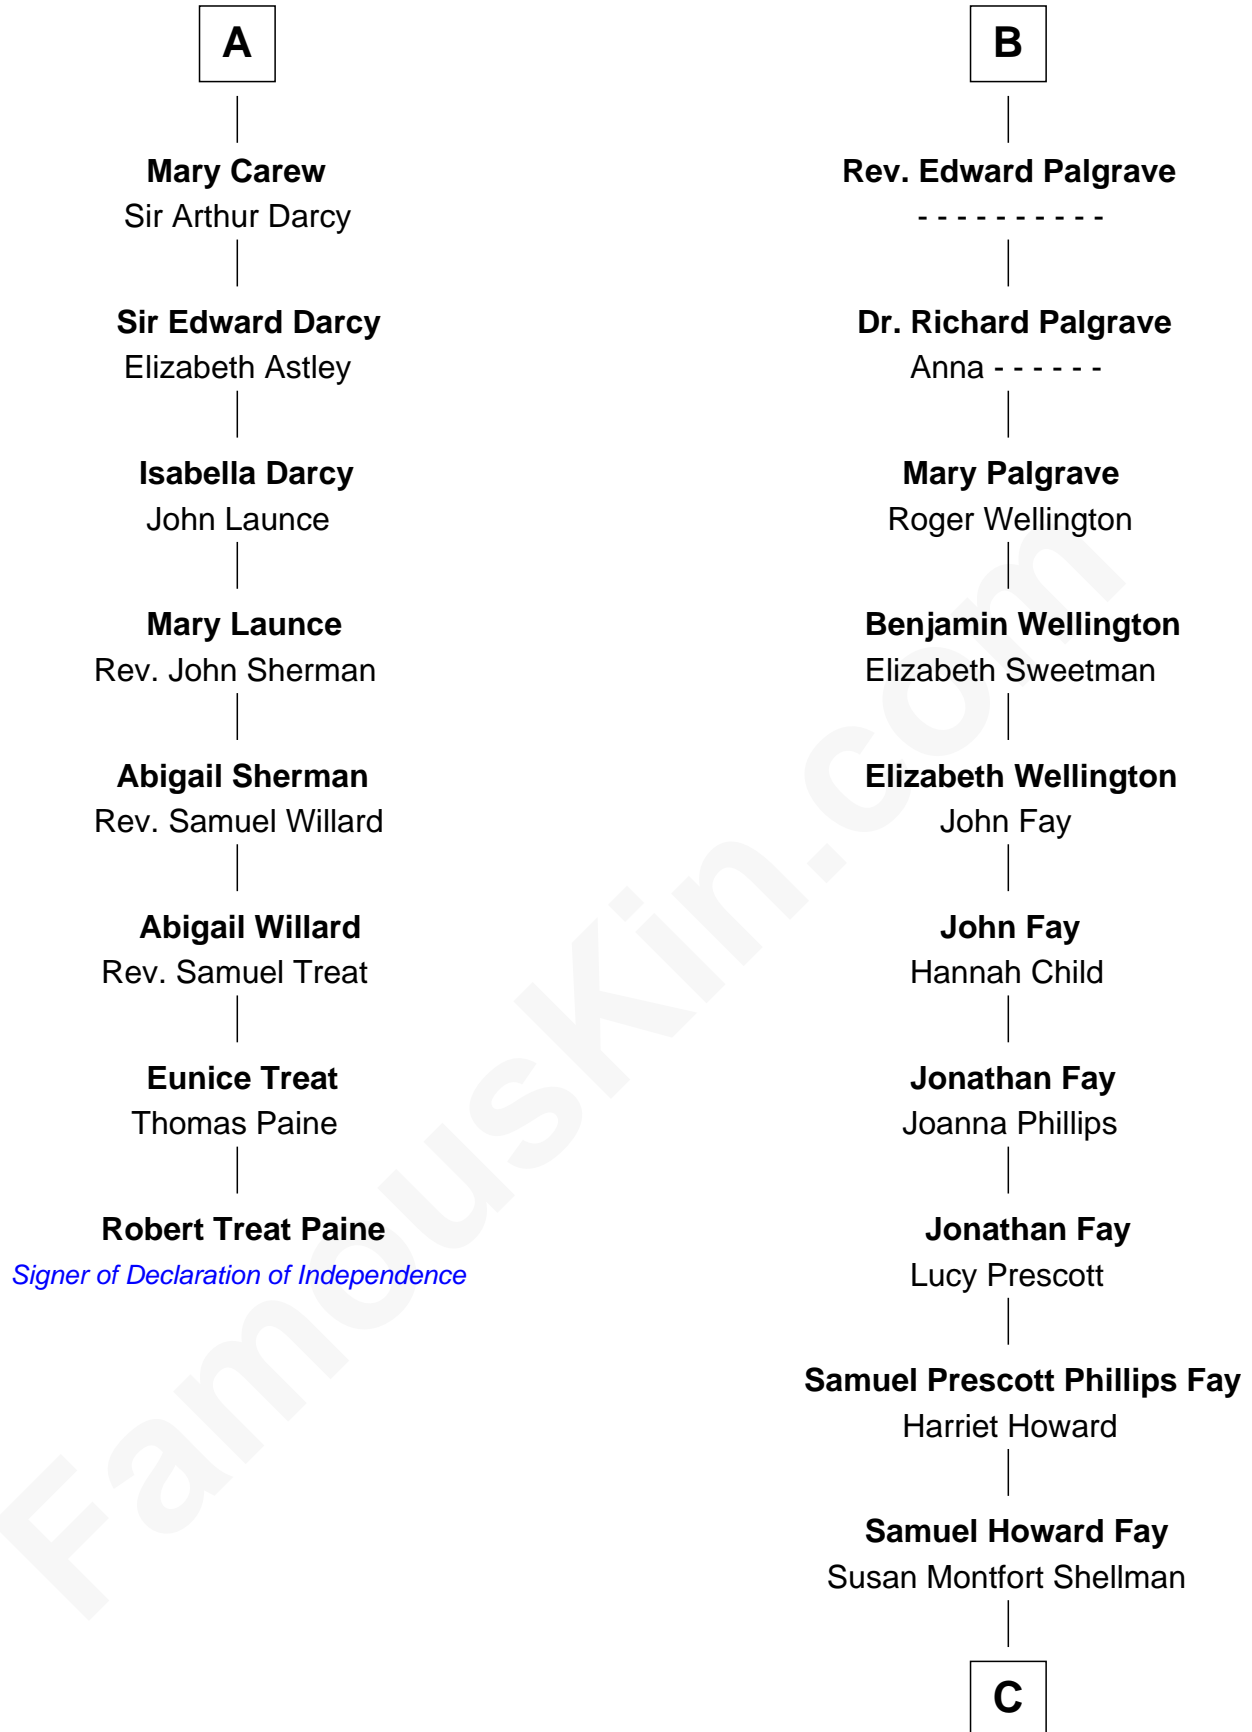

FamousKin.com

Relationship Chart of

Robert Treat Paine

Signer of the Declaration of Independence

14th cousin 6 times removed of

George H. W. Bush
41st U.S. President

Richard Fitzalan
Eleanor Plantagenet

C

Harriet Eleanor Fay
Rev. James Smith Bush

Samuel Prescott Bush
Flora Sheldon

Prescott Sheldon Bush
Dorothy Wear Walker

George H. W. Bush
41st U.S. President

FamousKin.com