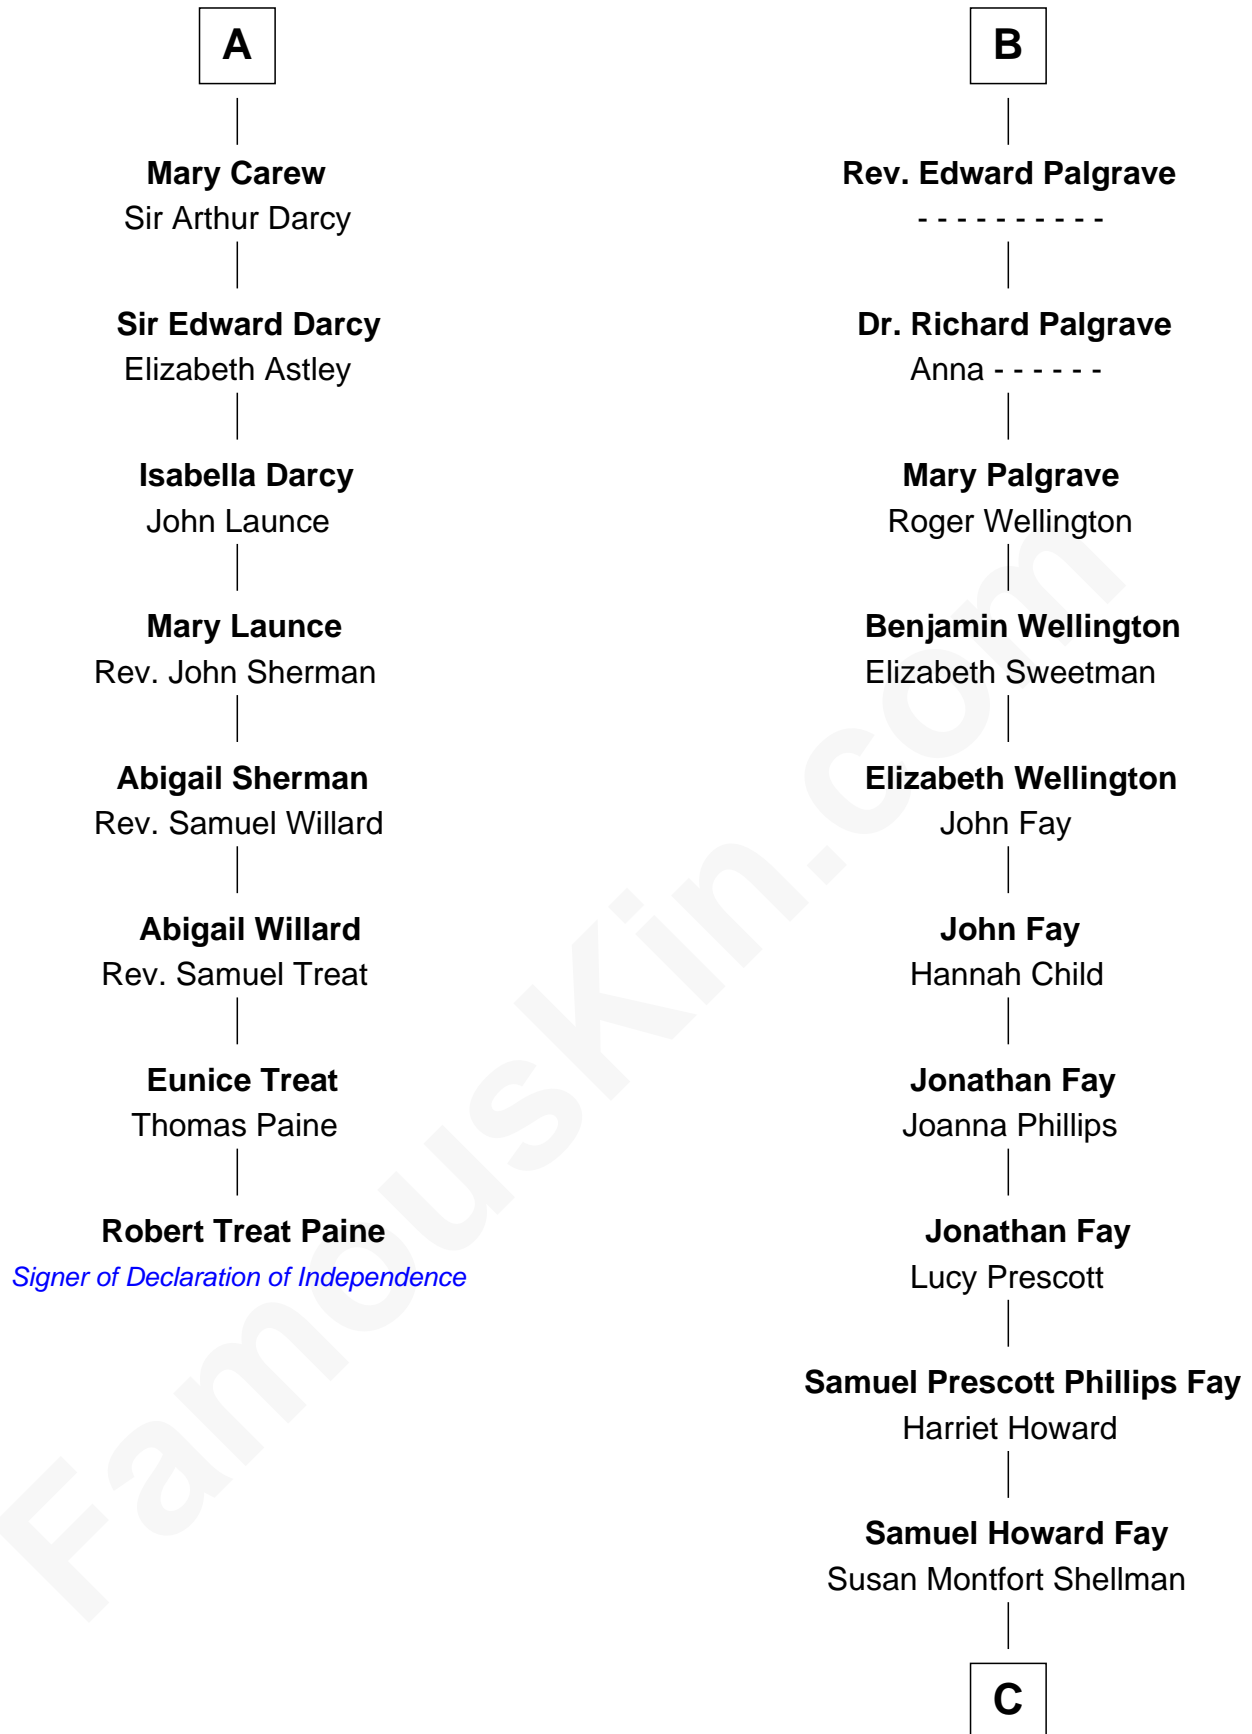

## Relationship Chart of

### Robert Treat Paine

*Signer of the Declaration of Independence*

14th cousin 6 times removed of

**George H. W. Bush**  
*41st U.S. President*

**Sir William de Bohun**  
Elizabeth de Badlesmere

**C**

**Harriet Eleanor Fay**  
Rev. James Smith Bush

**Samuel Prescott Bush**  
Flora Sheldon

**Prescott Sheldon Bush**  
Dorothy Wear Walker

**George H. W. Bush**  
*41st U.S. President*

FamousKin.com