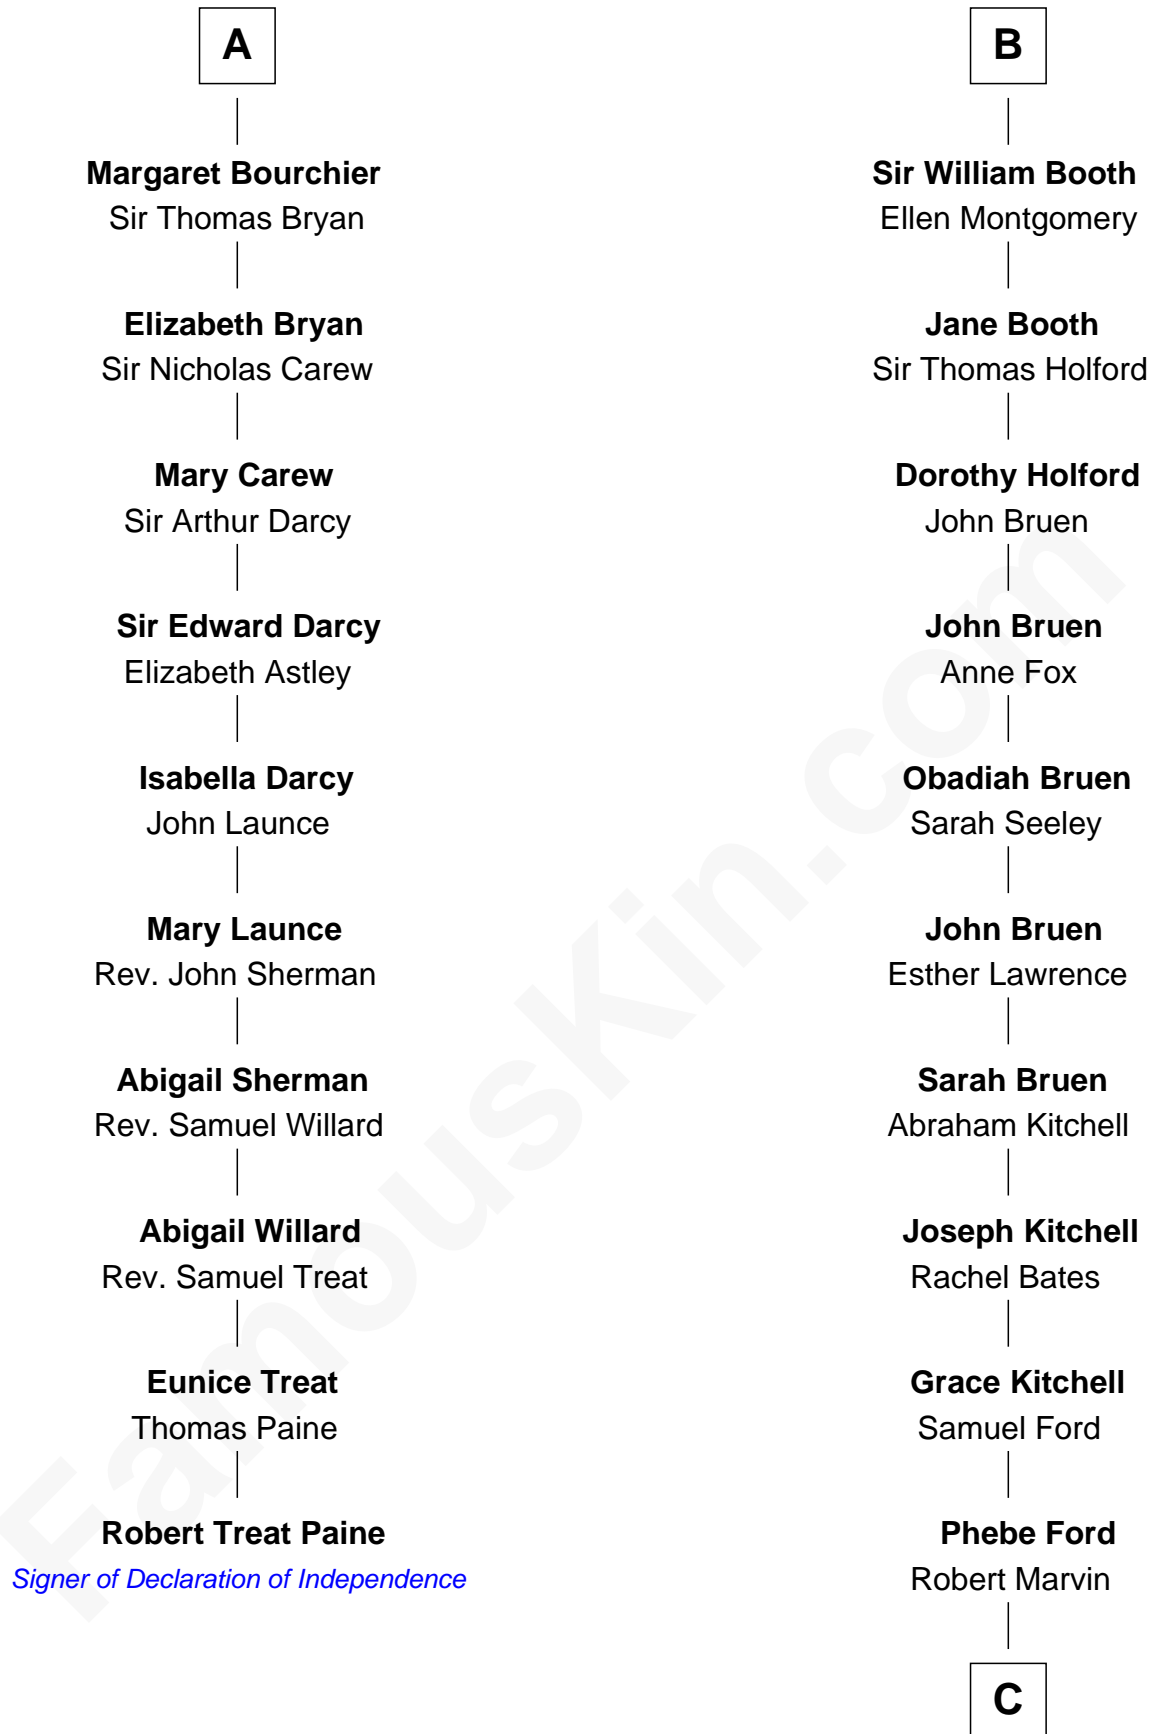

FamousKin.com

Relationship Chart of

Robert Treat Paine

Signer of the Declaration of Independence

16th cousin 5 times removed of

Barbara (Pierce) Bush

First Lady of President George H.W. Bush

C

Samuel Ross Marvin

Julia Ann Place

Jerome Place Marvin

Martha Ann Stokes

Mabel Marvin

Scott Pierce

Marvin Pierce

Pauline Robinson

Barbara (Pierce) Bush

First Lady of George H.W. Bush