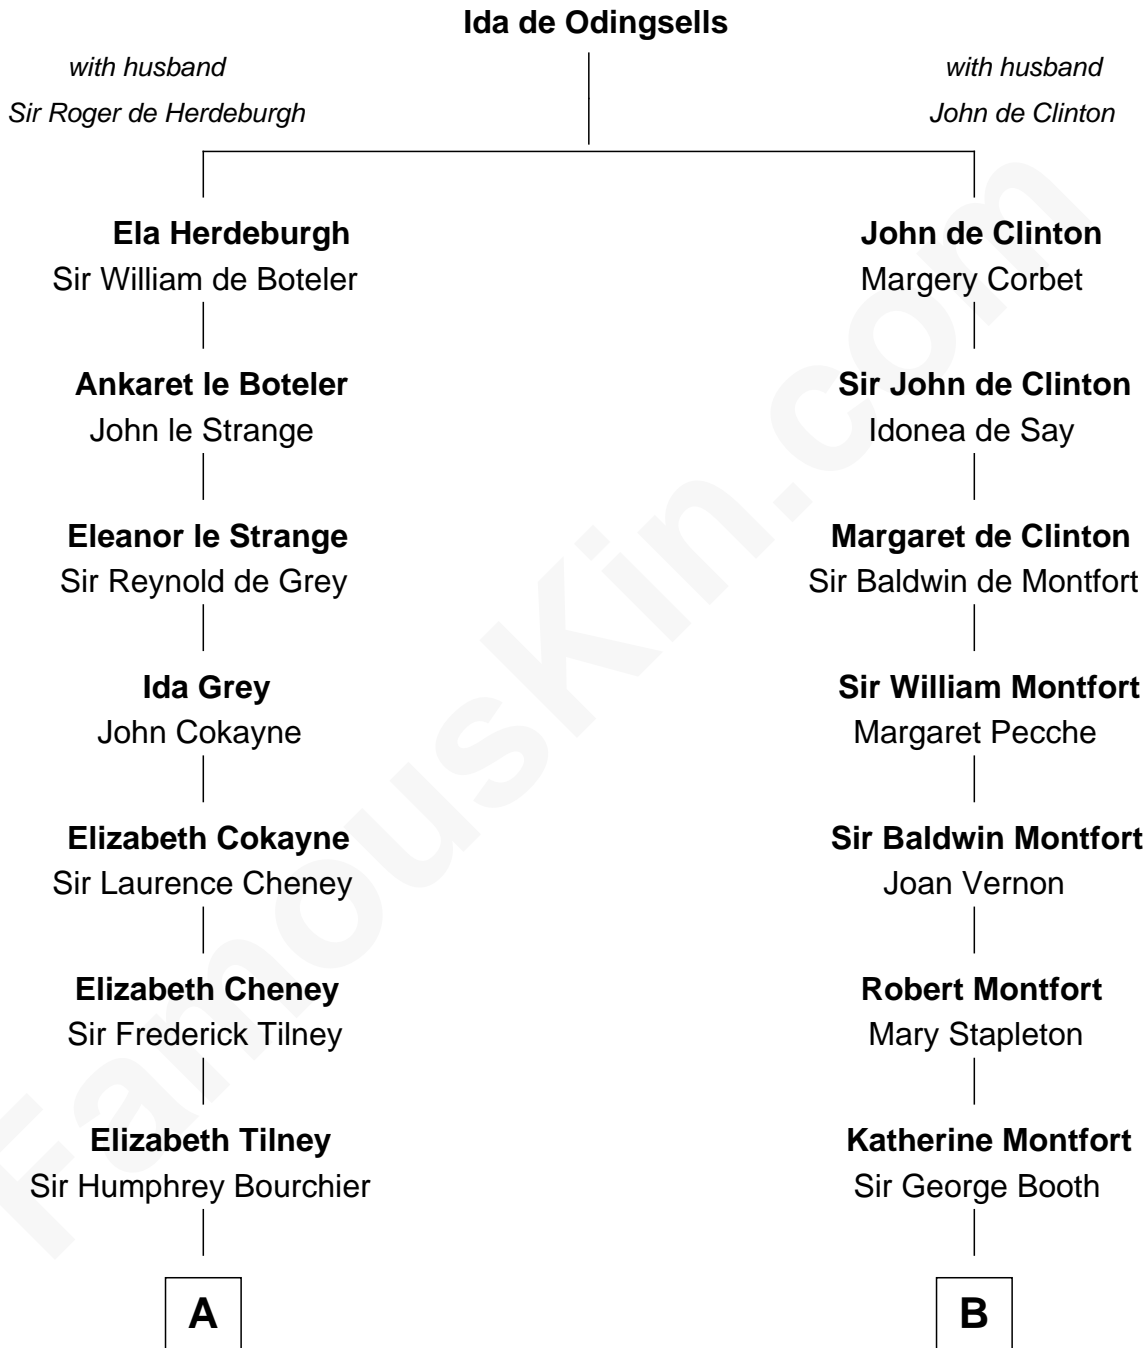

FamousKin.com

Relationship Chart of

Robert Treat Paine

Signer of the Declaration of Independence

16th cousin 5 times removed of

Barbara (Pierce) Bush

First Lady of President George H.W. Bush

C

Samuel Ross Marvin

Julia Ann Place

Jerome Place Marvin

Martha Ann Stokes

Mabel Marvin

Scott Pierce

Marvin Pierce

Pauline Robinson

Barbara (Pierce) Bush

First Lady of George H.W. Bush