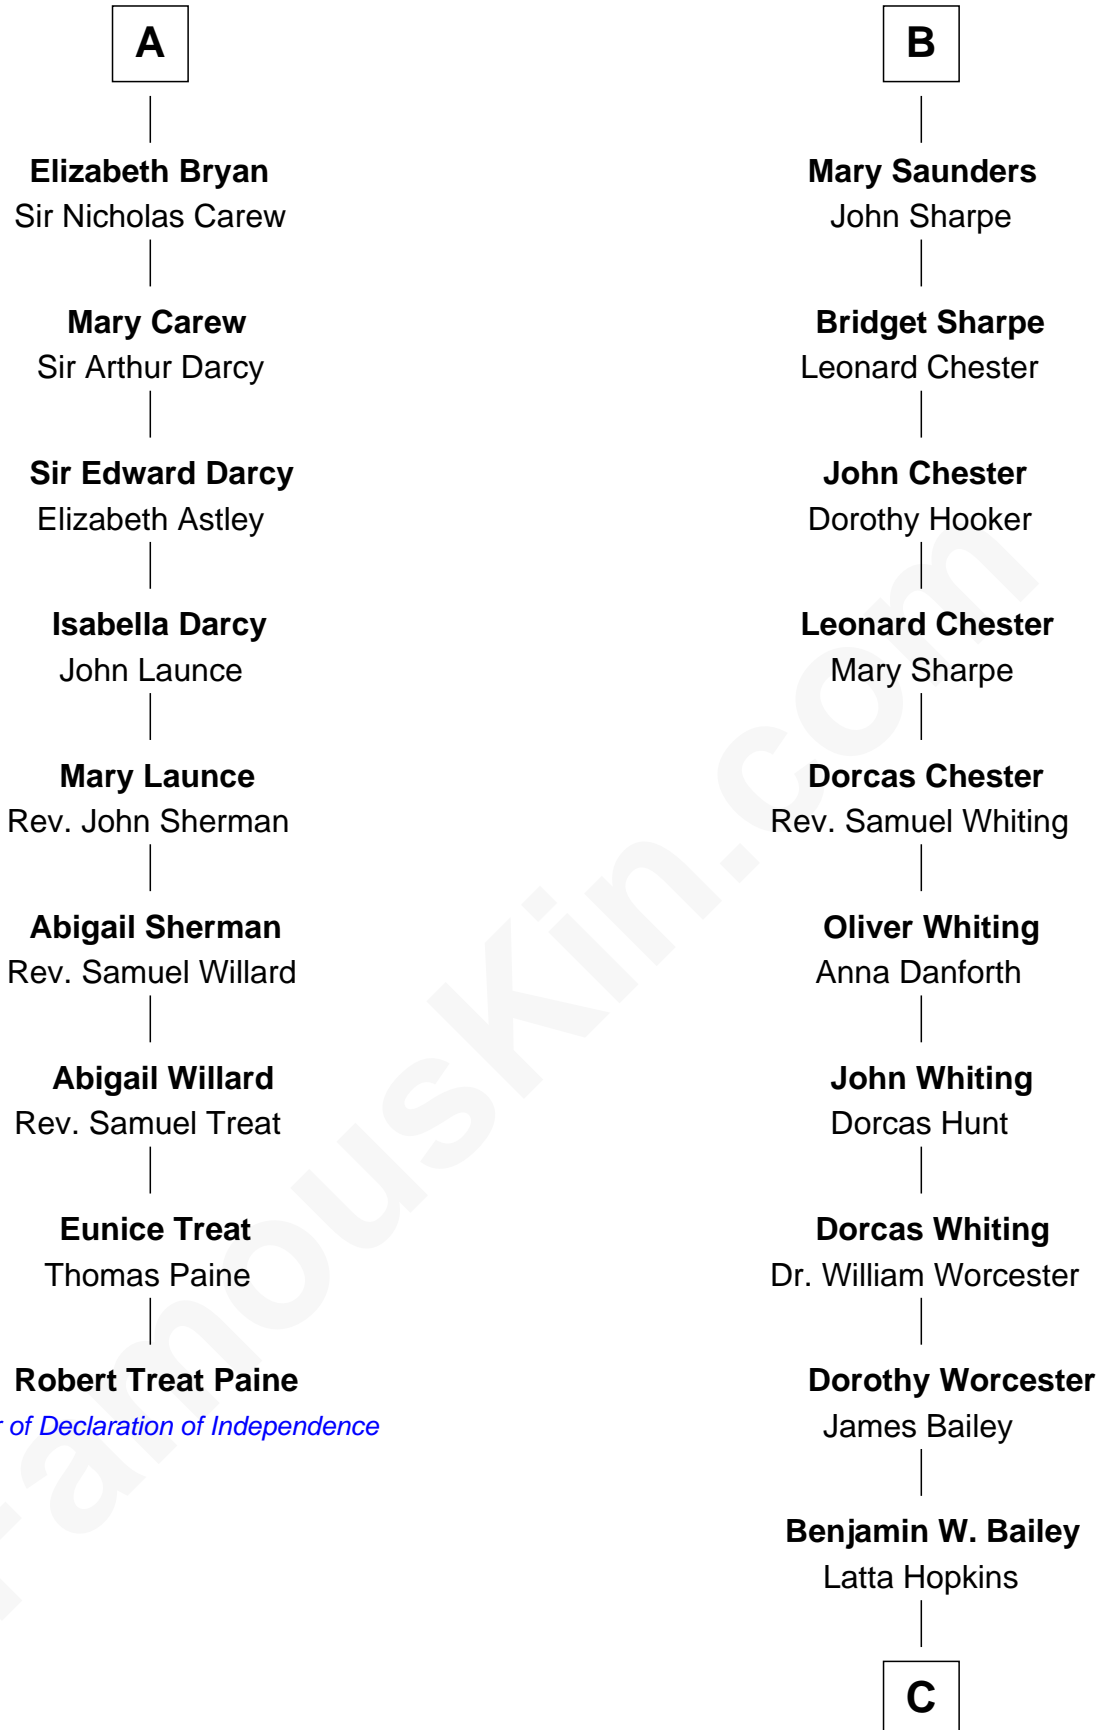

FamousKin.com

Relationship Chart of

Robert Treat Paine

Signer of the Declaration of Independence

15th cousin 5 times removed of

Bette Davis

Movie Actress

Sir William de Boteler

Sir Laurence Cheney

Elizabeth Cheney

Sir Frederick Tilney

Elizabeth Tilney

Sir Humphrey Bouchier

Margaret Bouchier

Sir Thomas Bryan

A

Alice de Boteler

Sir Nicholas Longford

Alice Longford

William FitzHerbert

Henry FitzHerbert

----- Downes

Nicholas FitzHerbert

Alice Booth

Joan FitzHerbert

John Cotton

Margaret Cotton

Richard Belgrave

Dorothy Belgrave

William Saunders

B

C