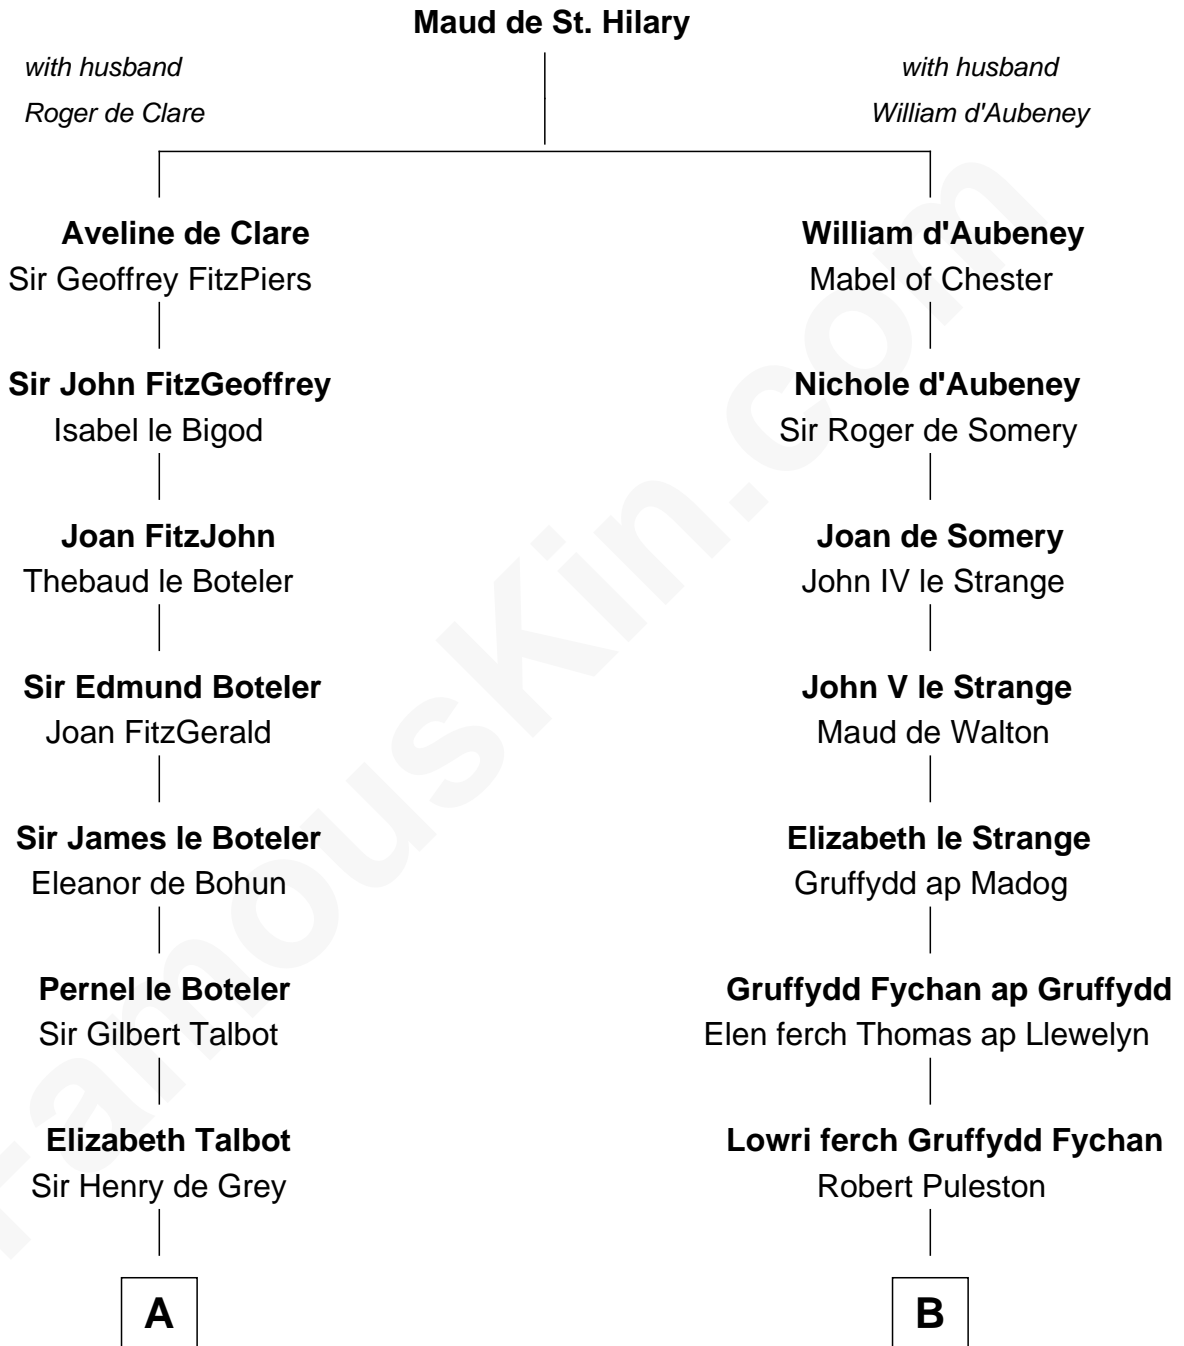

Eliphalet Remington

Founder of Remington Arms Company