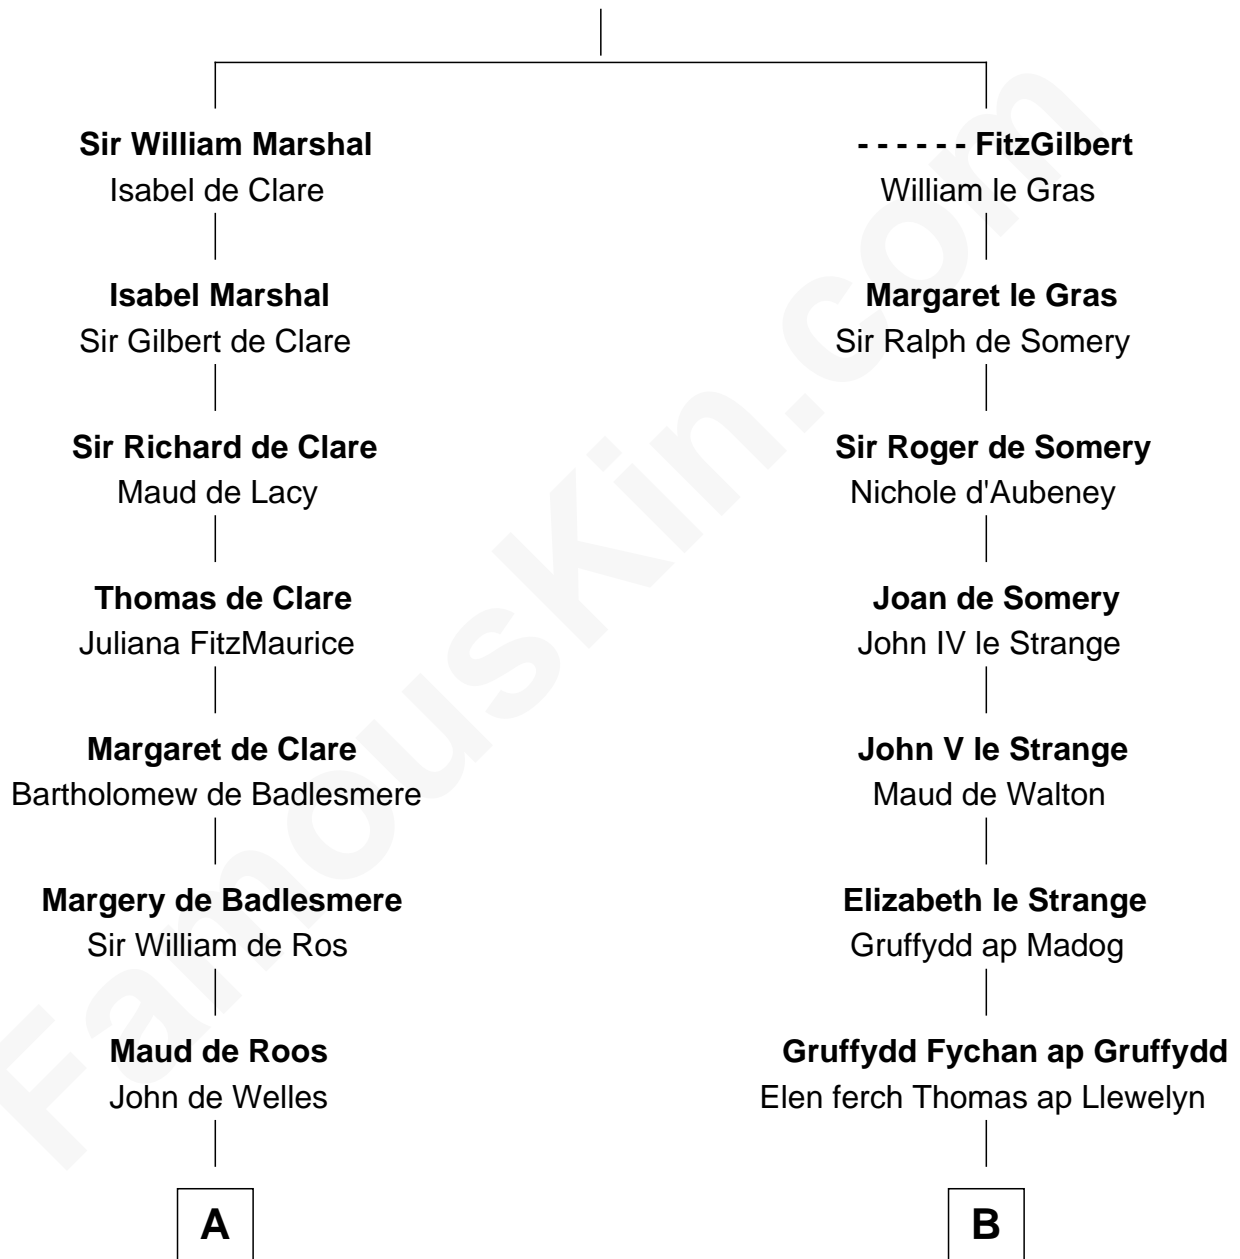

## Relationship Chart of

### Robert Treat Paine

*Signer of the Declaration of Independence*

19th cousin 2 times removed of

### Eliphalet Remington

*Founder of Remington Arms Company*

**John FitzGilbert**  
Sybilla of Salisbury

**C**

**Abigail Willard**  
Rev. Samuel Treat

**Eunice Treat**  
Thomas Paine

**Robert Treat Paine**  
*Signer of Declaration of Independence*