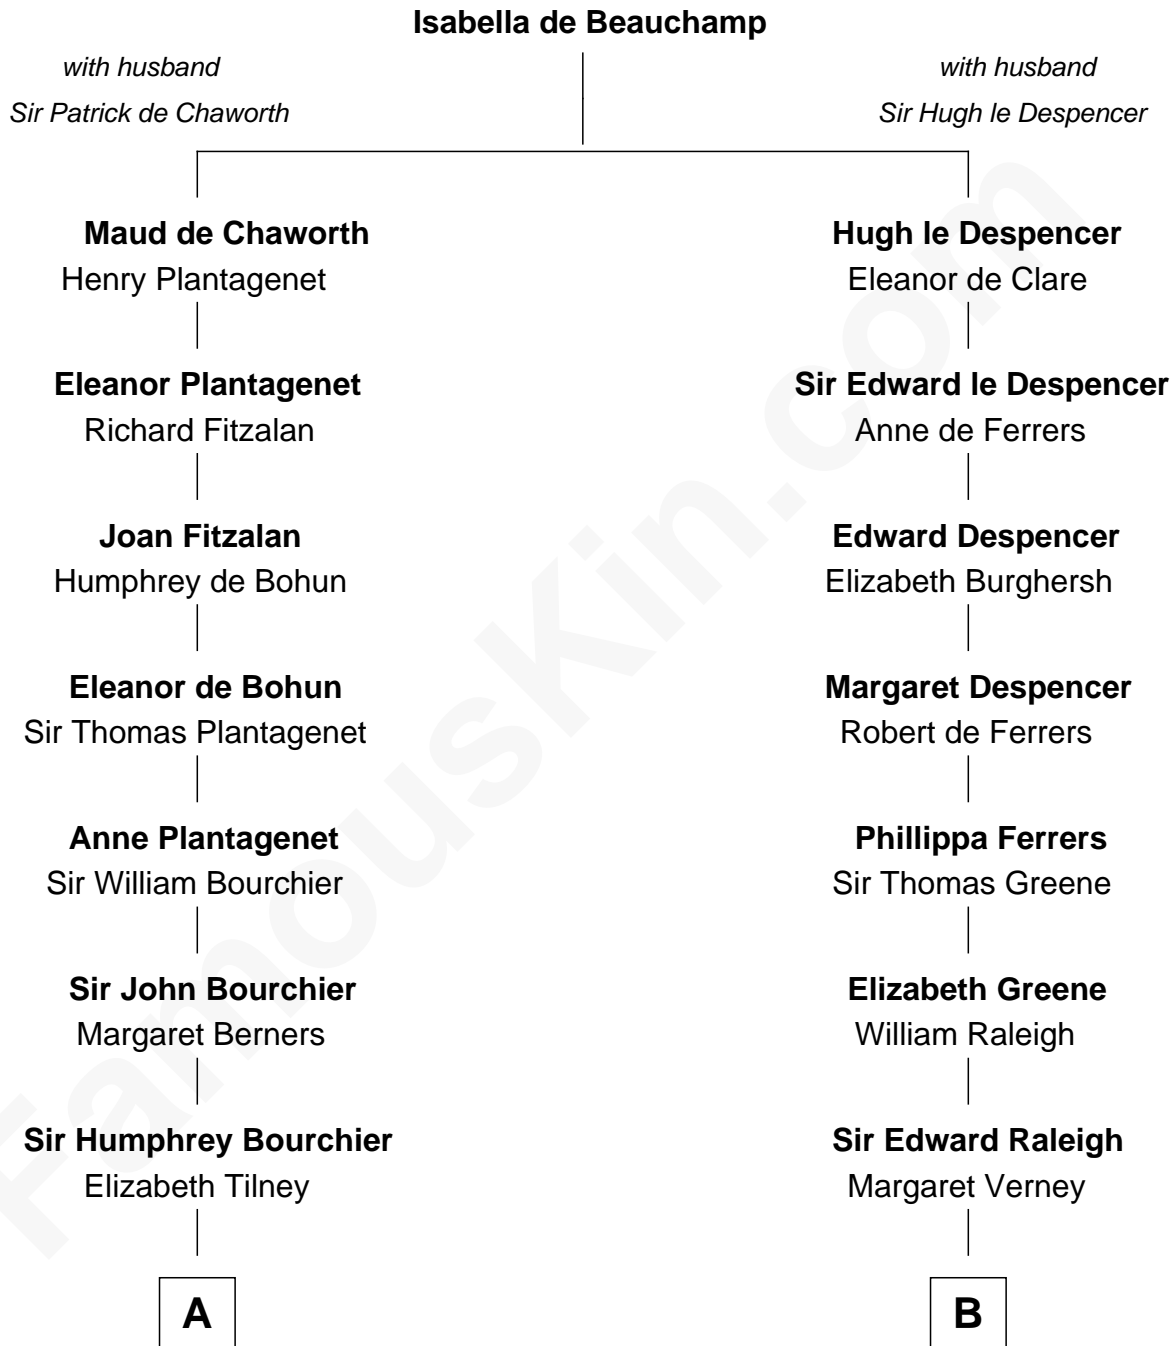

FamousKin.com

Relationship Chart of

Robert Treat Paine

Signer of the Declaration of Independence

16th cousin 2 times removed of

Lucretia (Rudolph) Garfield

First Lady of President James Garfield

C

Arabella Greene Mason

Zebulon Rudolph

Lucretia (Rudolph) Garfield

First Lady of James Garfield

FamousKin.com