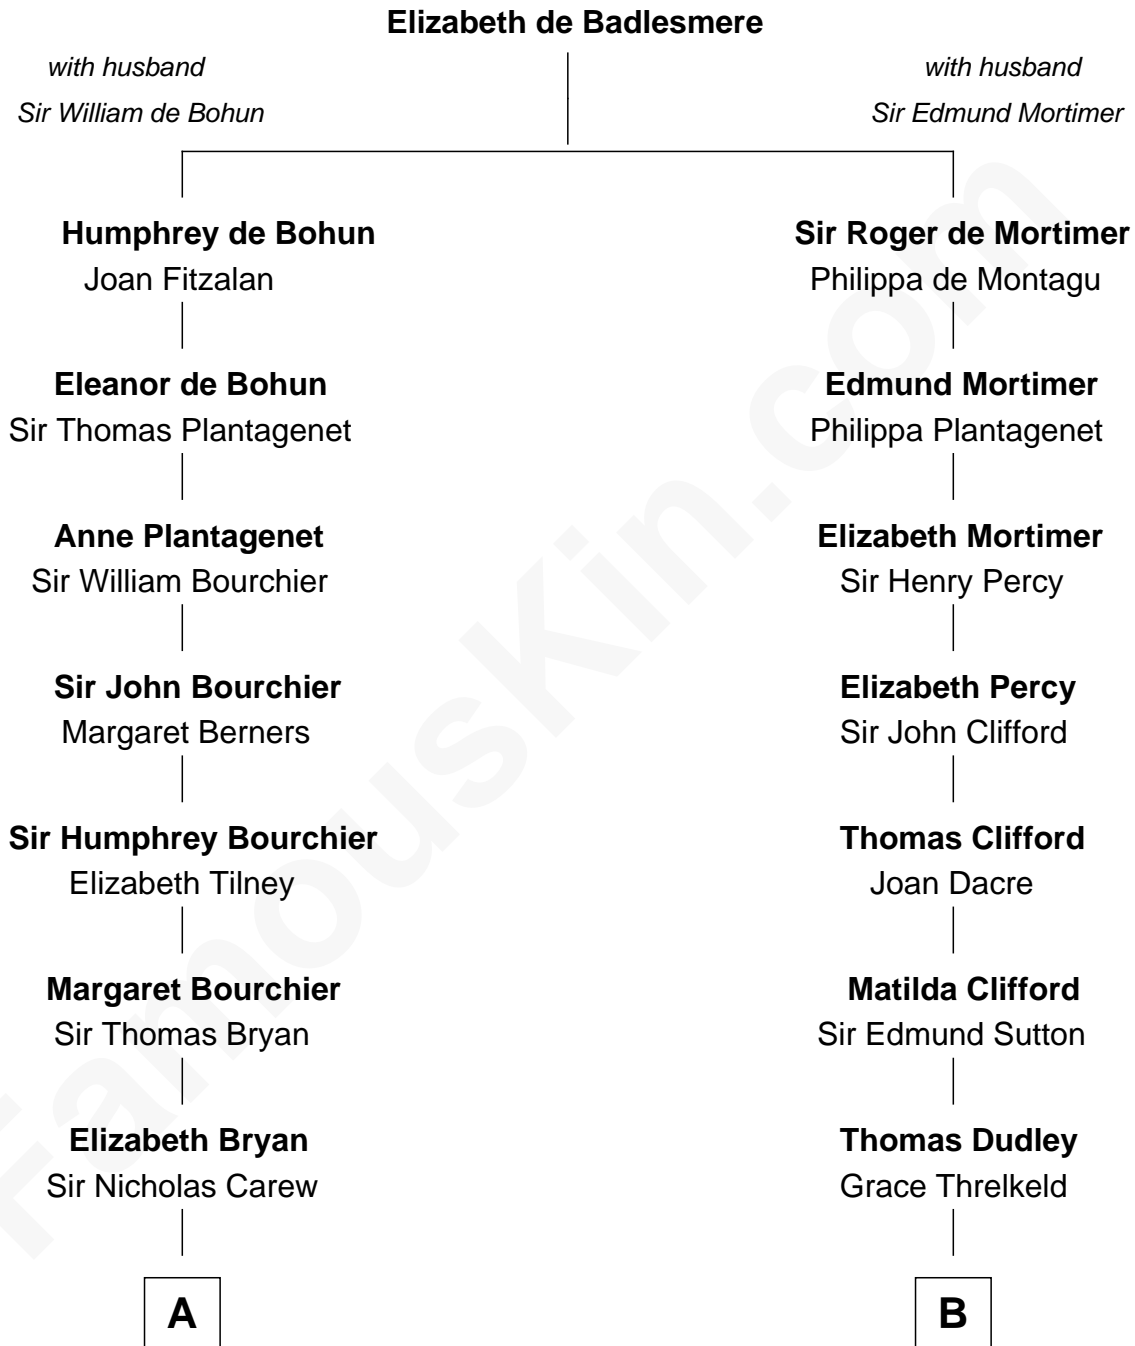

## Relationship Chart of

### Robert Treat Paine

*Signer of the Declaration of Independence*

14th cousin 1 time removed of

### George Mason

*Father of the U.S. Bill of Rights*

**A**

**Mary Carew**  
Sir Arthur Darcy

**Sir Edward Darcy**  
Elizabeth Astley

**Isabella Darcy**  
John Launce

**Mary Launce**  
Rev. John Sherman

**Abigail Sherman**  
Rev. Samuel Willard