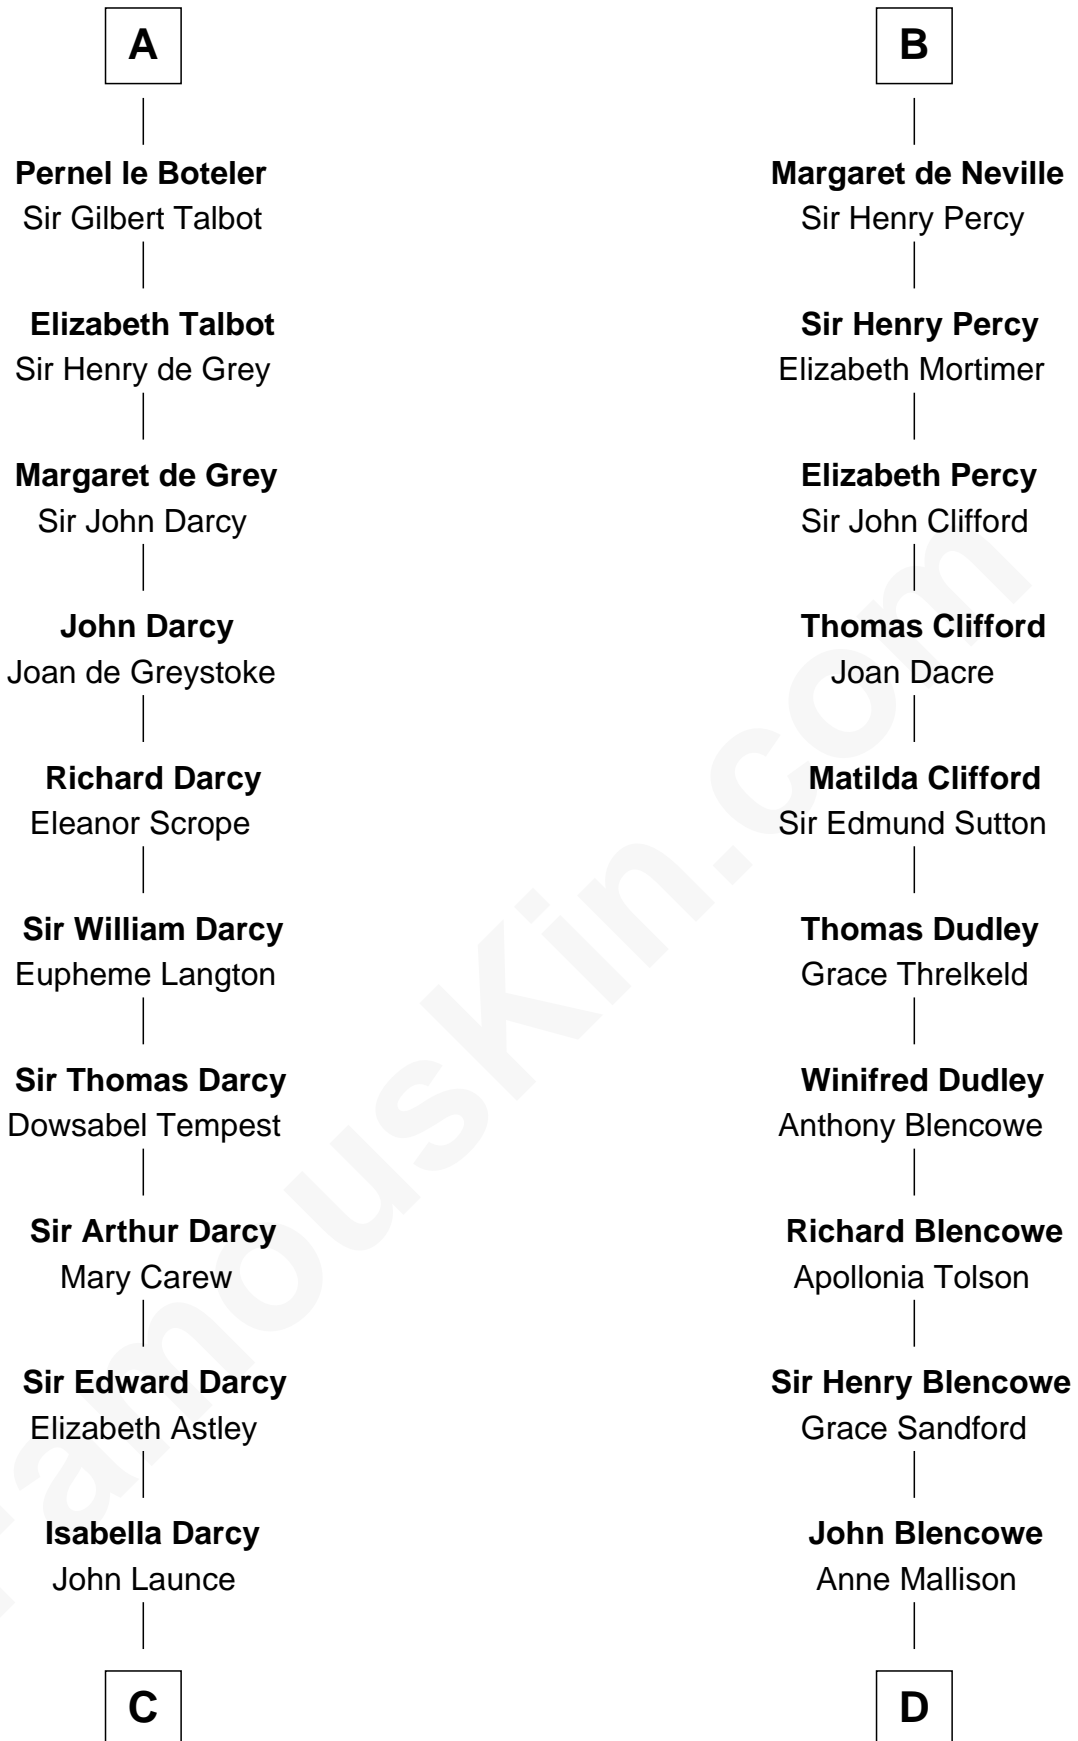

FamousKin.com

Relationship Chart of

Robert Treat Paine

Signer of the Declaration of Independence

21st cousin of

George Mason

Father of the U.S. Bill of Rights

C

Mary Launce
Rev. John Sherman

Abigail Sherman
Rev. Samuel Willard

Abigail Willard
Rev. Samuel Treat

Eunice Treat
Thomas Paine

Robert Treat Paine
Signer of Declaration of Independence

D

Elizabeth Blencowe
Henry Thompson

Sir William Thompson
Mary Stephens

Stephens Thompson
Dorothea Tanton

Ann Thompson
George Mason

George Mason
Father of Bill of Rights