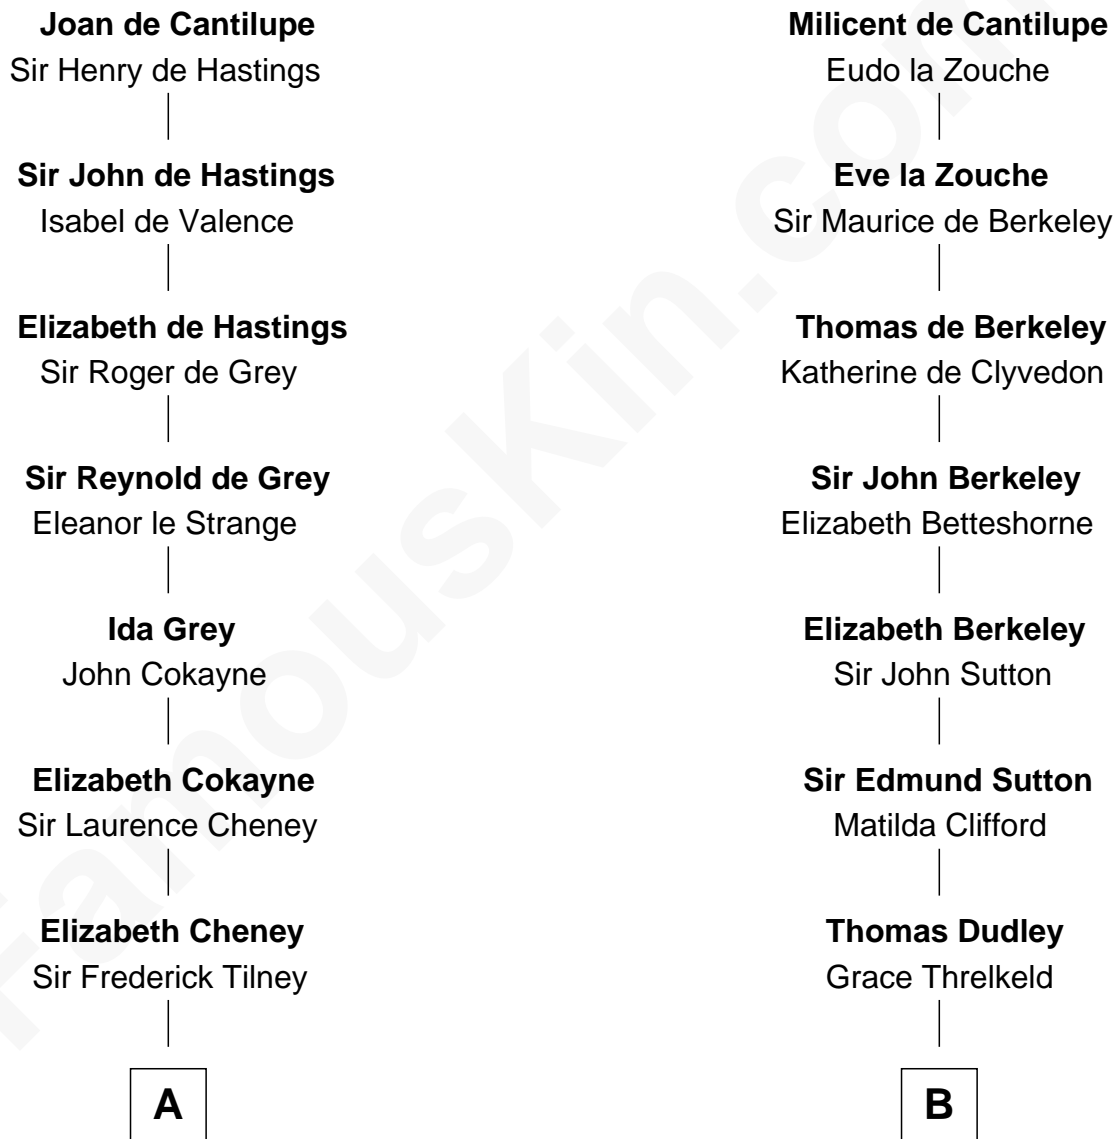

FamousKin.com

Relationship Chart of

Robert Treat Paine

Signer of the Declaration of Independence

15th cousin 2 times removed of

George Mason

Father of the U.S. Bill of Rights

Sir William de Cantilupe

Eve de Braiose

A

Elizabeth Tilney
Sir Humphrey Bourchier

Margaret Bourchier
Sir Thomas Bryan

Elizabeth Bryan
Sir Nicholas Carew

Mary Carew
Sir Arthur Darcy

Sir Edward Darcy
Elizabeth Astley

Isabella Darcy
John Launce