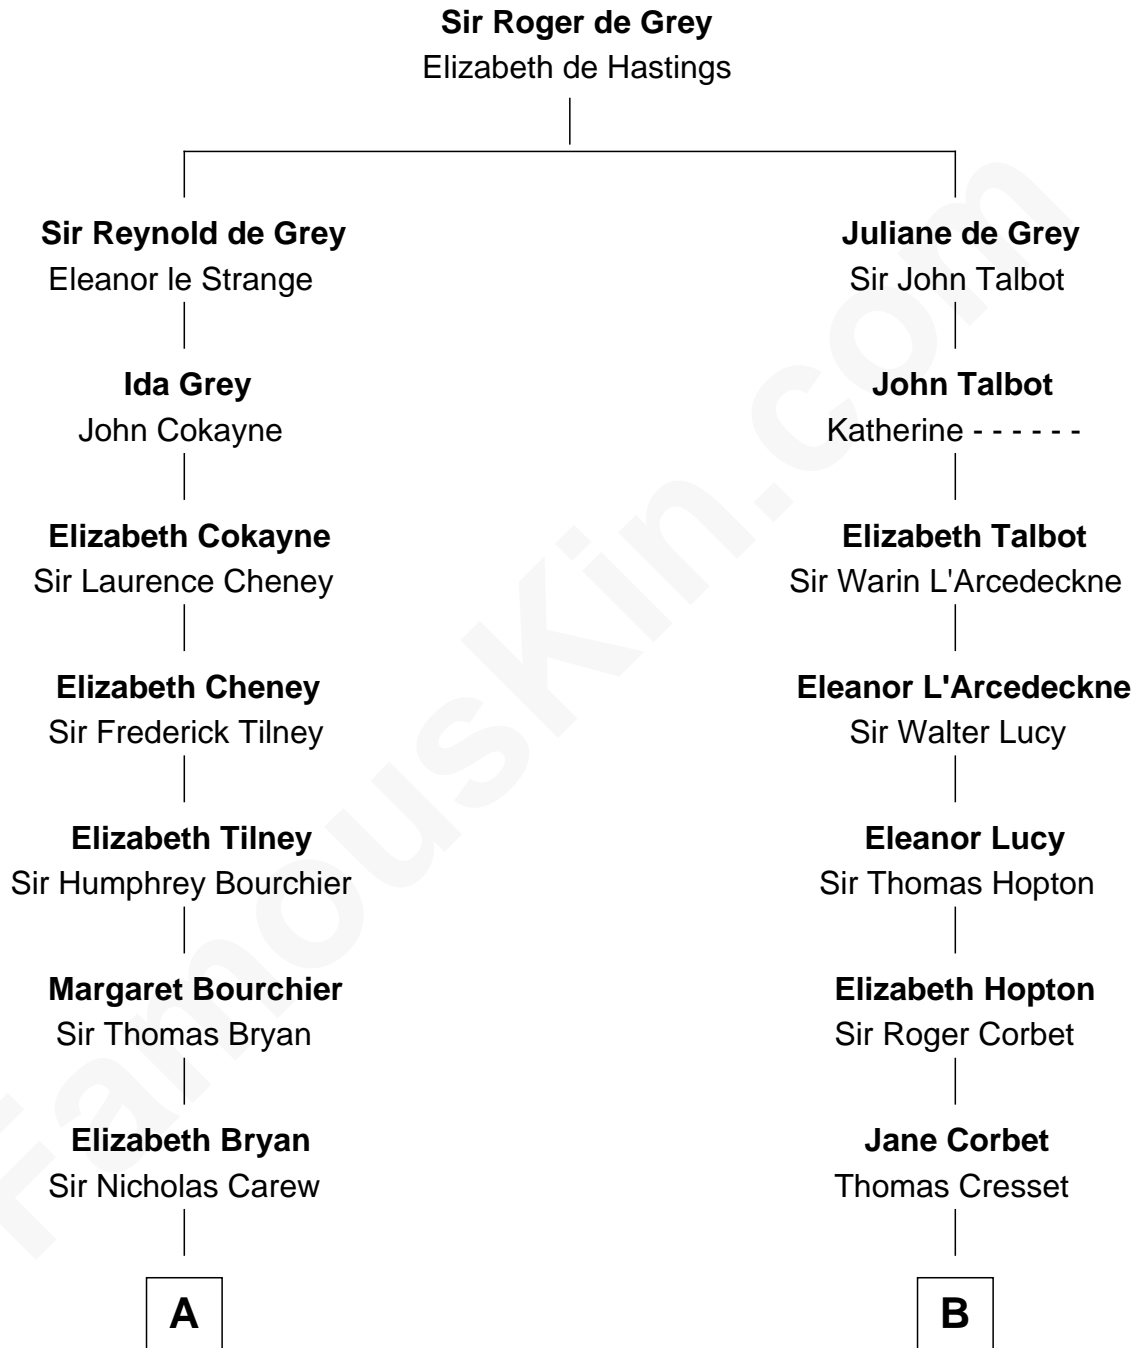

## Relationship Chart of

### Robert Treat Paine

Signer of the Declaration of Independence

11th cousin 3 times removed of

**Richard More**

(c1614 - c1696) Mayflower passenger 1620

**MAYFLOWER**

**A**

**Mary Carew**  
Sir Arthur Darcy

**Sir Edward Darcy**  
Elizabeth Astley

**Isabella Darcy**  
John Launce

**Mary Launce**  
Rev. John Sherman

**Abigail Sherman**  
Rev. Samuel Willard

**Abigail Willard**  
Rev. Samuel Treat

**Eunice Treat**  
Thomas Paine

**Richard More**  
*Mayflower passenger 1620*