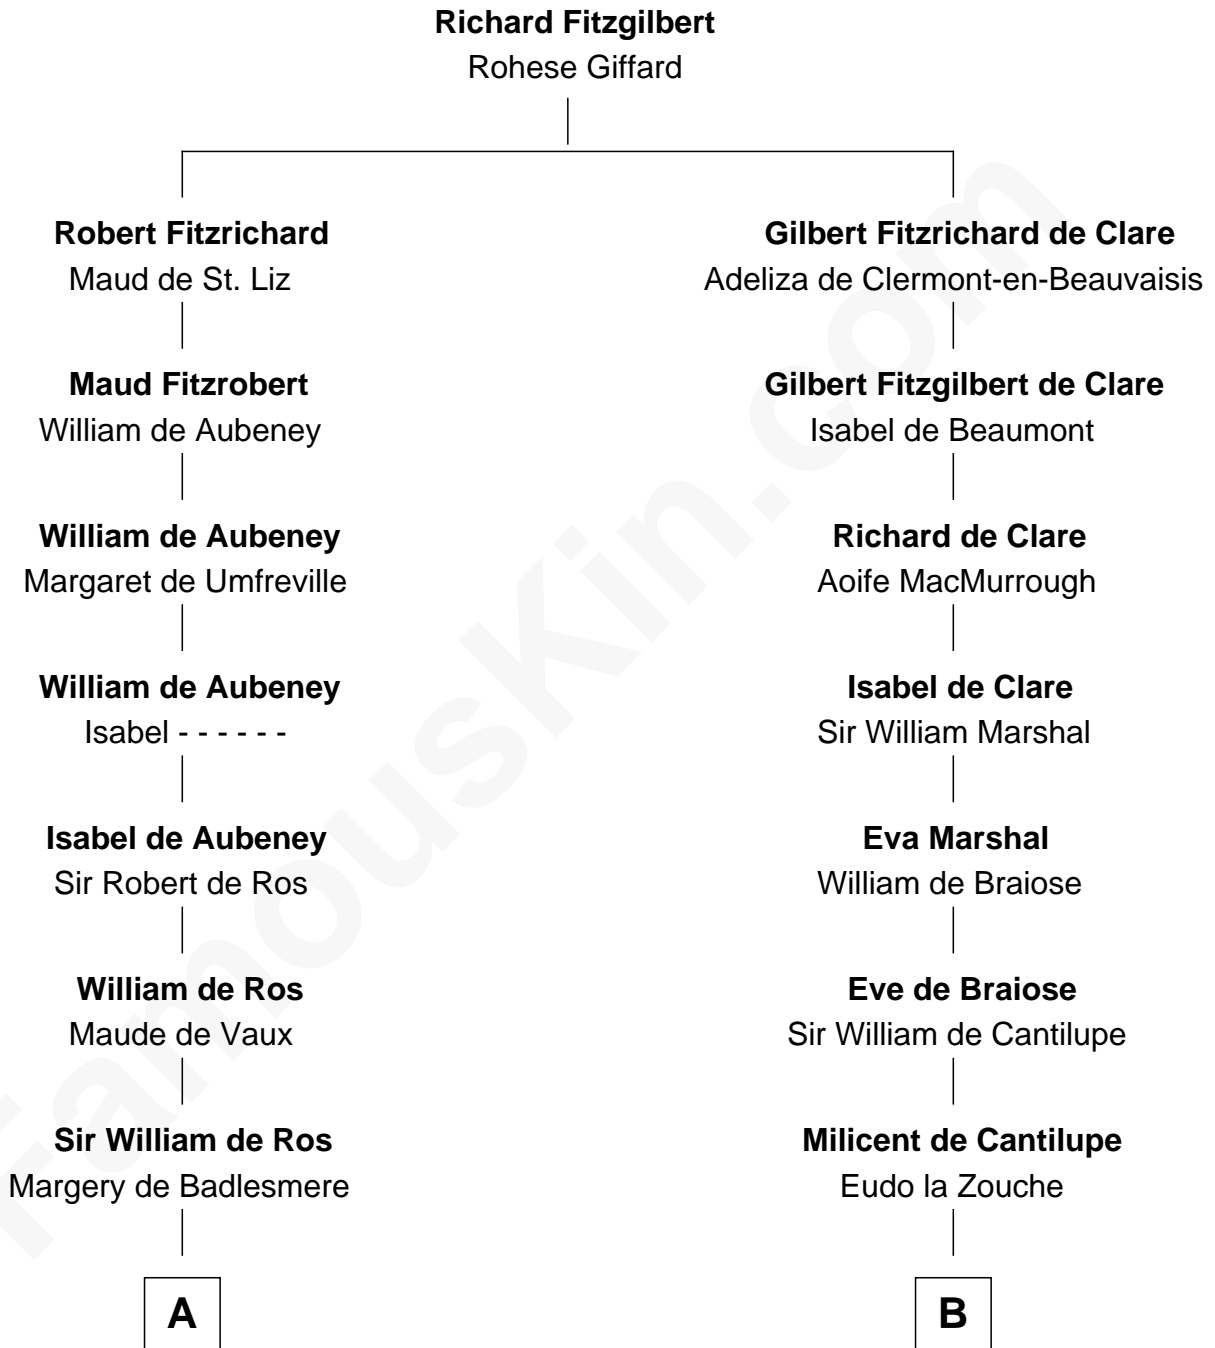

FamousKin.com

Relationship Chart of

Robert Treat Paine

Signer of the Declaration of Independence

17th cousin 3 times removed of

Richard More

(c1614 - c1696) Mayflower passenger 1620

MAYFLOWER

C

—
Abigail Sherman
Rev. Samuel Willard

—
Abigail Willard
Rev. Samuel Treat

—
Eunice Treat
Thomas Paine

—
Robert Treat Paine
Signer of Declaration of Independence

FamousKin.com