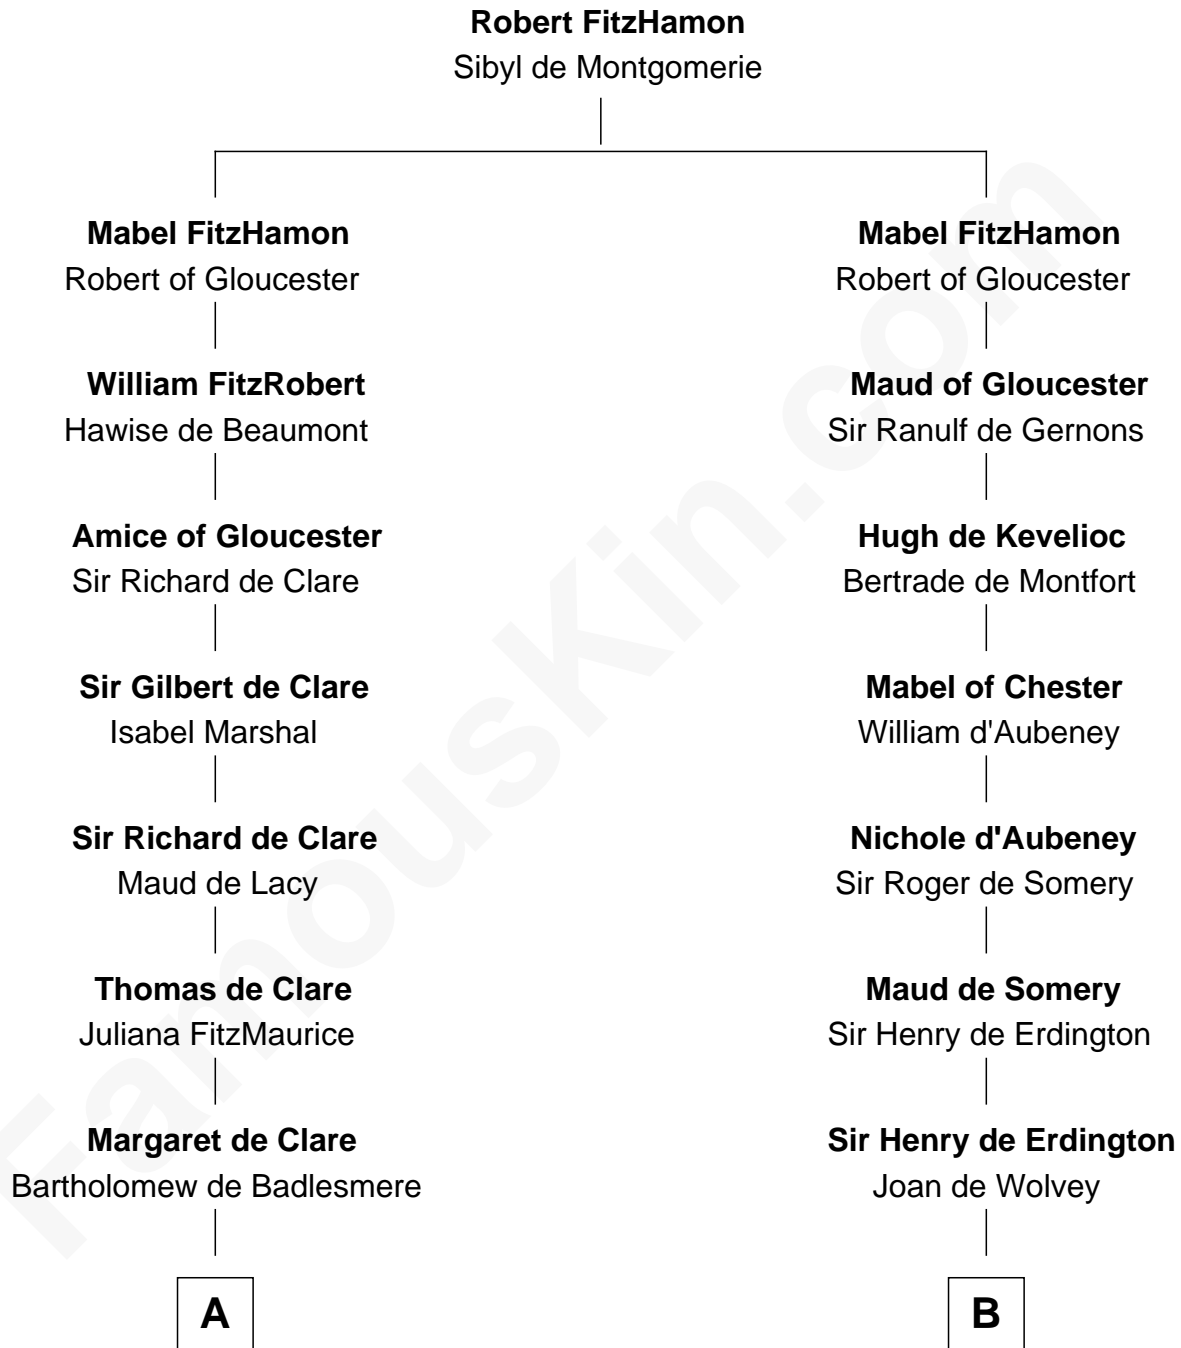

## Relationship Chart of

### Robert Treat Paine

*Signer of the Declaration of Independence*

16th cousin 5 times removed of

**Richard More**

*(c1614 - c1696) Mayflower passenger 1620*

**MAYFLOWER**

**C**

—  
**Mary Launce**  
Rev. John Sherman

—  
**Abigail Sherman**  
Rev. Samuel Willard

—  
**Abigail Willard**  
Rev. Samuel Treat

—  
**Eunice Treat**  
Thomas Paine

—  
**Robert Treat Paine**  
*Signer of Declaration of Independence*

FamousKin.com