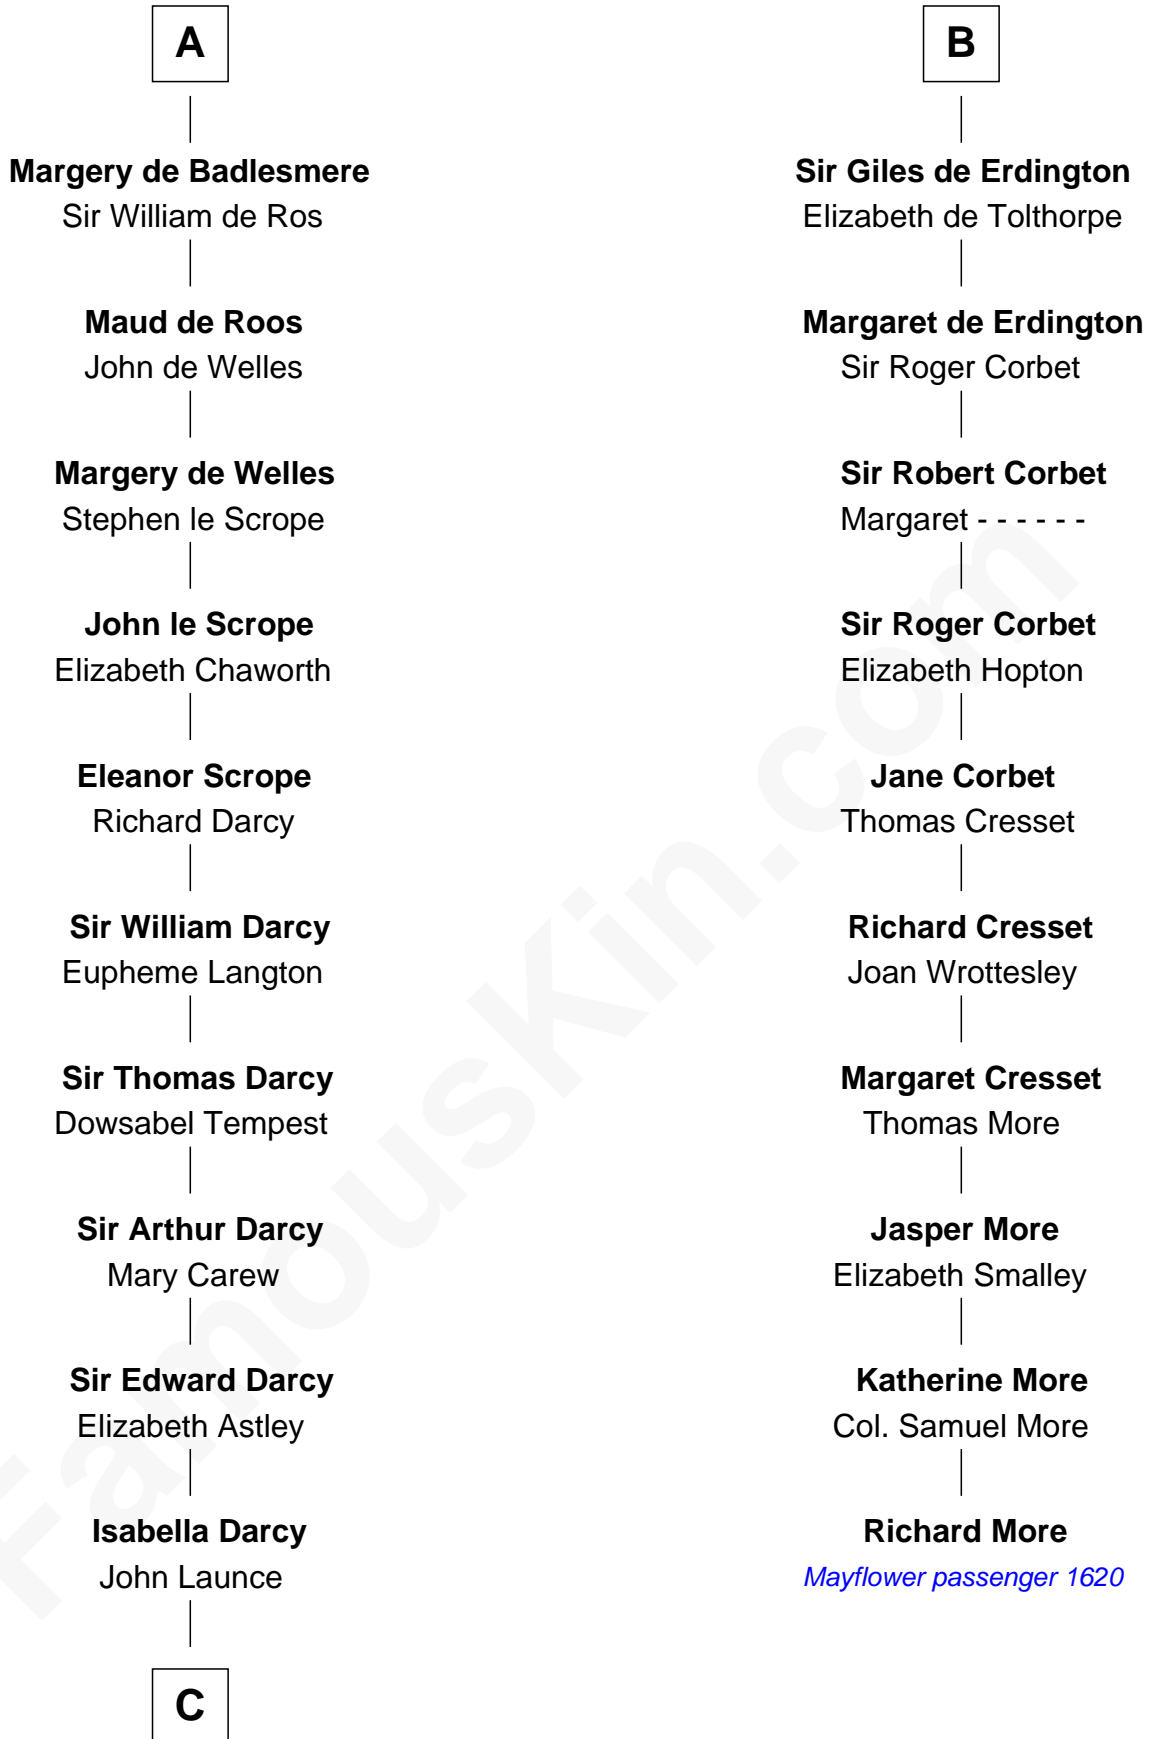

## Relationship Chart of

### Robert Treat Paine

*Signer of the Declaration of Independence*

16th cousin 5 times removed of

**Richard More**

*(c1614 - c1696) Mayflower passenger 1620*

**MAYFLOWER**

**C**

—  
**Mary Launce**  
Rev. John Sherman

—  
**Abigail Sherman**  
Rev. Samuel Willard

—  
**Abigail Willard**  
Rev. Samuel Treat

—  
**Eunice Treat**  
Thomas Paine

—  
**Robert Treat Paine**  
*Signer of Declaration of Independence*

FamousKin.com