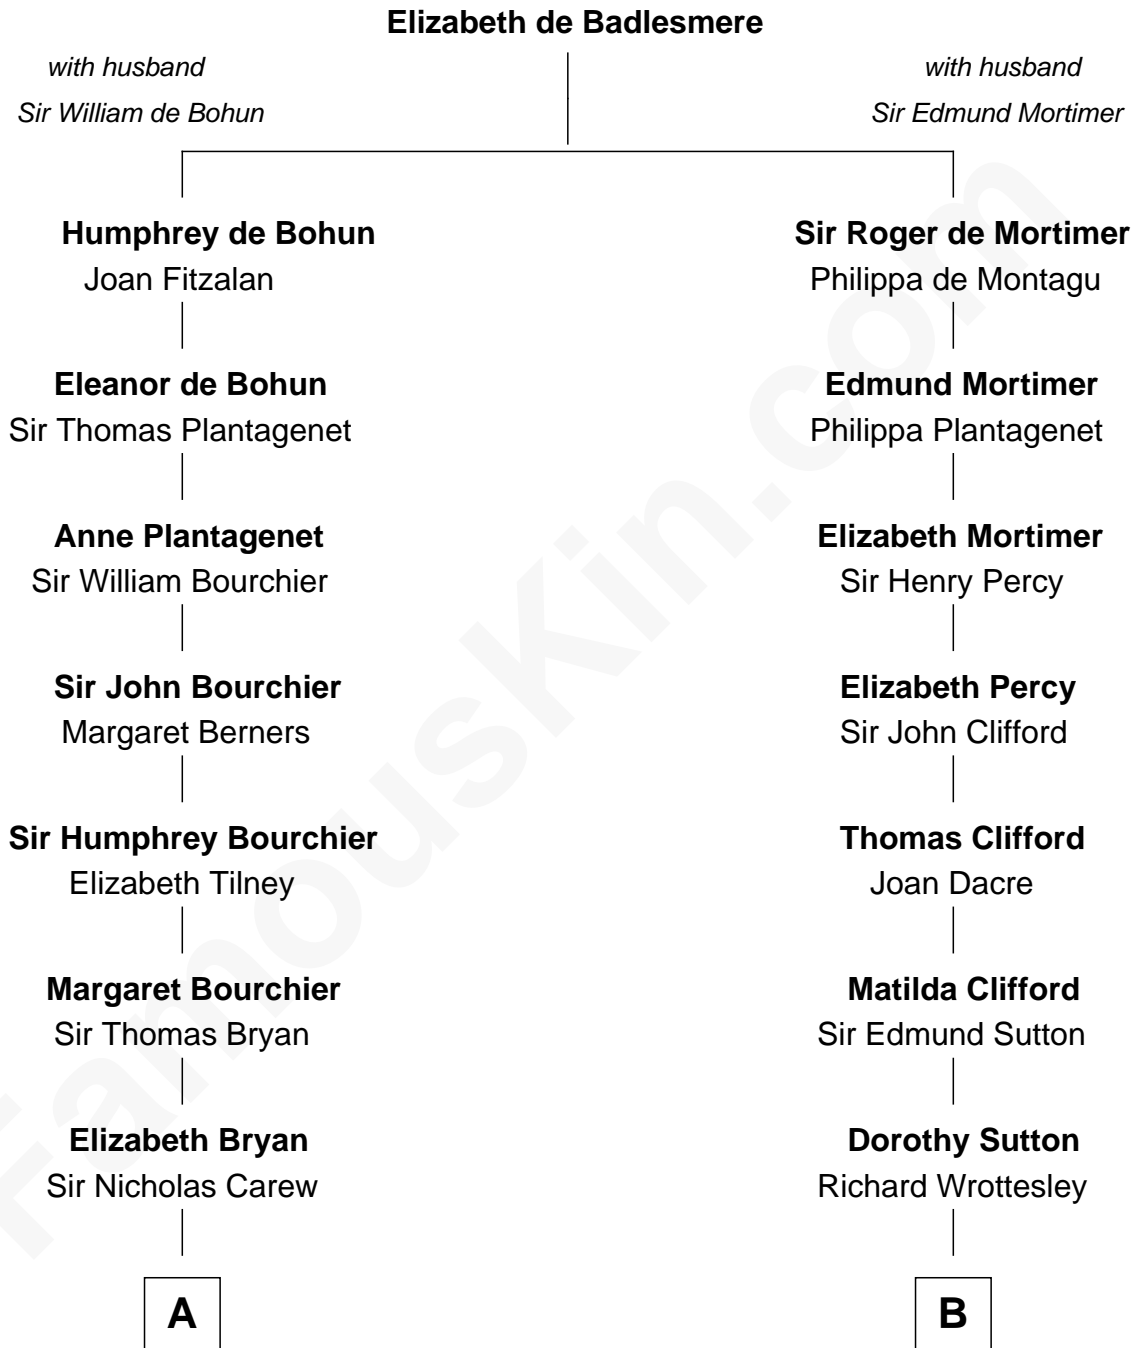

FamousKin.com

Relationship Chart of

Robert Treat Paine

Signer of the Declaration of Independence

11th cousin 3 times removed of

Richard More

(c1614 - c1696) Mayflower passenger 1620

MAYFLOWER

A

Mary Carew
Sir Arthur Darcy

Sir Edward Darcy
Elizabeth Astley

Isabella Darcy
John Launce

Mary Launce
Rev. John Sherman

Abigail Sherman
Rev. Samuel Willard

Abigail Willard
Rev. Samuel Treat

Eunice Treat
Thomas Paine

Robert Treat Paine
Signer of Declaration of Independence

B

Joan Wrottesley
Richard Cresset

Margaret Cresset
Thomas More

Jasper More
Elizabeth Smalley

Katherine More
Col. Samuel More

Richard More
Mayflower passenger 1620