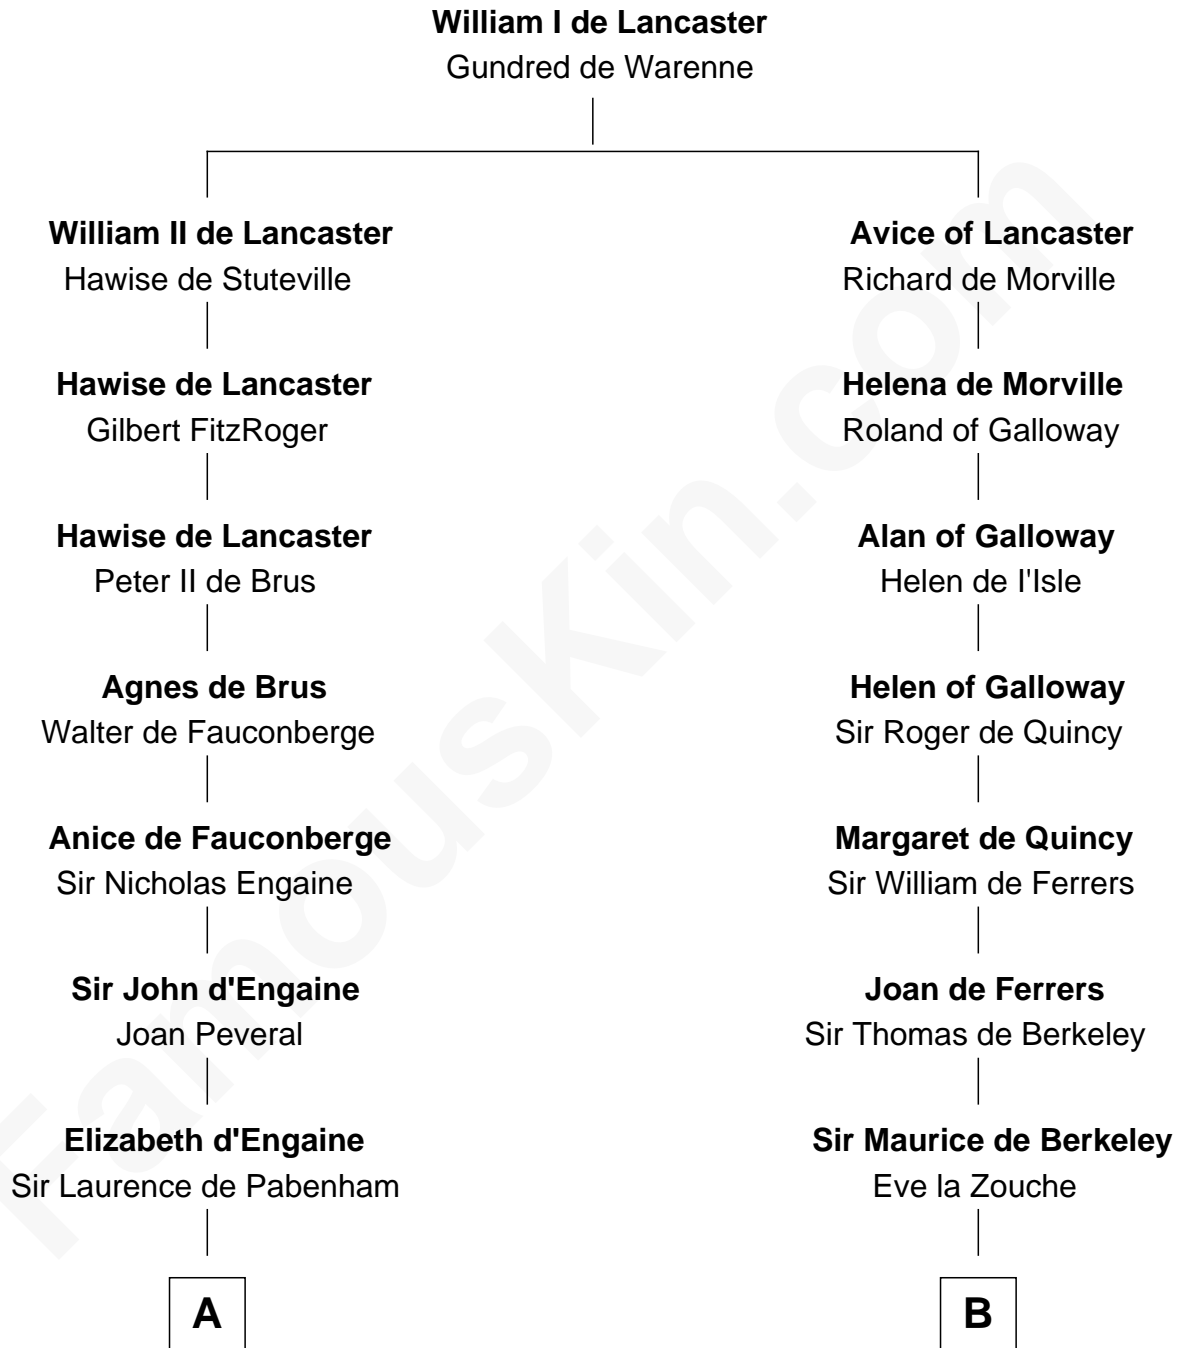

## Relationship Chart of

### Robert Treat Paine

*Signer of the Declaration of Independence*

16th cousin 4 times removed of

**Richard More**

*(c1614 - c1696) Mayflower passenger 1620*

**MAYFLOWER**

**C**

—  
**Abigail Sherman**  
Rev. Samuel Willard

—  
**Abigail Willard**  
Rev. Samuel Treat

—  
**Eunice Treat**  
Thomas Paine

—  
**Robert Treat Paine**  
*Signer of Declaration of Independence*

FamousKin.com