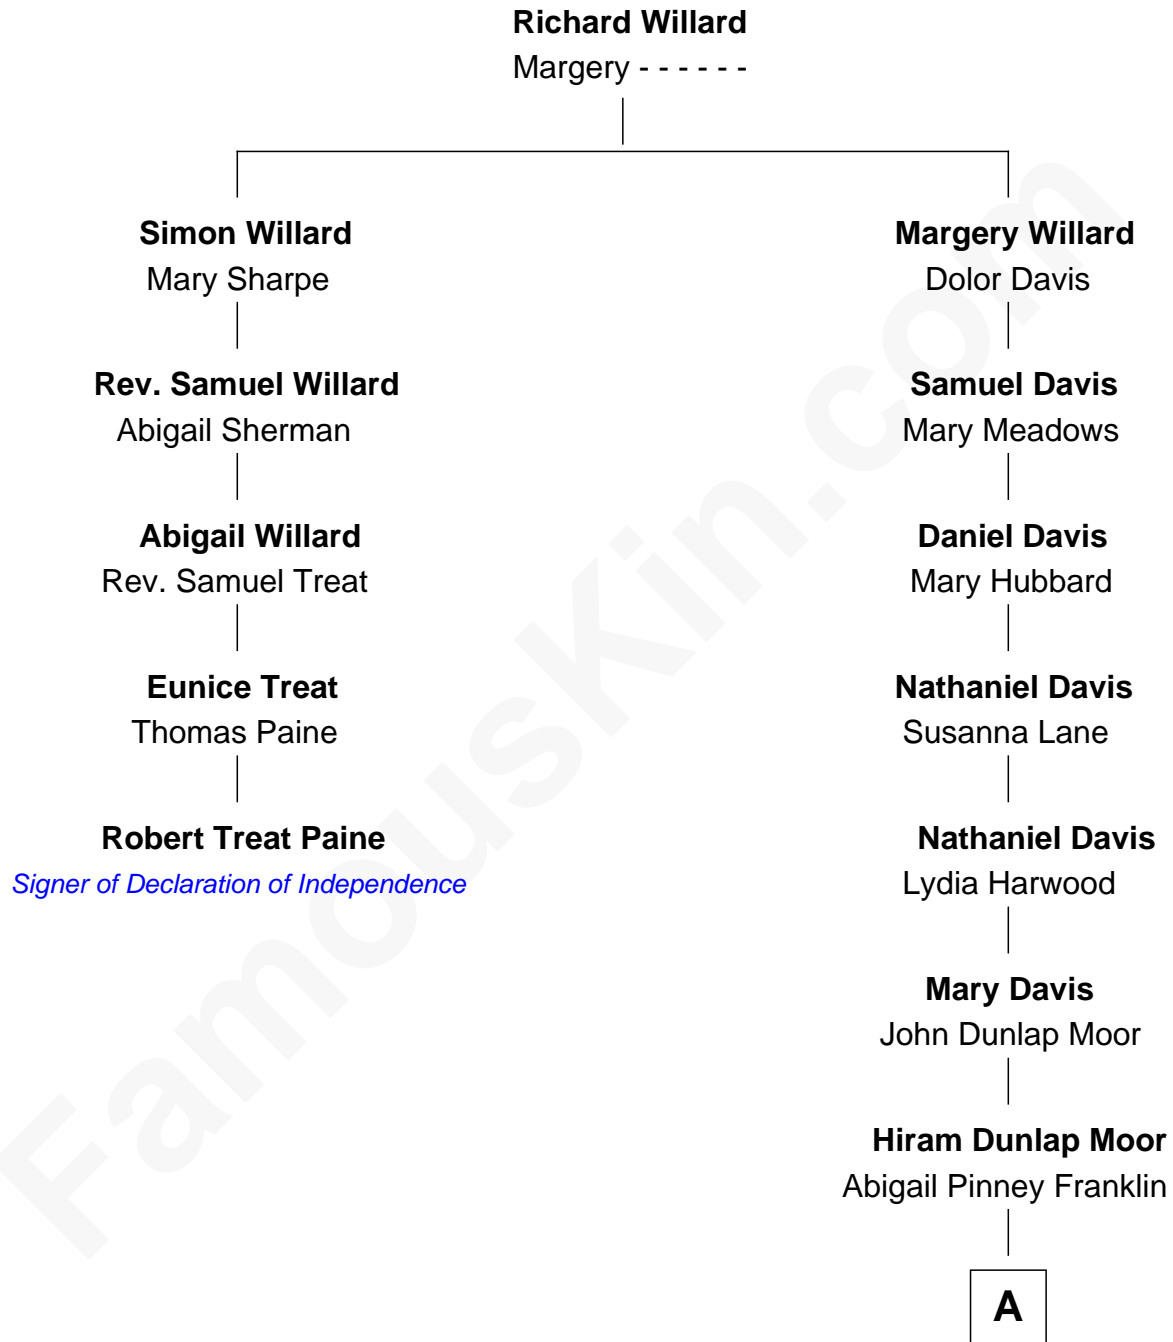

# FamousKin.com

## Relationship Chart of

### Robert Treat Paine

*Signer of the Declaration of Independence*

4th cousin 4 times removed of

**Calvin Coolidge**  
*30th U.S. President*

**A**

**Victoria Josephine Moor**  
Col. John Calvin Coolidge

**Calvin Coolidge**  
*30th U.S. President*