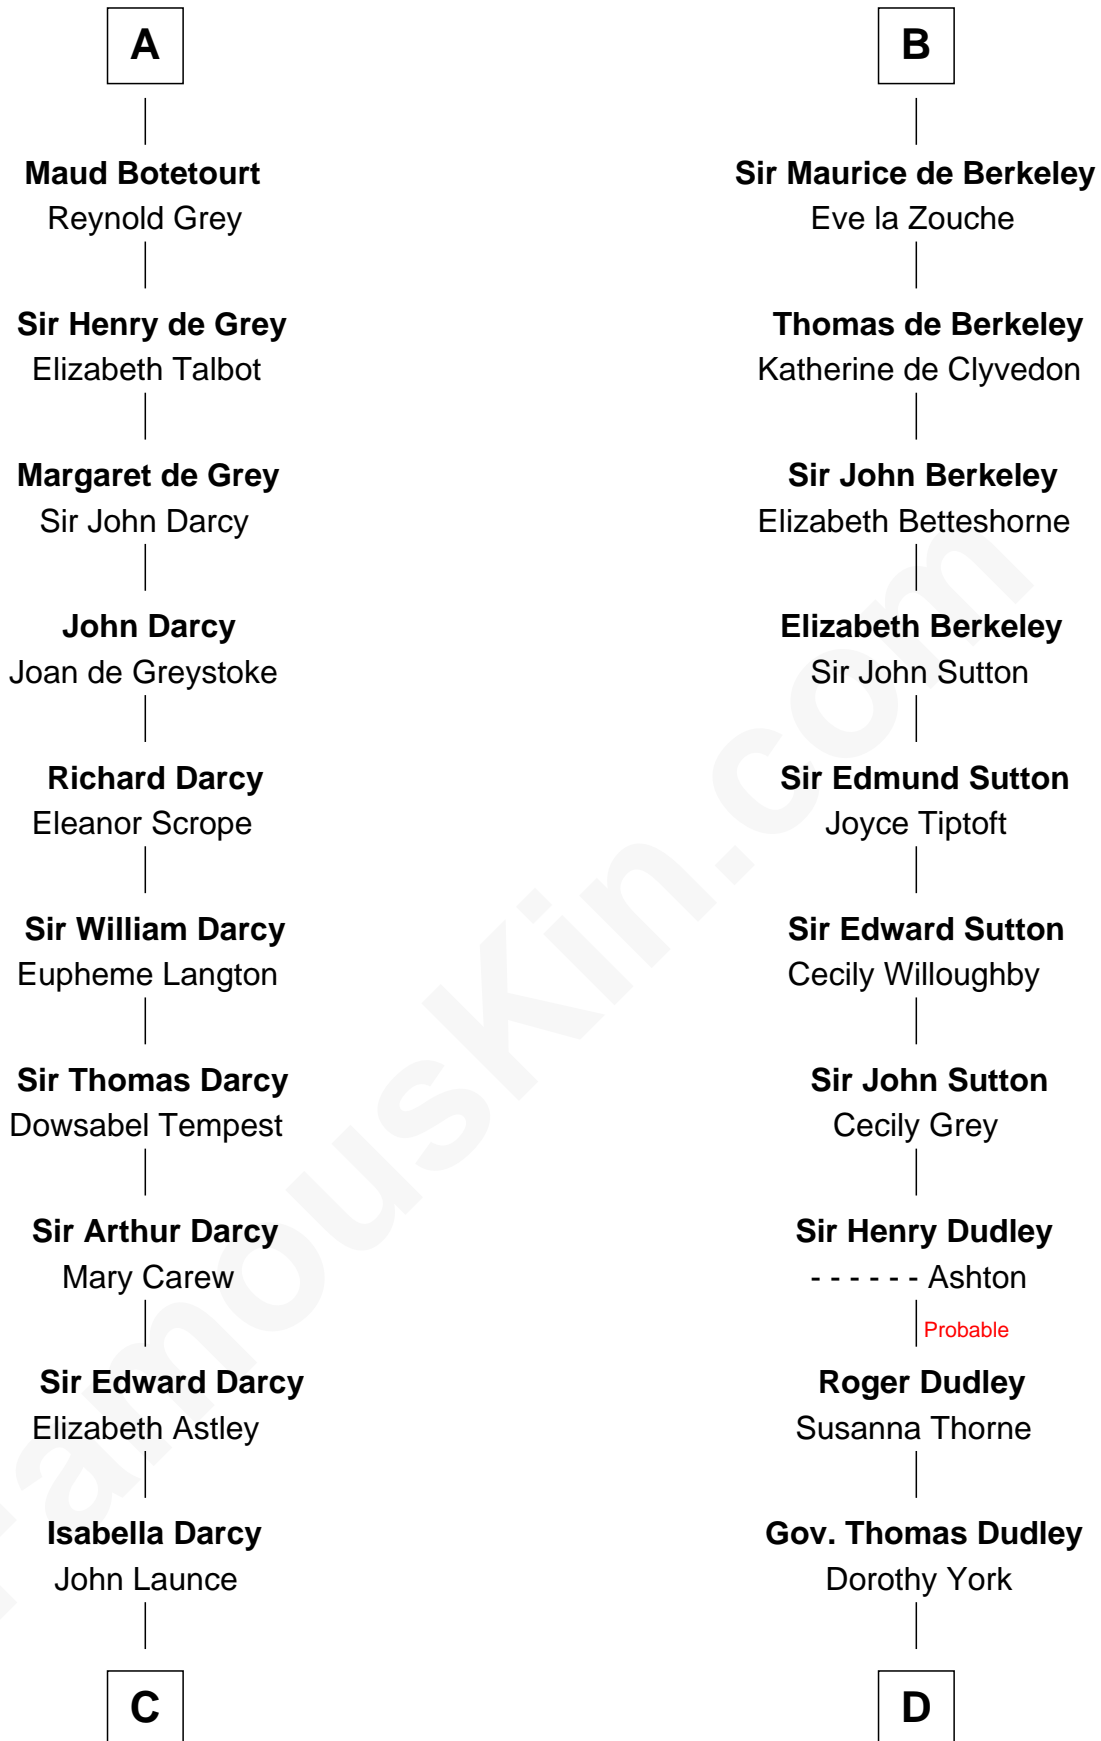

FamousKin.com

Relationship Chart of

Robert Treat Paine

Signer of the Declaration of Independence

21st cousin of

Bathsheba (Ruggles) Spooner

First woman executed for murder in U.S. by non-British government

C

Mary Launce
Rev. John Sherman

Abigail Sherman
Rev. Samuel Willard

Abigail Willard
Rev. Samuel Treat

Eunice Treat
Thomas Paine

Robert Treat Paine
Signer of Declaration of Independence

D

Mercy Dudley
Rev. John Woodbridge

Martha Woodbridge
Samuel Ruggles

Rev. Timothy Ruggles
Mary White

Timothy Dwight Ruggles
Bathsheba Bourne

Bathsheba (Ruggles) Spooner
First Woman Executed in U.S.

FamousKin.com