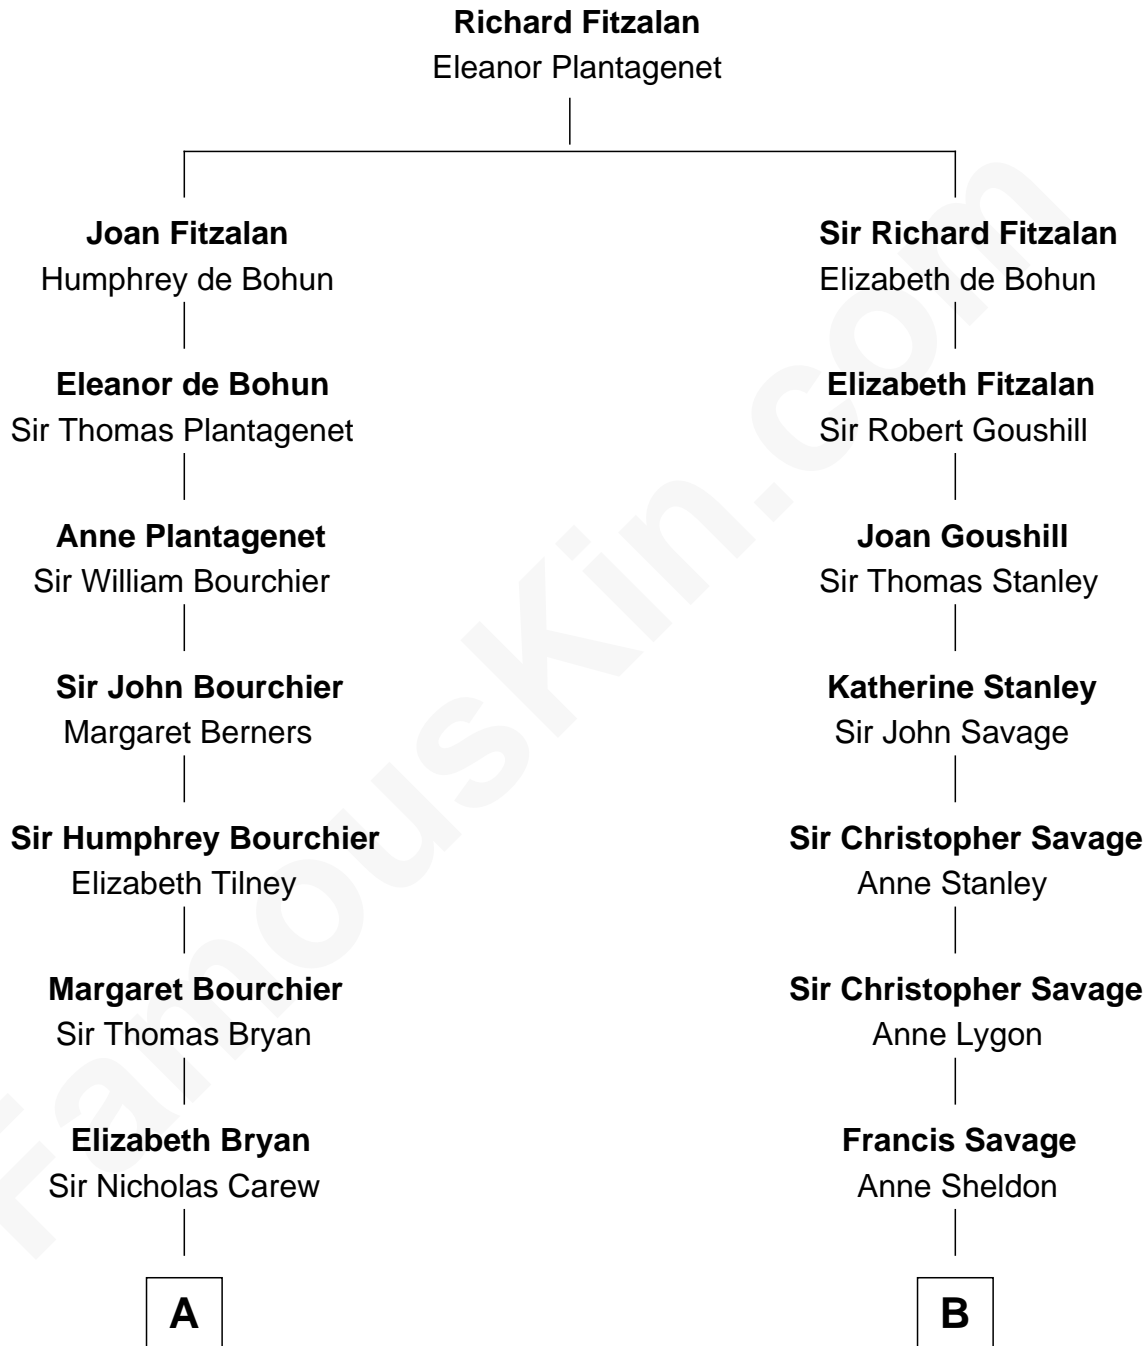

# FamousKin.com

## Relationship Chart of

### Robert Treat Paine

*Signer of the Declaration of Independence*

14th cousin 4 times removed of

**Adlai Stevenson II**  
*31st Governor of Illinois*

**C**

—  
**Lewis Green Stevenson**

Helen Louise Davis

—  
**Adlai Stevenson II**